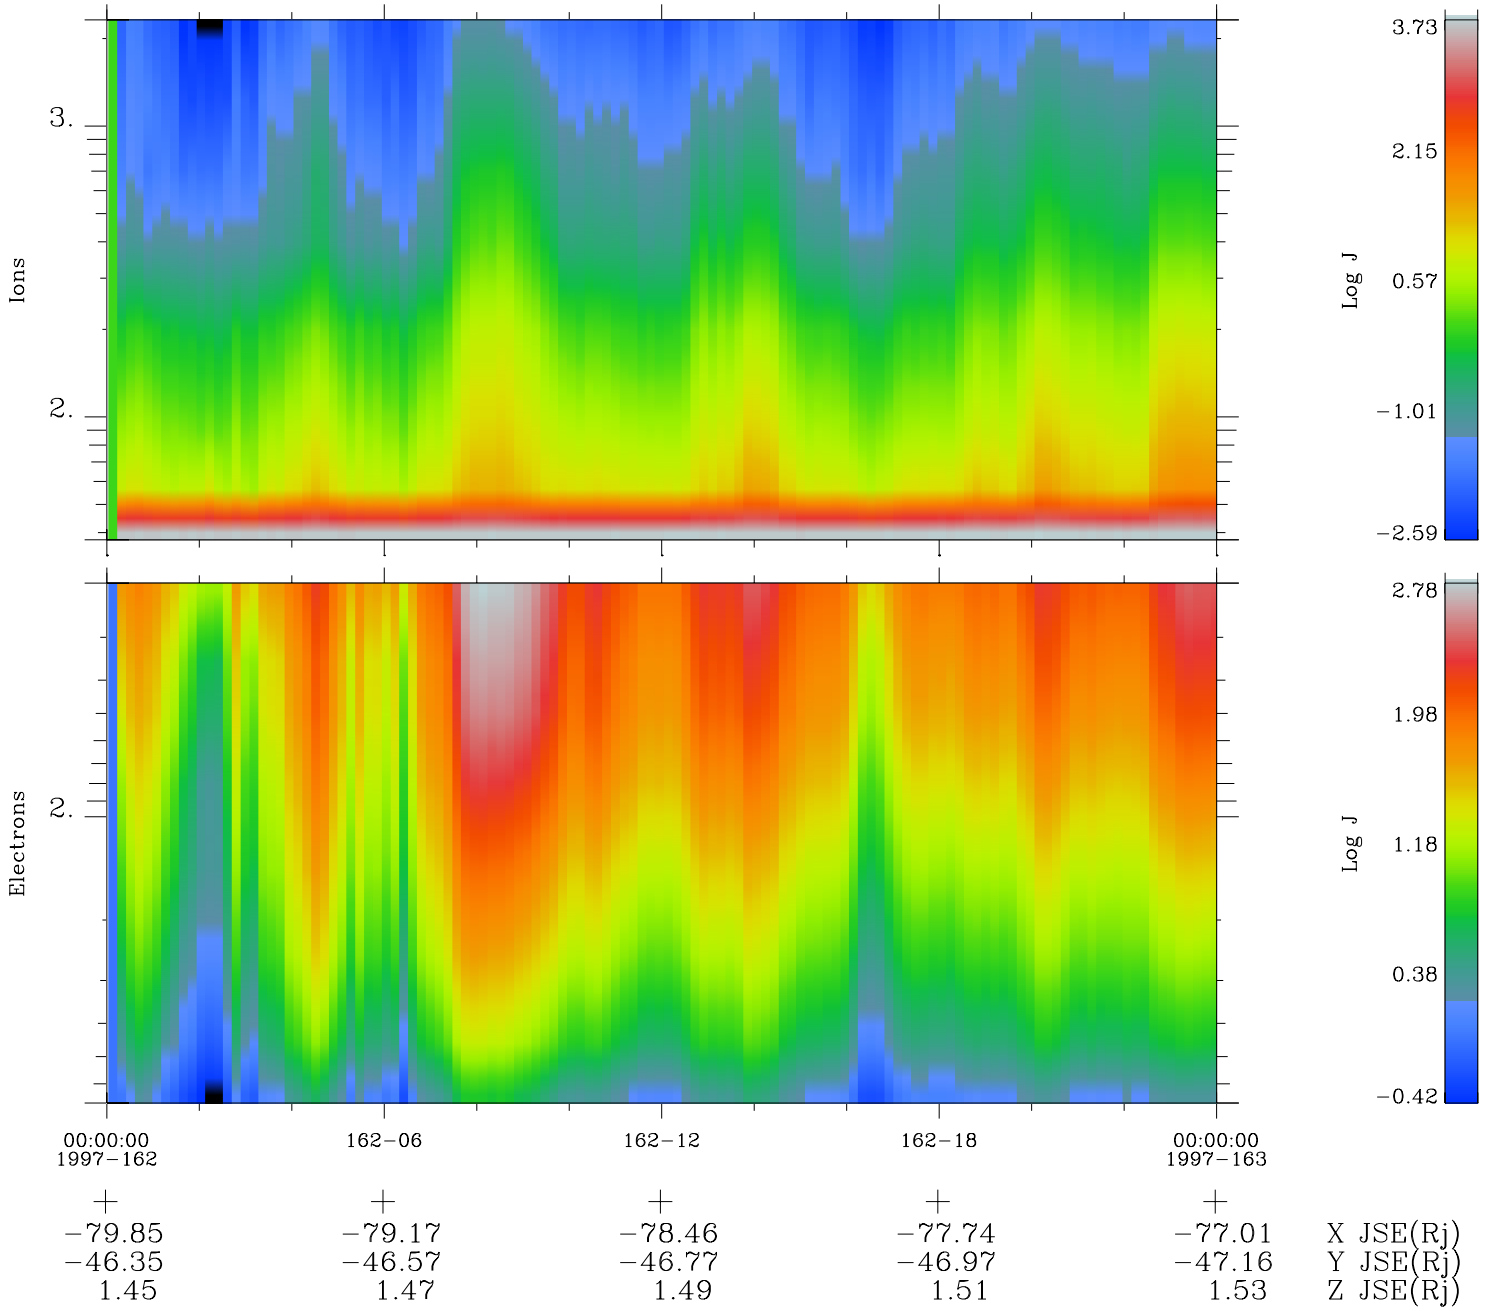

Galileo EPD Real Time Omni Spectrum 97162

Software Version: RTSPEC_OMNI V 1.20
 Data Production: 06-03-00
 Plot Production: Sat Sep 15 10:38:27 2001
 Color File: wondr3
 Geofactor File: 1.1

◇ = Jupiter look direction
 □ = Corotation look direction