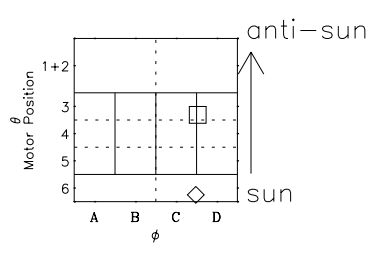

Galileo EPD Real Time Omni Spectrum 97162

Software Version: RTSPEC_OMNI V 1.20
 Data Production: 06-03-00
 Plot Production: Sat Sep 15 10:38:27 2001
 Color File: wondr3
 Geofactor File: 1.1

◇ = Jupiter look direction
 □ = Corotation look direction