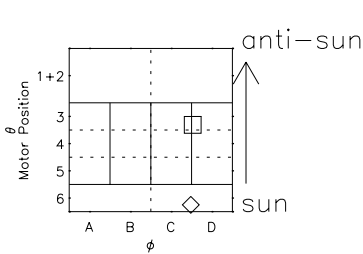

Galileo EPD Real Time R6 Electrons Spectra 97162

Software Version: RTSPEC_R6 V 1.20
 Data Production: 06-03-00
 Plot Production: Sat Sep 15 10:38:21 2001
 Color File: wondr3
 Geofactor File: 1.1

- ◇ = Jupiter look direction
- = Corotation look direction