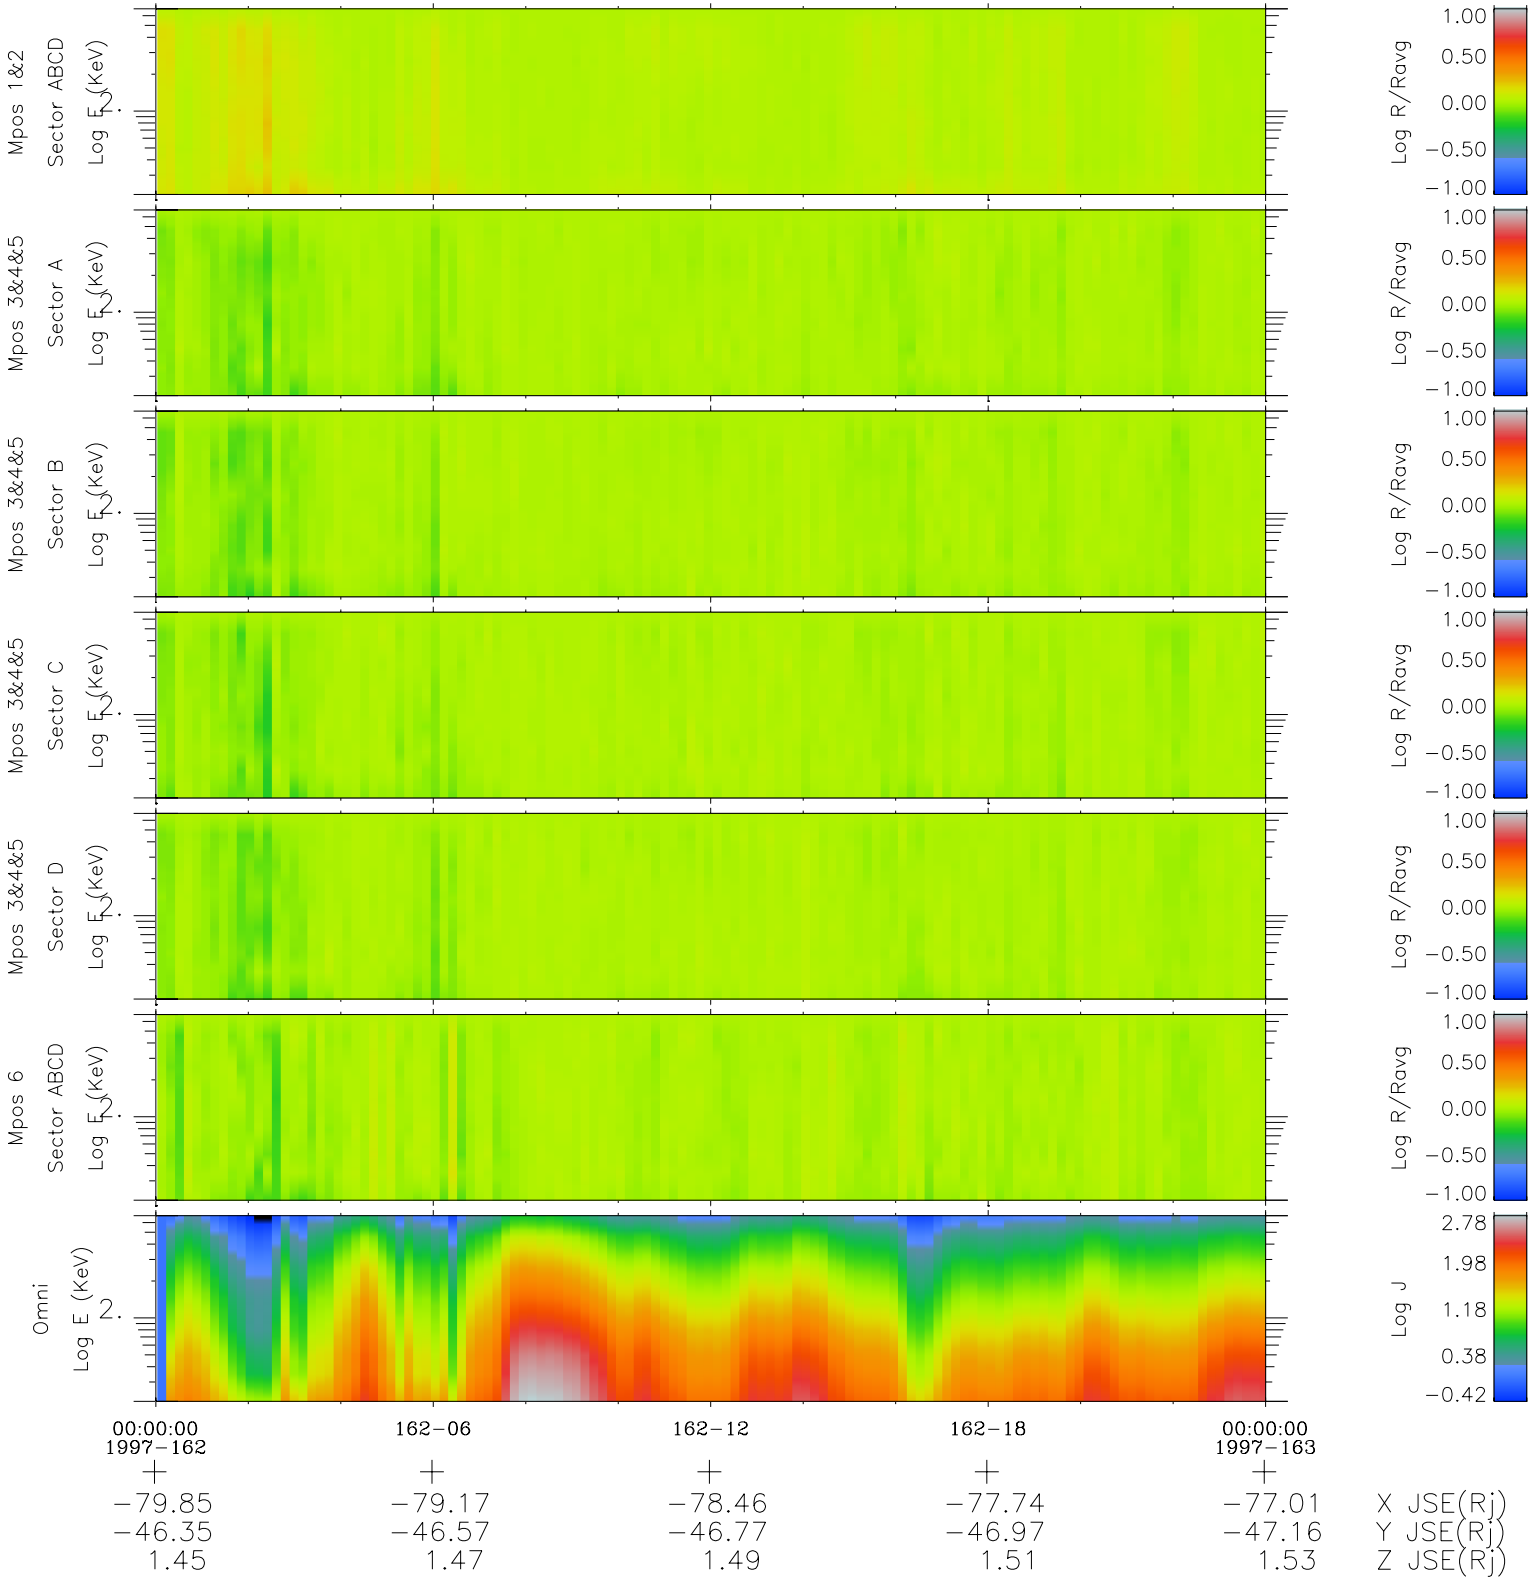

Galileo EPD Real Time R6 Electrons Spectra 97162

Software Version: RTSPEC_R6 V 1.20
 Data Production: 06-03-00
 Plot Production: Sat Sep 15 10:38:21 2001
 Color File: wondr3
 Geofactor File: 1.1

- ◇ = Jupiter look direction
- = Corotation look direction