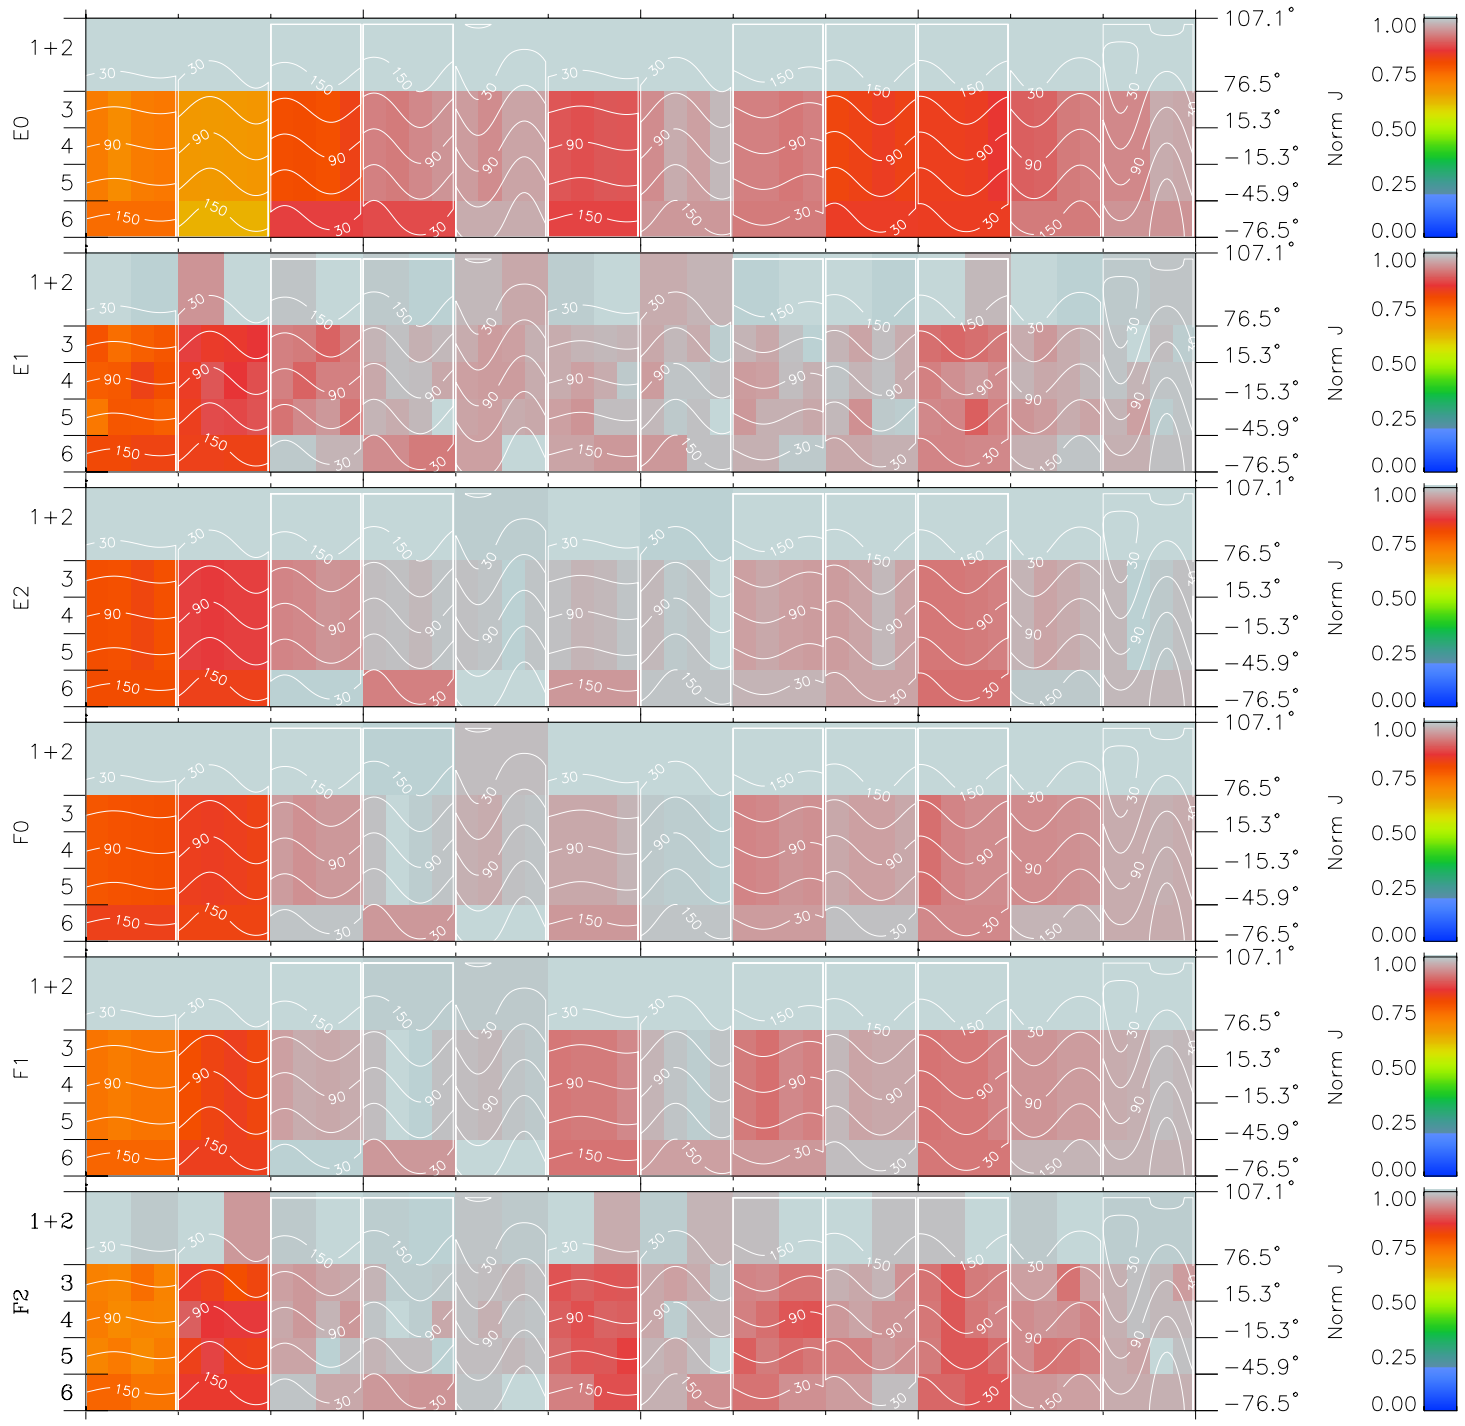

Galileo EPD Real Time All-Sky Anisotropies 97162

Software Version: RTSKY_NORM V 1.20
 Data Production: 06-03-00
 Plot Production: Sat Sep 15 10:39:12 2001
 Color File: wondr3
 Geofactor File: 1.1

00:00:00 1997-162	162-06	162-12	162-18	00:00:00 1997-163	
+	+	+	+	+	
-79.85	-79.17	-78.46	-77.74	-77.01	X JSE(R _j)
-46.35	-46.57	-46.77	-46.97	-47.16	Y JSE(R _j)
1.45	1.47	1.49	1.51	1.53	Z JSE(R _j)

- ◇ = Jupiter look direction
- = Corotation look direction