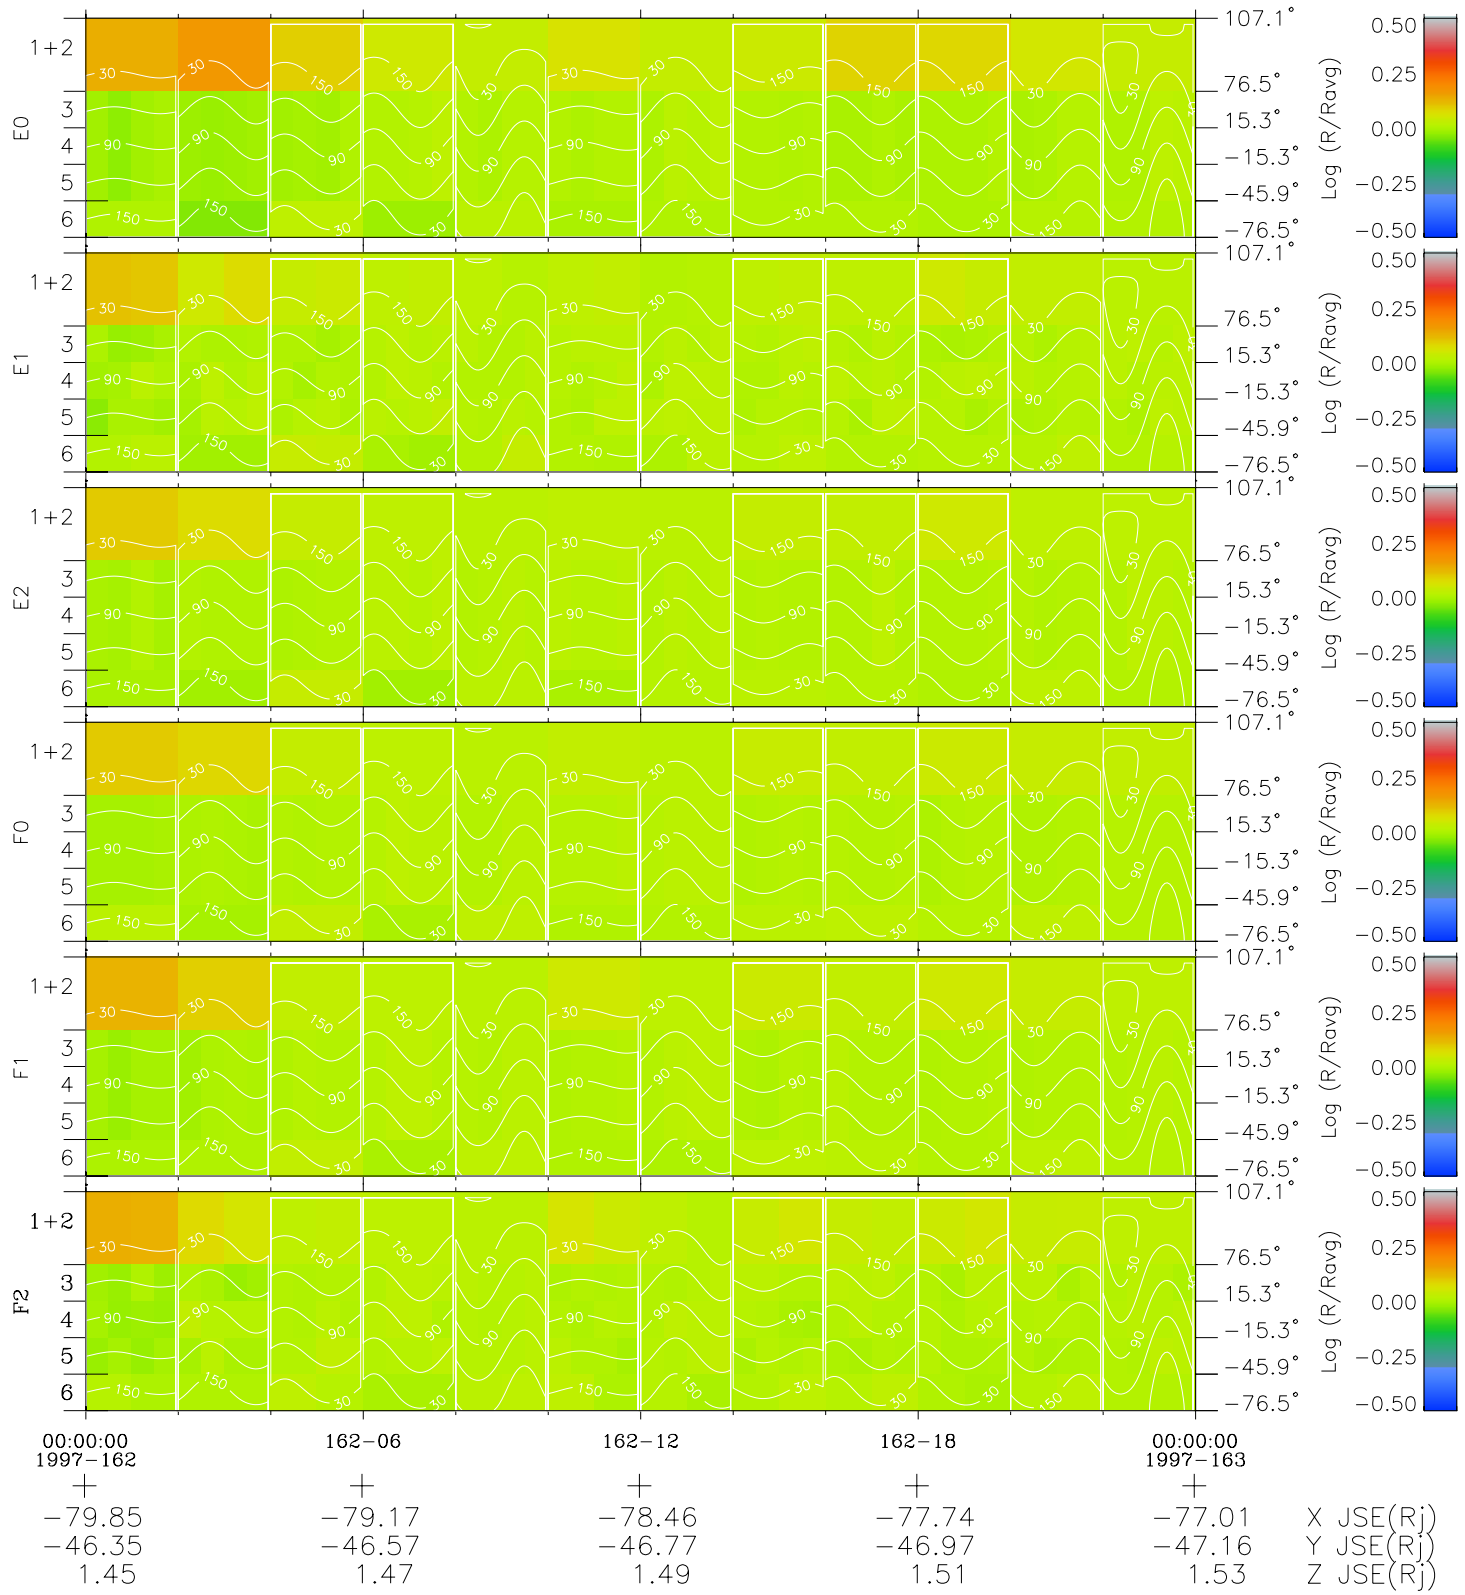

# Galileo EPD Real Time All-Sky Anisotropies 97162

Software Version: RTSKY\_MEAN V 1.20  
 Data Production: 06-03-00  
 Plot Production: Sat Sep 15 10:38:42 2001  
 Color File: wondr3  
 Geofactor File: 1.1

- ◇ = Jupiter look direction
- = Corotation look direction