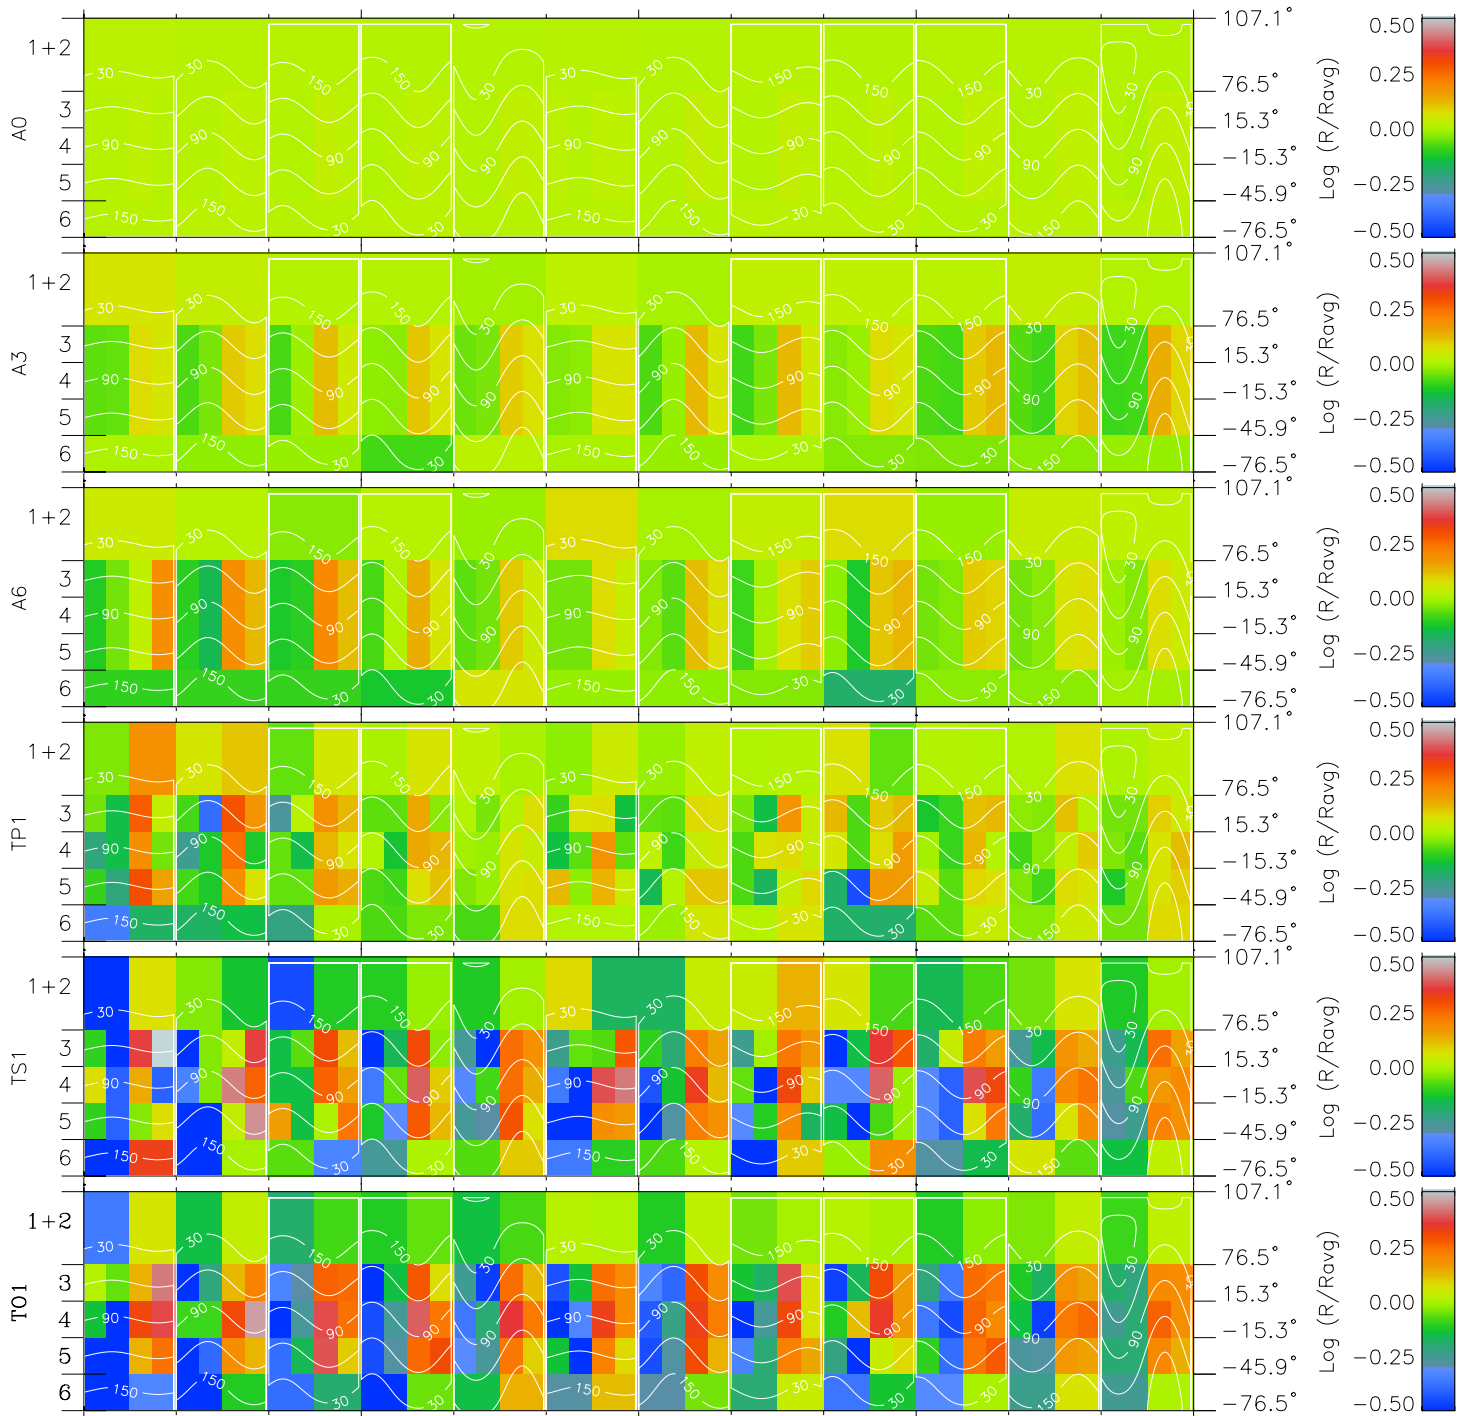

# Galileo EPD Real Time All-Sky Anisotropies 97162

Software Version: RTSKY\_MEAN V 1.20  
 Data Production: 06-03-00  
 Plot Production: Sat Sep 15 10:38:35 2001  
 Color File: wondr3  
 Geofactor File: 1.1

00:00:00 1997-162	162-06	162-12	162-18	00:00:00 1997-163	X JSE(R <sub>j</sub> )
+	+	+	+	+	Y JSE(R <sub>j</sub> )
-79.85	-79.17	-78.46	-77.74	-77.01	Z JSE(R <sub>j</sub> )
-46.35	-46.57	-46.77	-46.97	-47.16	
1.45	1.47	1.49	1.51	1.53	

- ◇ = Jupiter look direction
- = Corotation look direction