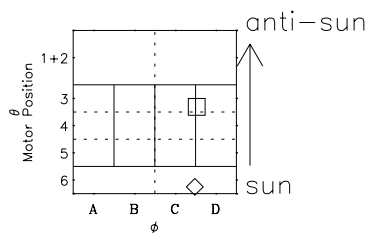

Galileo EPD Real-Time Omni 97162

Software Version: RTLINE_OMNI V 1.20
Data Production: 06-03-00
Plot Production: Sat Sep 15 10:40:32 2001

◇ = Jupiter look direction
□ = Corotation look direction