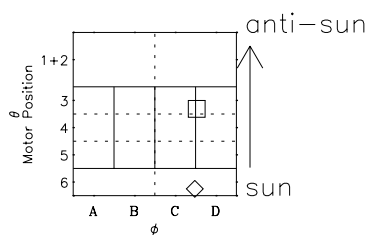

Galileo EPD Real-Time Omni 97162

Software Version: RTLINE_OMNI V 1.20
Data Production: 06-03-00
Plot Production: Sat Sep 15 10:40:31 2001

◇ = Jupiter look direction
□ = Corotation look direction