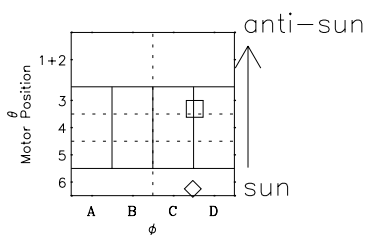

Galileo EPD Real-Time Omni 97162

Software Version: RTLINE_OMNI V 1.20
Data Production: 06-03-00
Plot Production: Sat Sep 15 10:40:31 2001

- ◇ = Jupiter look direction
- = Corotation look direction