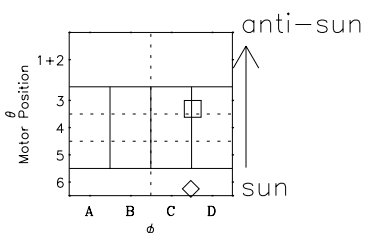

Galileo EPD Real-Time Six-Sector 97162

Software Version: RTLINE_R6 V 1.20
Data Production: 06-03-00
Plot Production: Sat Sep 15 10:40:40 2001

◇ = Jupiter look direction
□ = Corotation look direction