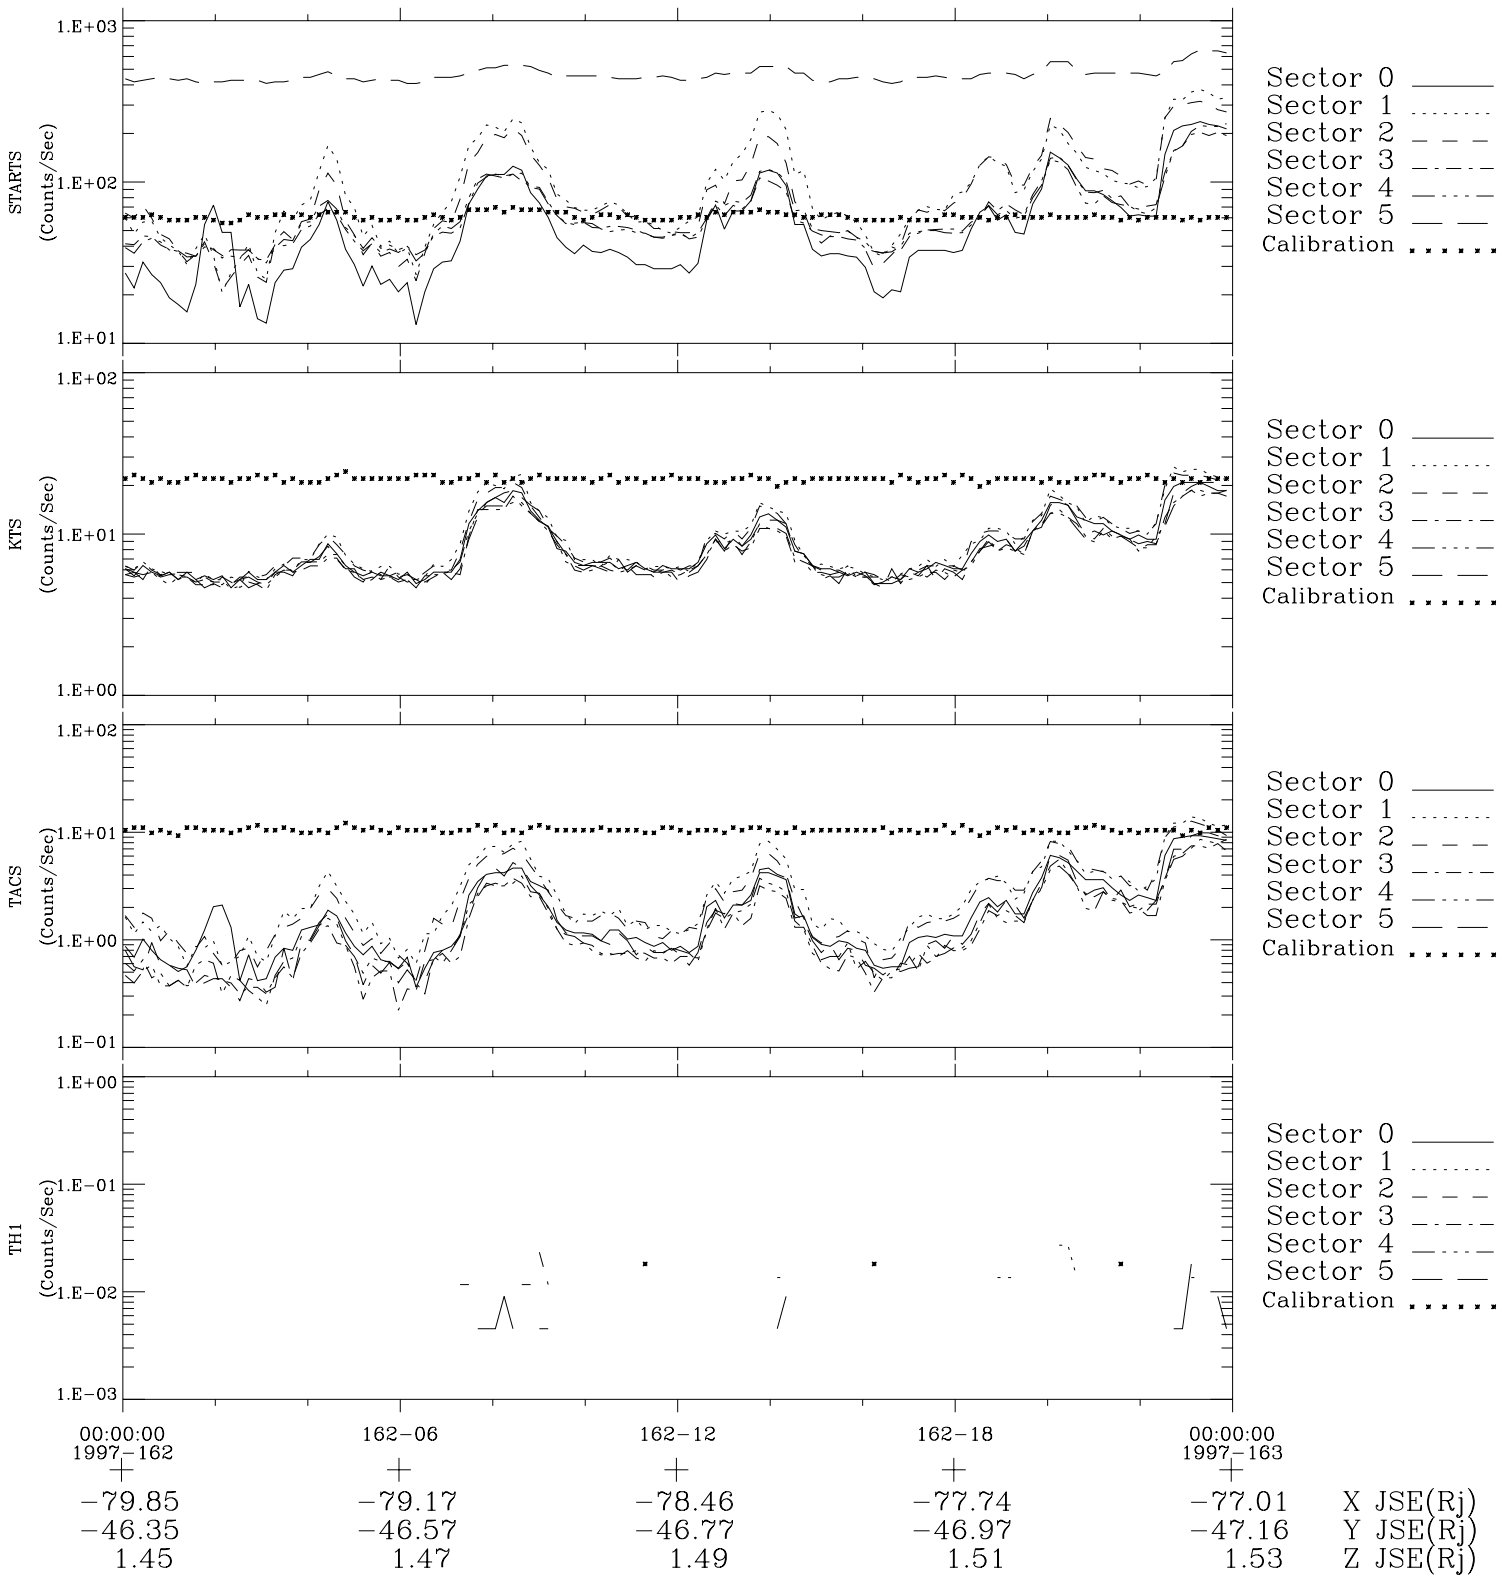

Galileo EPD Real-Time Six-Sector 97162

Software Version: RTLINE_R6 V 1.20
Data Production: 06-03-00
Plot Production: Sat Sep 15 10:40:40 2001

◇ = Jupiter look direction
□ = Corotation look direction