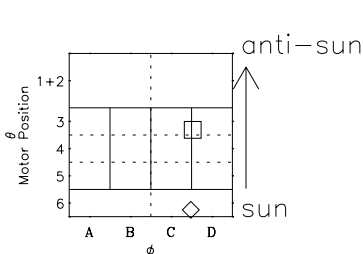

Galileo EPD Real-Time Six-Sector 97162

Software Version: RTLINE_R6 V 1.20
Data Production: 06-03-00
Plot Production: Sat Sep 15 10:40:39 2001

◇ = Jupiter look direction
□ = Corotation look direction