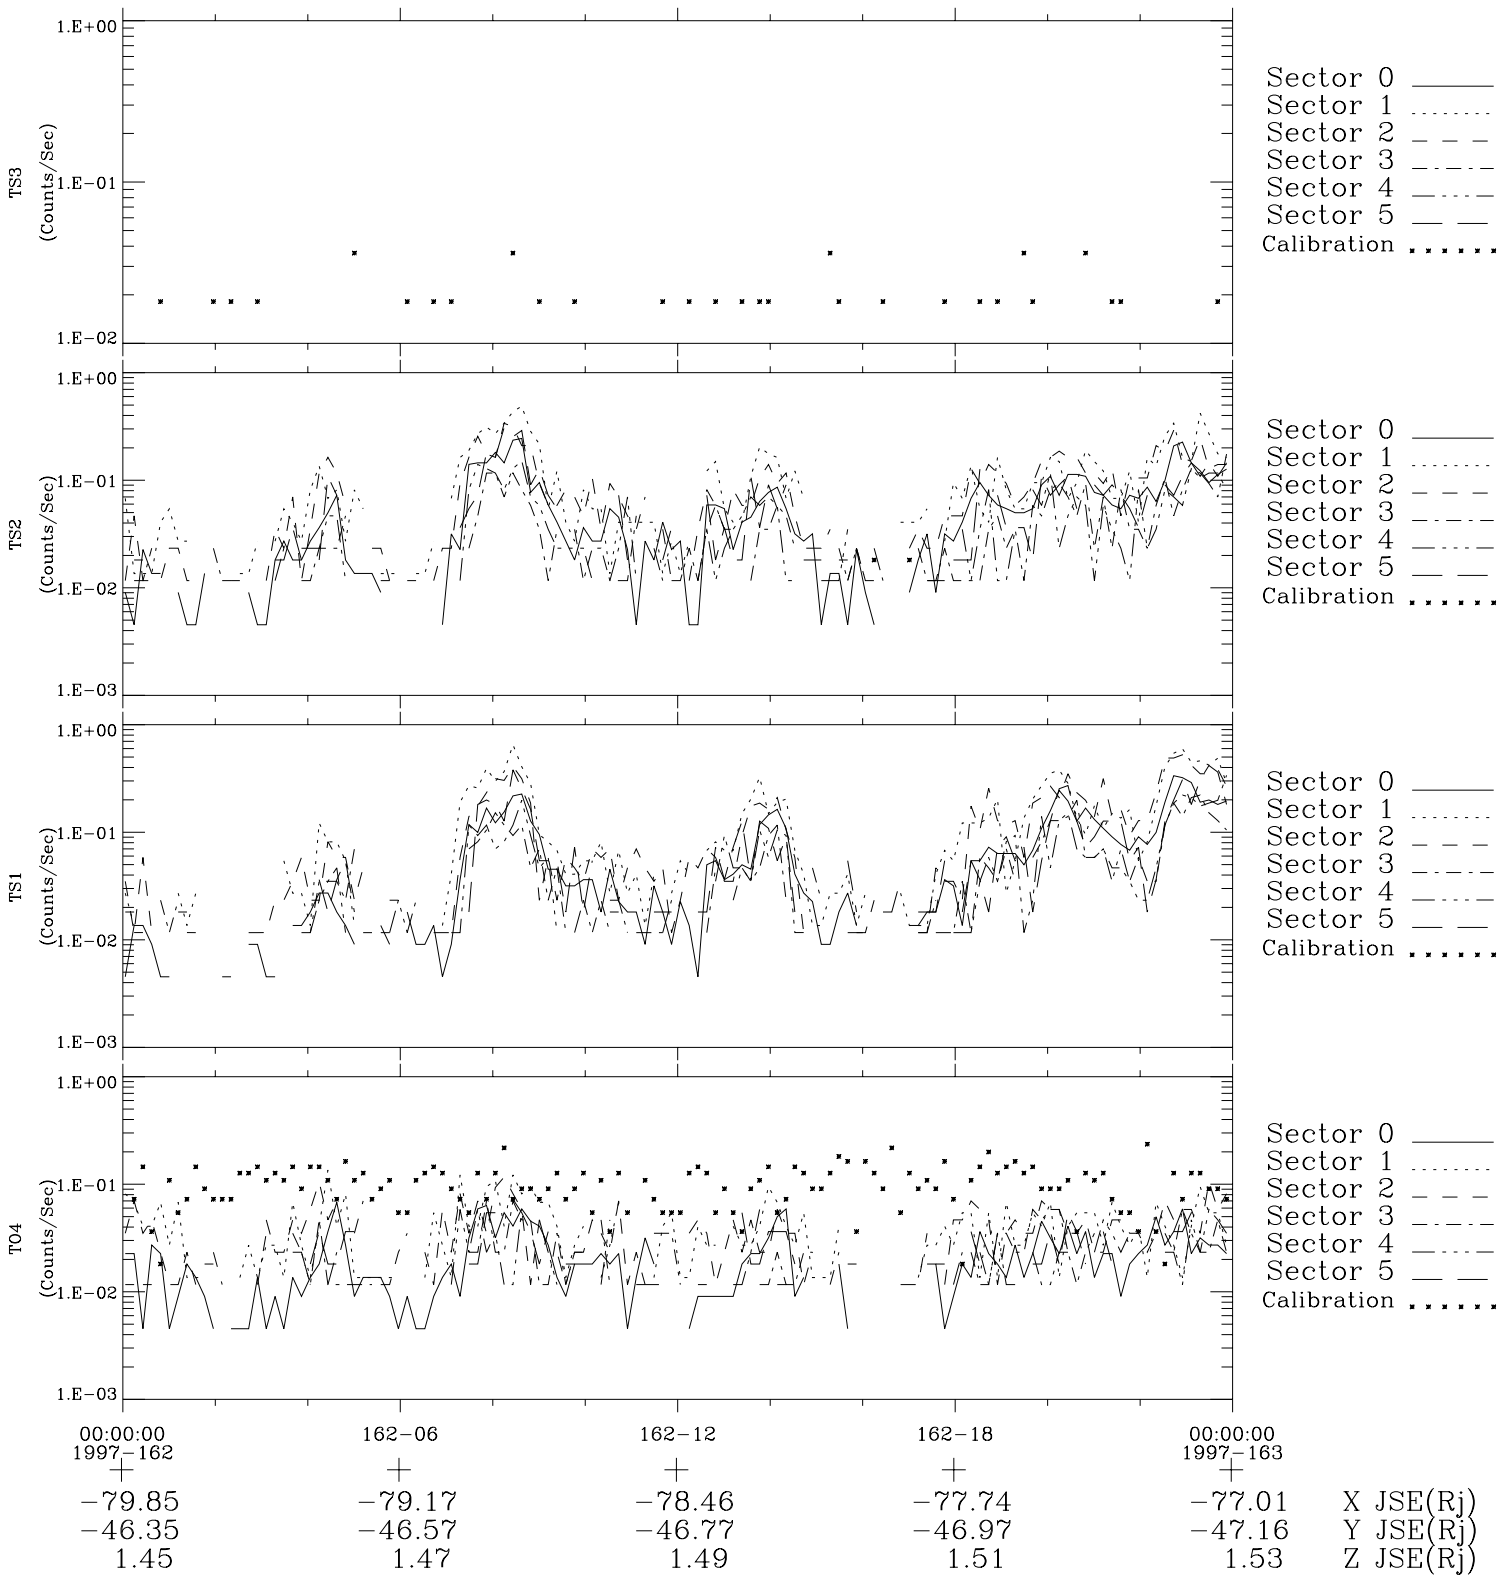

Galileo EPD Real-Time Six-Sector 97162

Software Version: RTLINE_R6 V 1.20
Data Production: 06-03-00
Plot Production: Sat Sep 15 10:40:39 2001

◇ = Jupiter look direction
□ = Corotation look direction