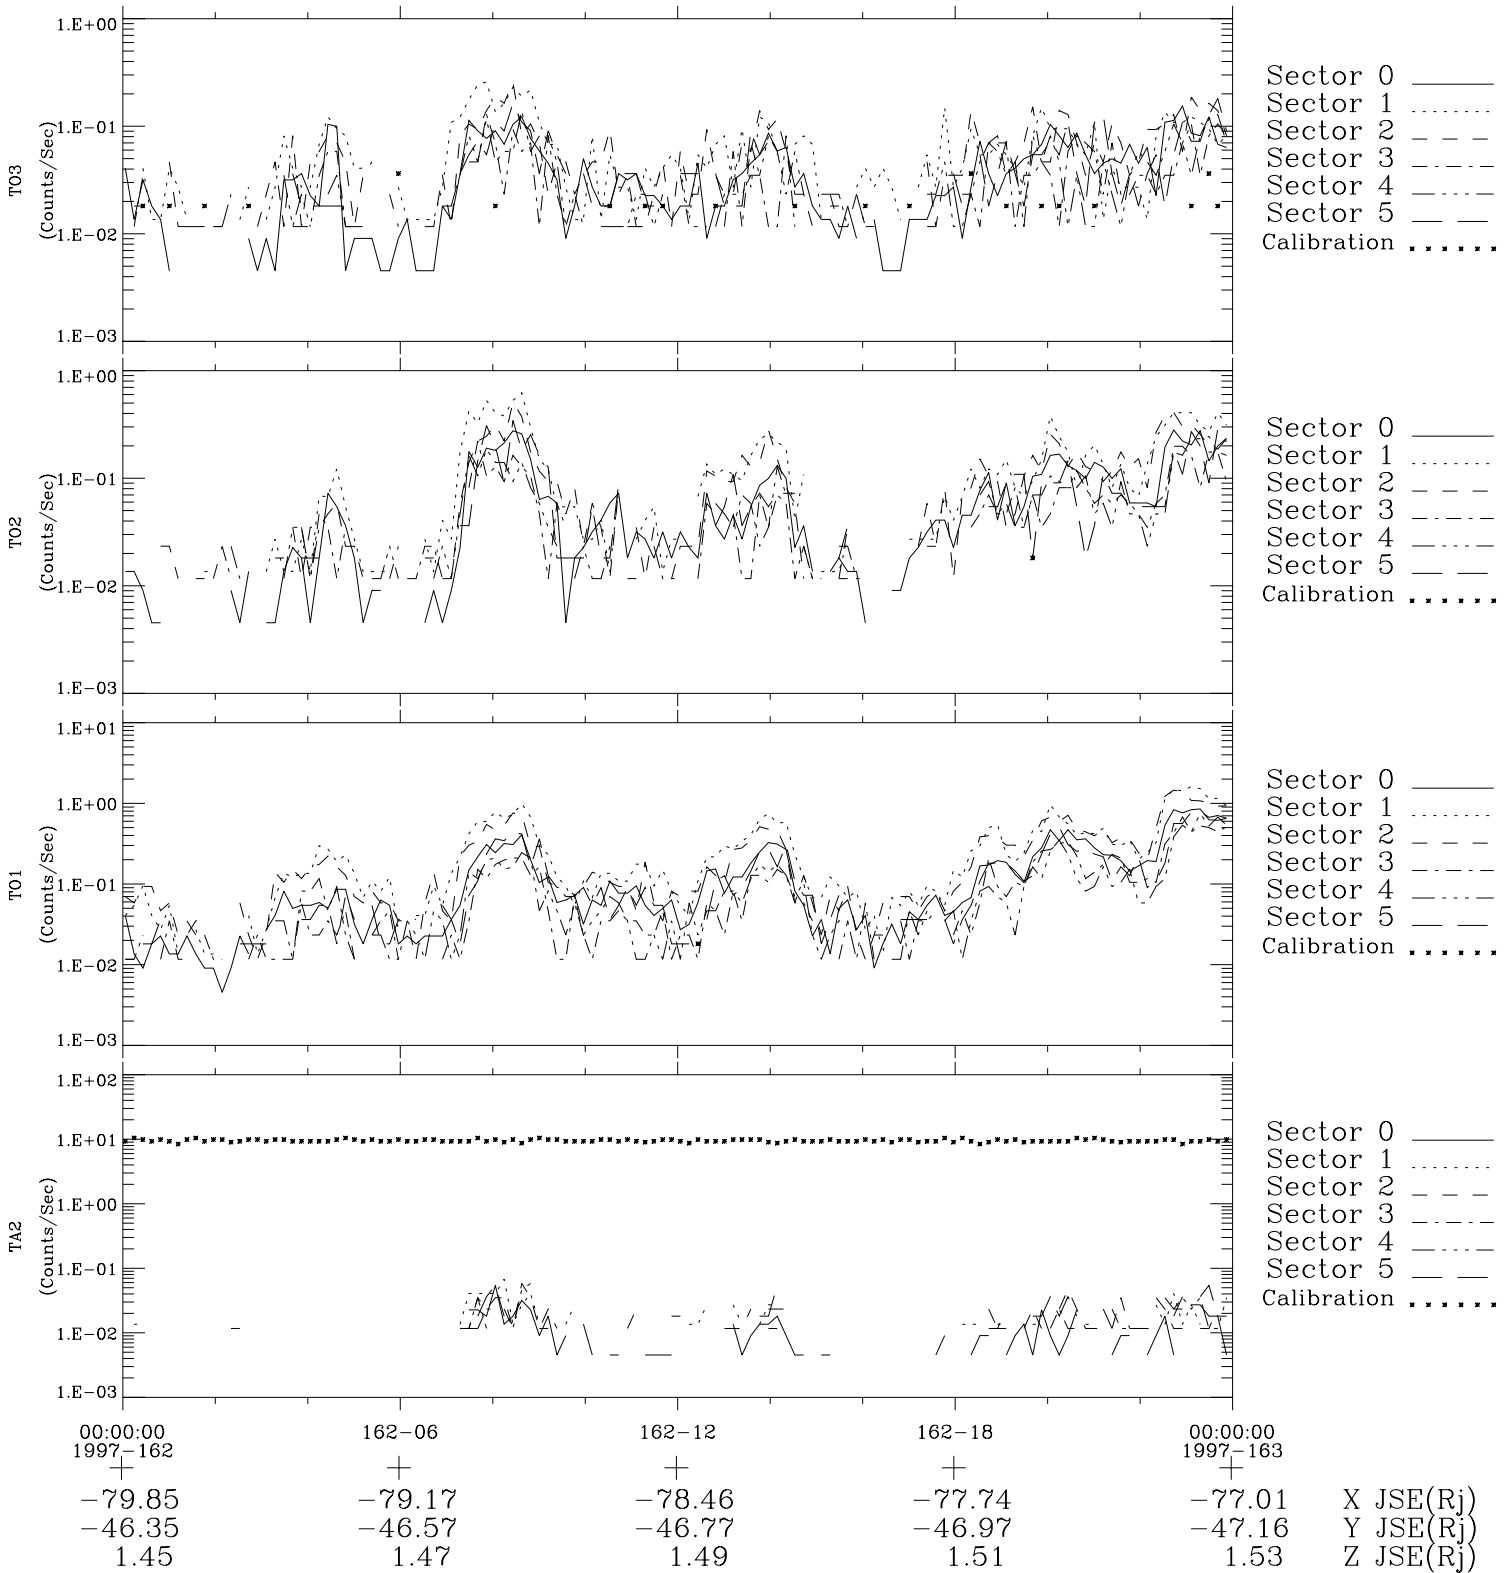

# Galileo EPD Real-Time Six-Sector 97162

Software Version: RTLINE\_R6 V 1.20  
Data Production: 06-03-00  
Plot Production: Sat Sep 15 10:40:39 2001

◇ = Jupiter look direction  
□ = Corotation look direction