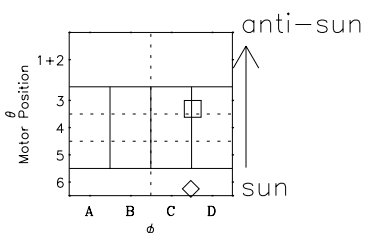

# Galileo EPD Real-Time Six-Sector 97162

Software Version: RTLINE\_R6 V 1.20  
Data Production: 06-03-00  
Plot Production: Sat Sep 15 10:40:39 2001

◇ = Jupiter look direction  
□ = Corotation look direction