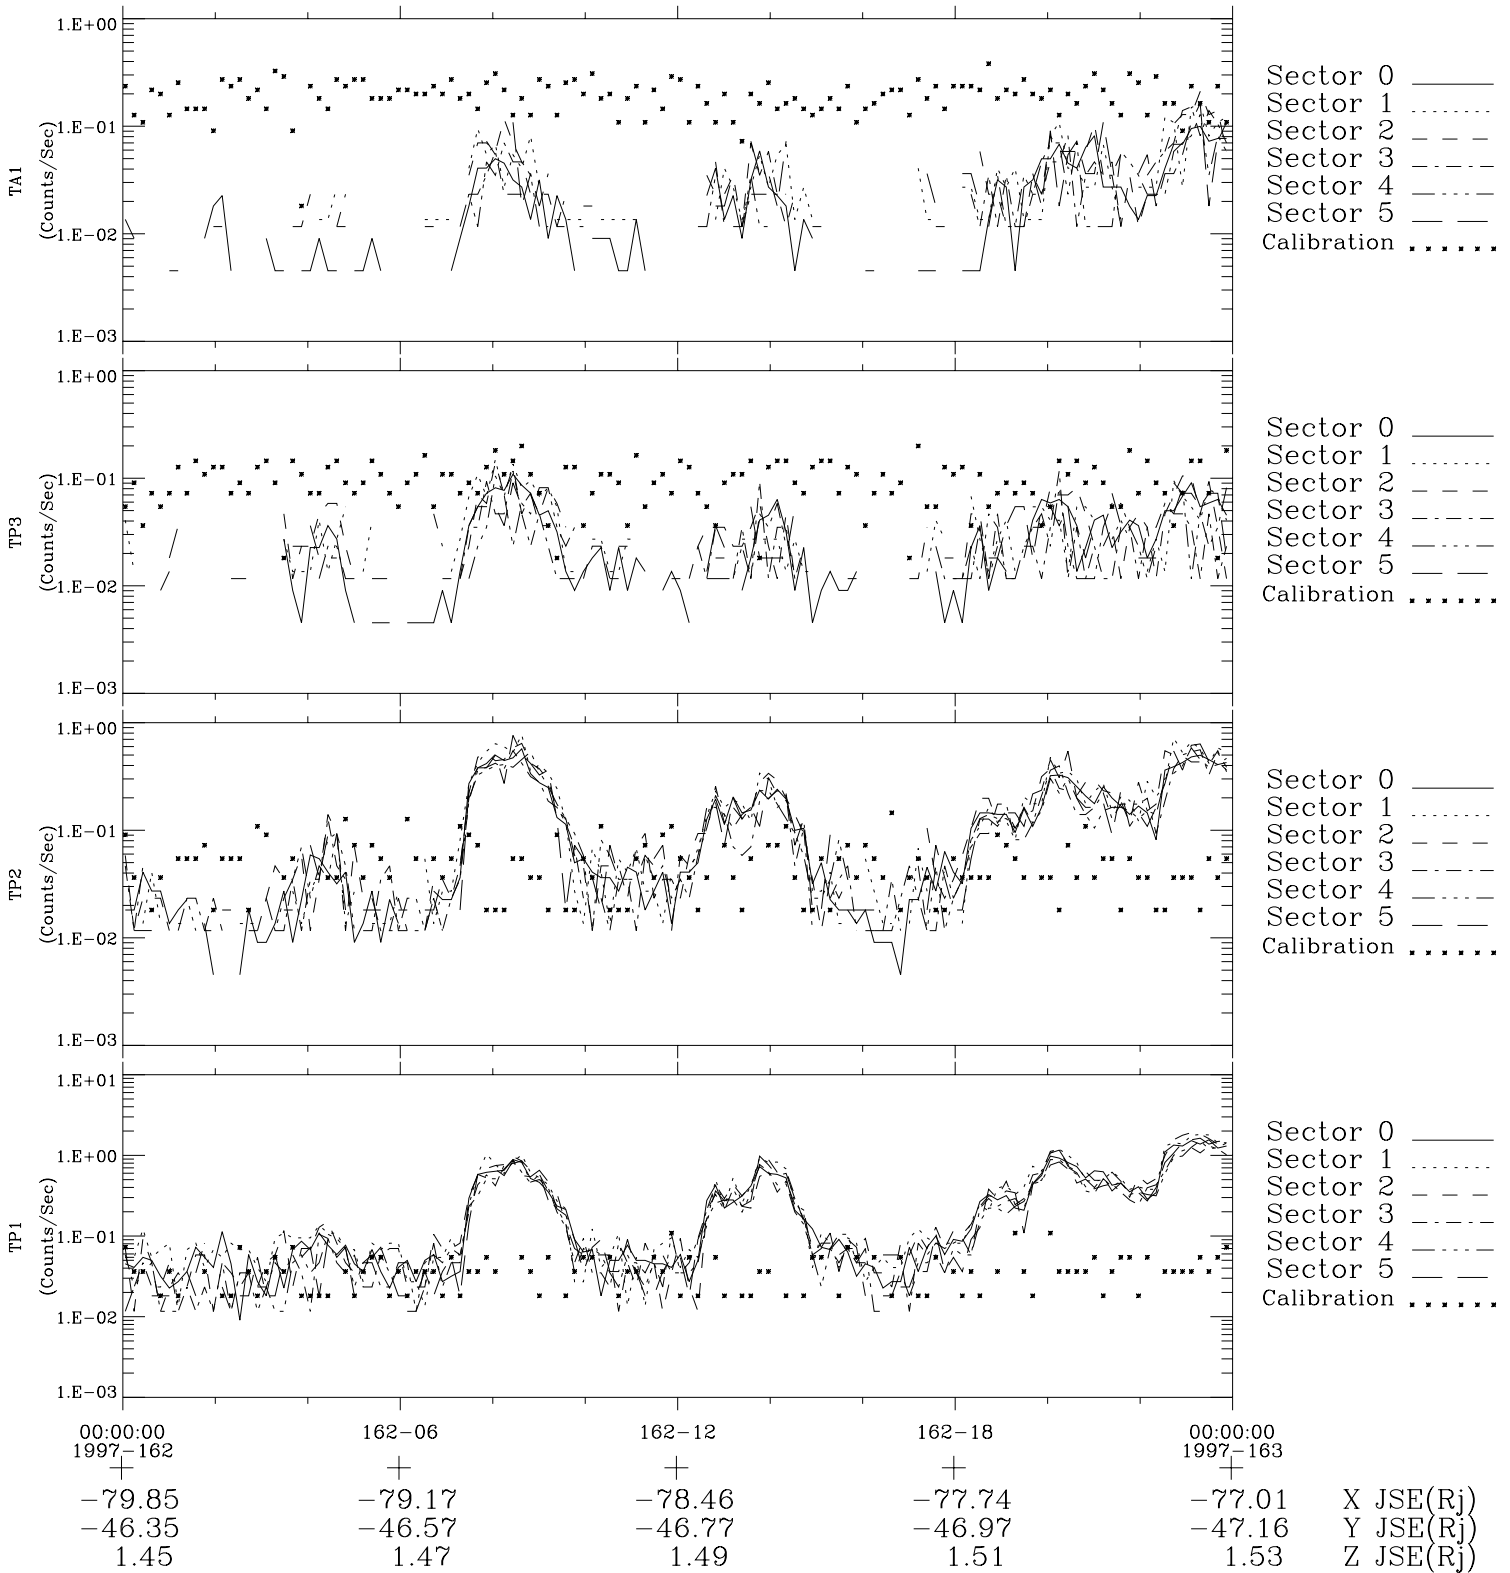

Galileo EPD Real-Time Six-Sector 97162

Software Version: RTLINE_R6 V 1.20
Data Production: 06-03-00
Plot Production: Sat Sep 15 10:40:38 2001

◇ = Jupiter look direction
□ = Corotation look direction