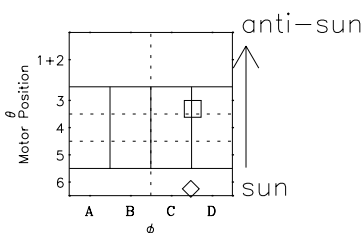

Galileo EPD Real-Time Six-Sector 97162

Software Version: RTLINE_R6 V 1.20
Data Production: 06-03-00
Plot Production: Sat Sep 15 10:40:38 2001

◇ = Jupiter look direction
□ = Corotation look direction