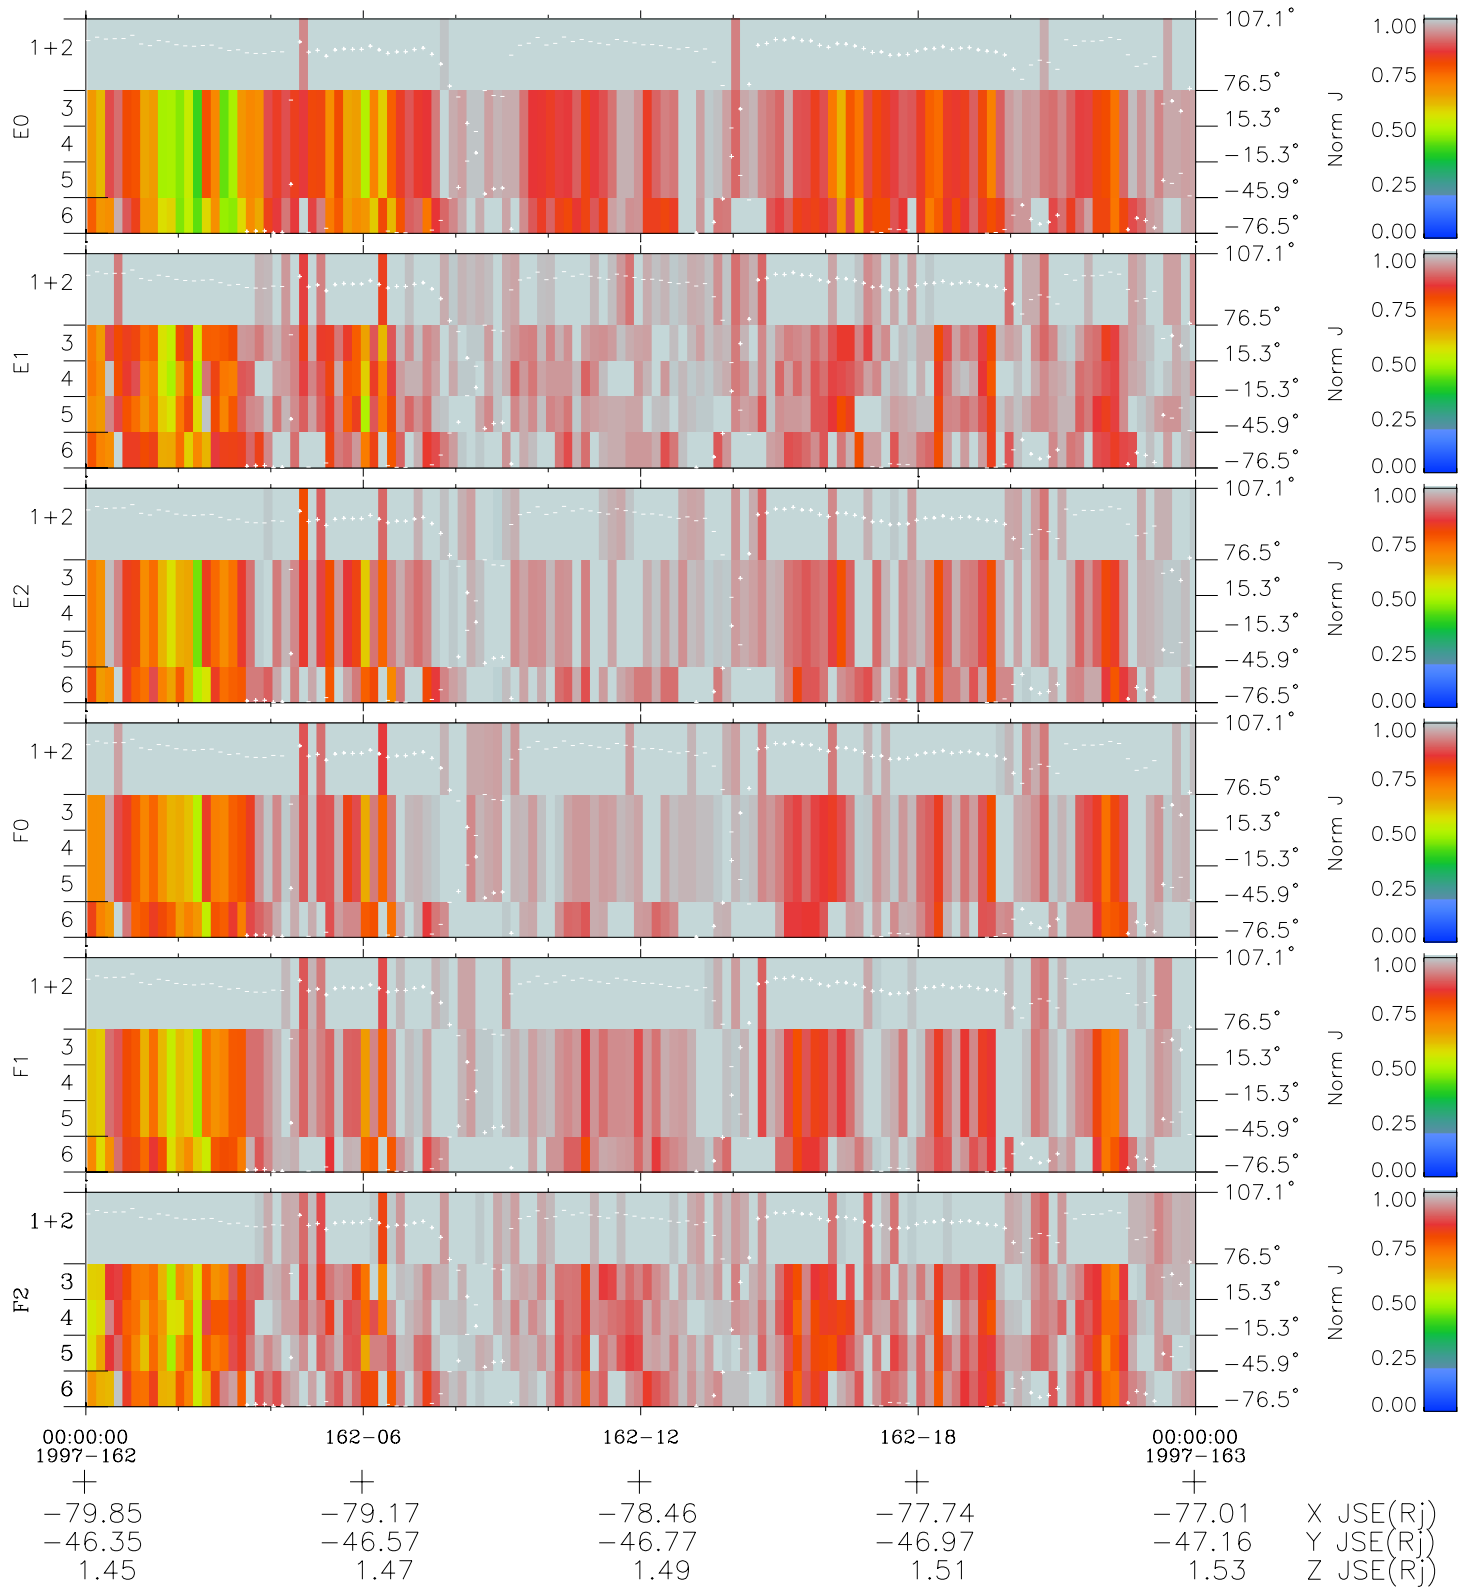

Galileo EPD Real Elevation Anisotropies 97162

Software Version: RTELEV_NORM V 1.20
 Data Production: 06-03-00
 Plot Production: Sat Sep 15 10:39:49 2001
 Color File: wondr3
 Geofactor File: 1.1

- ◇ = Jupiter look direction
- = Corotation look direction