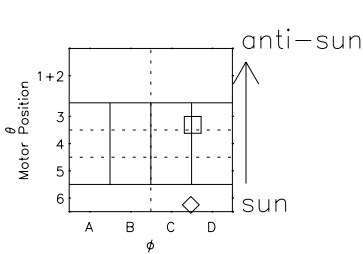

Galileo EPD Real Elevation Anisotropies 97162

Software Version: RTELEV_NORM V 1.20
 Data Production: 06-03-00
 Plot Production: Sat Sep 15 10:39:49 2001
 Color File: wondr3
 Geofactor File: 1.1

- ◇ = Jupiter look direction
- = Corotation look direction