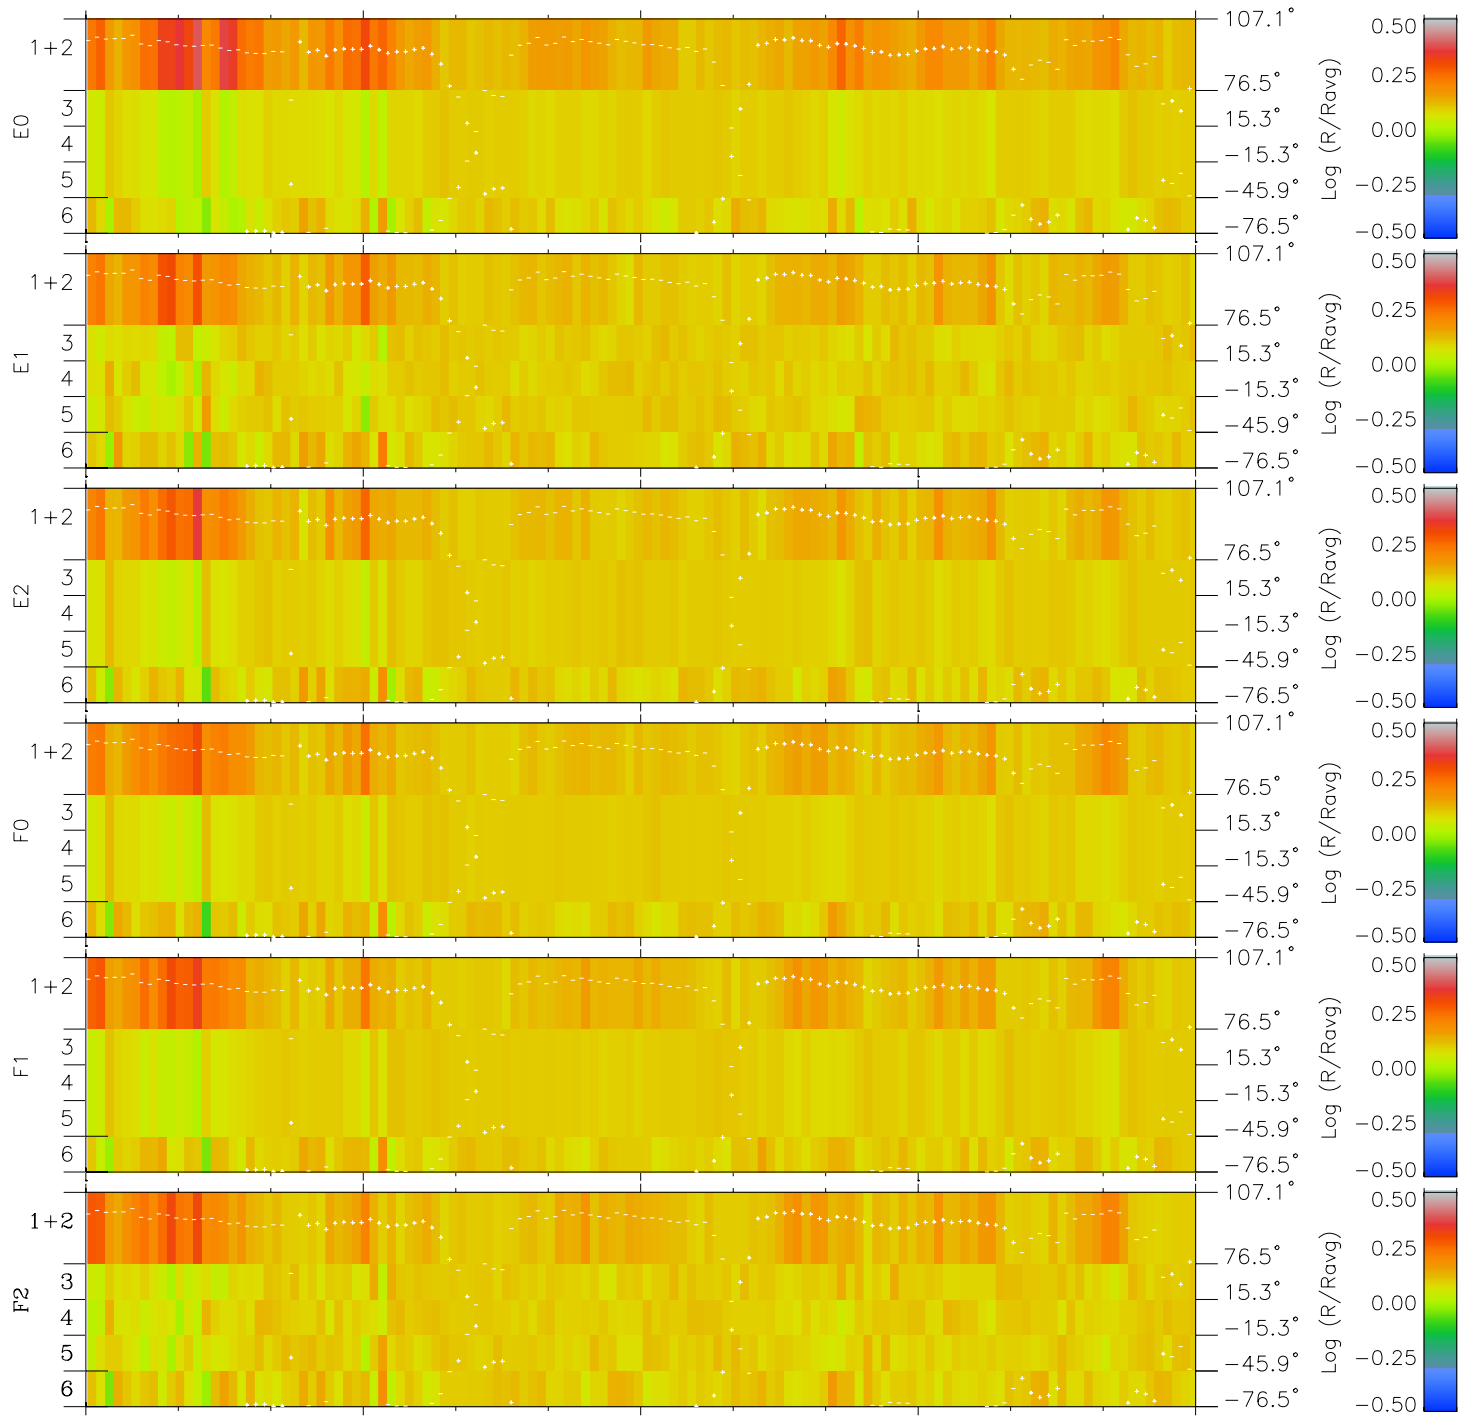

# Galileo EPD Real Elevation Anisotropies 97162

Software Version: RTELEV\_MEAN V 1.20  
 Data Production: 06-03-00  
 Plot Production: Sat Sep 15 10:39:25 2001  
 Color File: wondr3  
 Geofactor File: 1.1

00:00:00 1997-162	162-06	162-12	162-18	00:00:00 1997-163	
+	+	+	+	+	
-79.85	-79.17	-78.46	-77.74	-77.01	X JSE(R <sub>j</sub> )
-46.35	-46.57	-46.77	-46.97	-47.16	Y JSE(R <sub>j</sub> )
1.45	1.47	1.49	1.51	1.53	Z JSE(R <sub>j</sub> )

- ◇ = Jupiter look direction
- = Corotation look direction