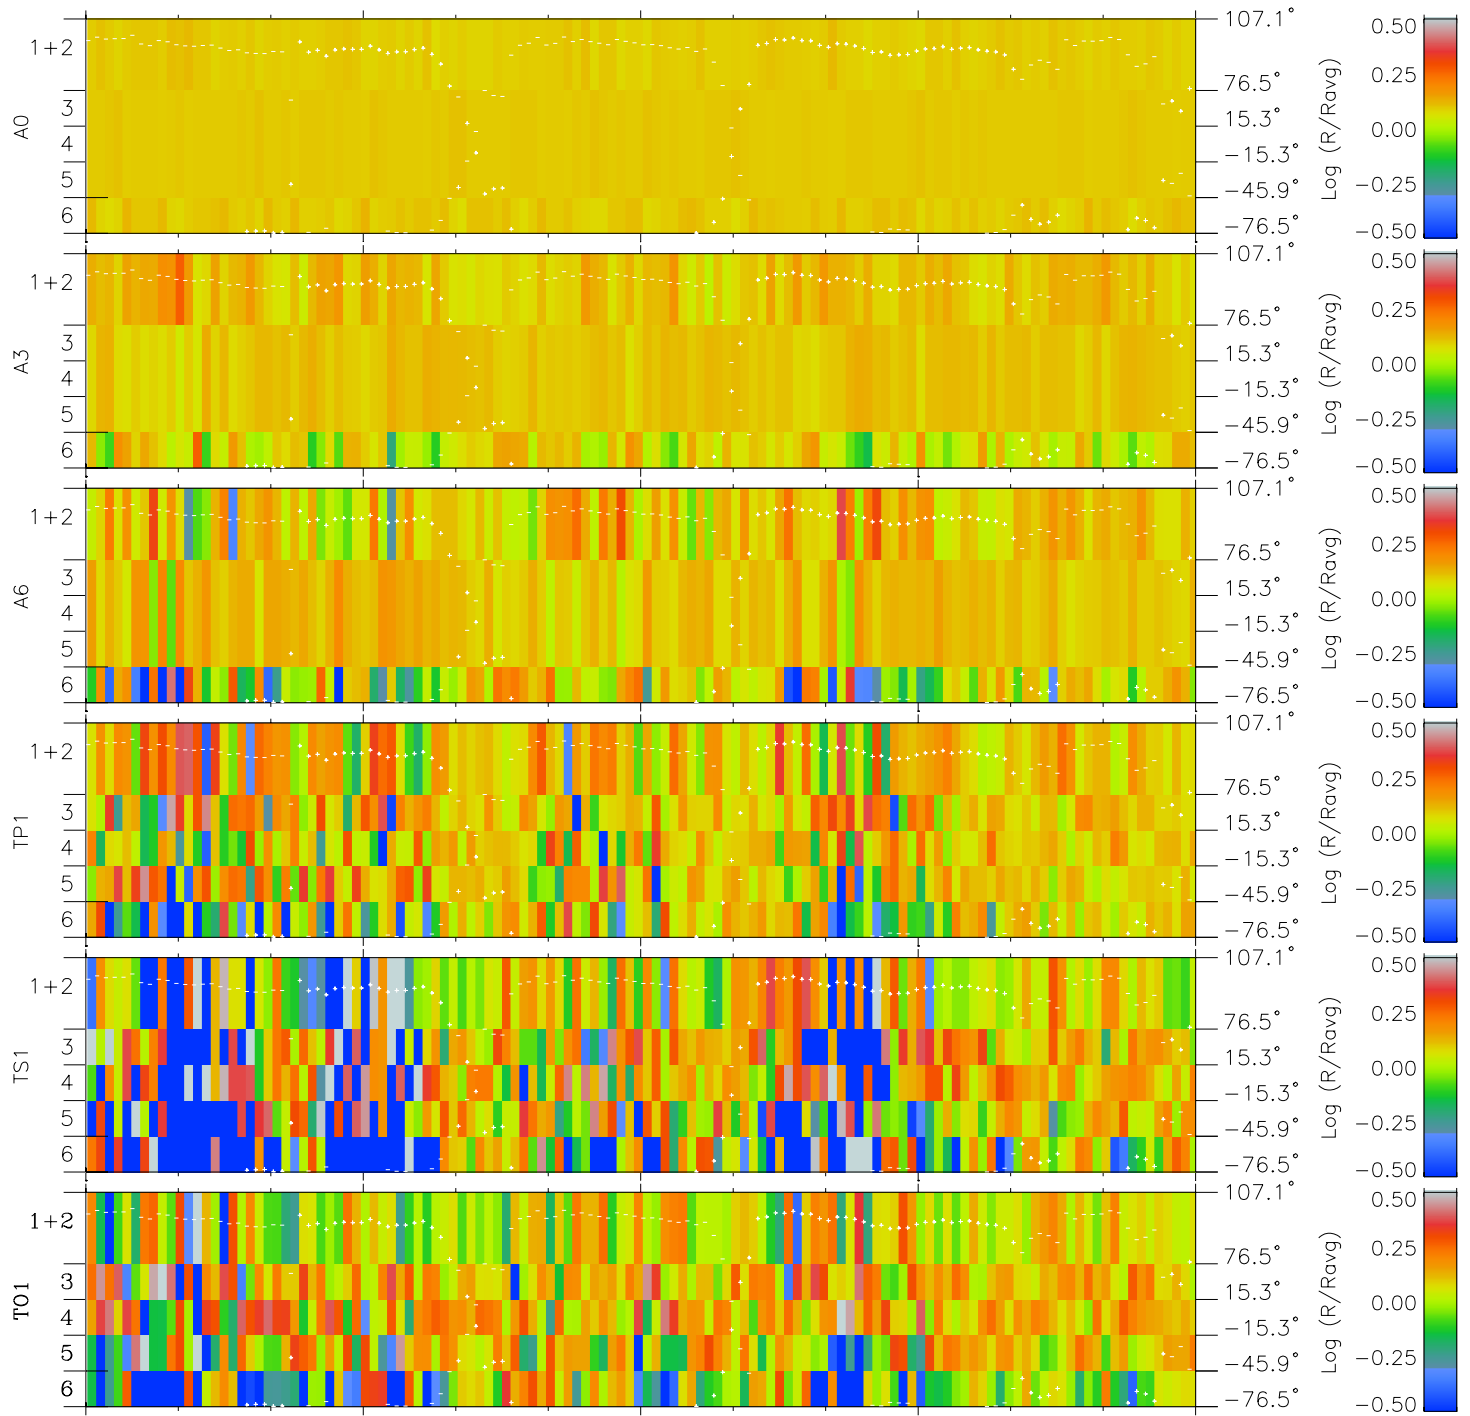

# Galileo EPD Real Elevation Anisotropies 97162

Software Version: RTELEV\_MEAN V 1.20  
 Data Production: 06-03-00  
 Plot Production: Sat Sep 15 10:39:19 2001  
 Color File: wondr3  
 Geofactor File: 1.1

00:00:00 1997-162	162-06	162-12	162-18	00:00:00 1997-163	
+	+	+	+	+	
-79.85	-79.17	-78.46	-77.74	-77.01	X JSE( $R_j$ )
-46.35	-46.57	-46.77	-46.97	-47.16	Y JSE( $R_j$ )
1.45	1.47	1.49	1.51	1.53	Z JSE( $R_j$ )

- ◇ = Jupiter look direction
- = Corotation look direction