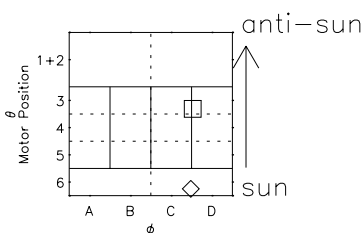

- = Jupiter look direction
- = Corotation look direction