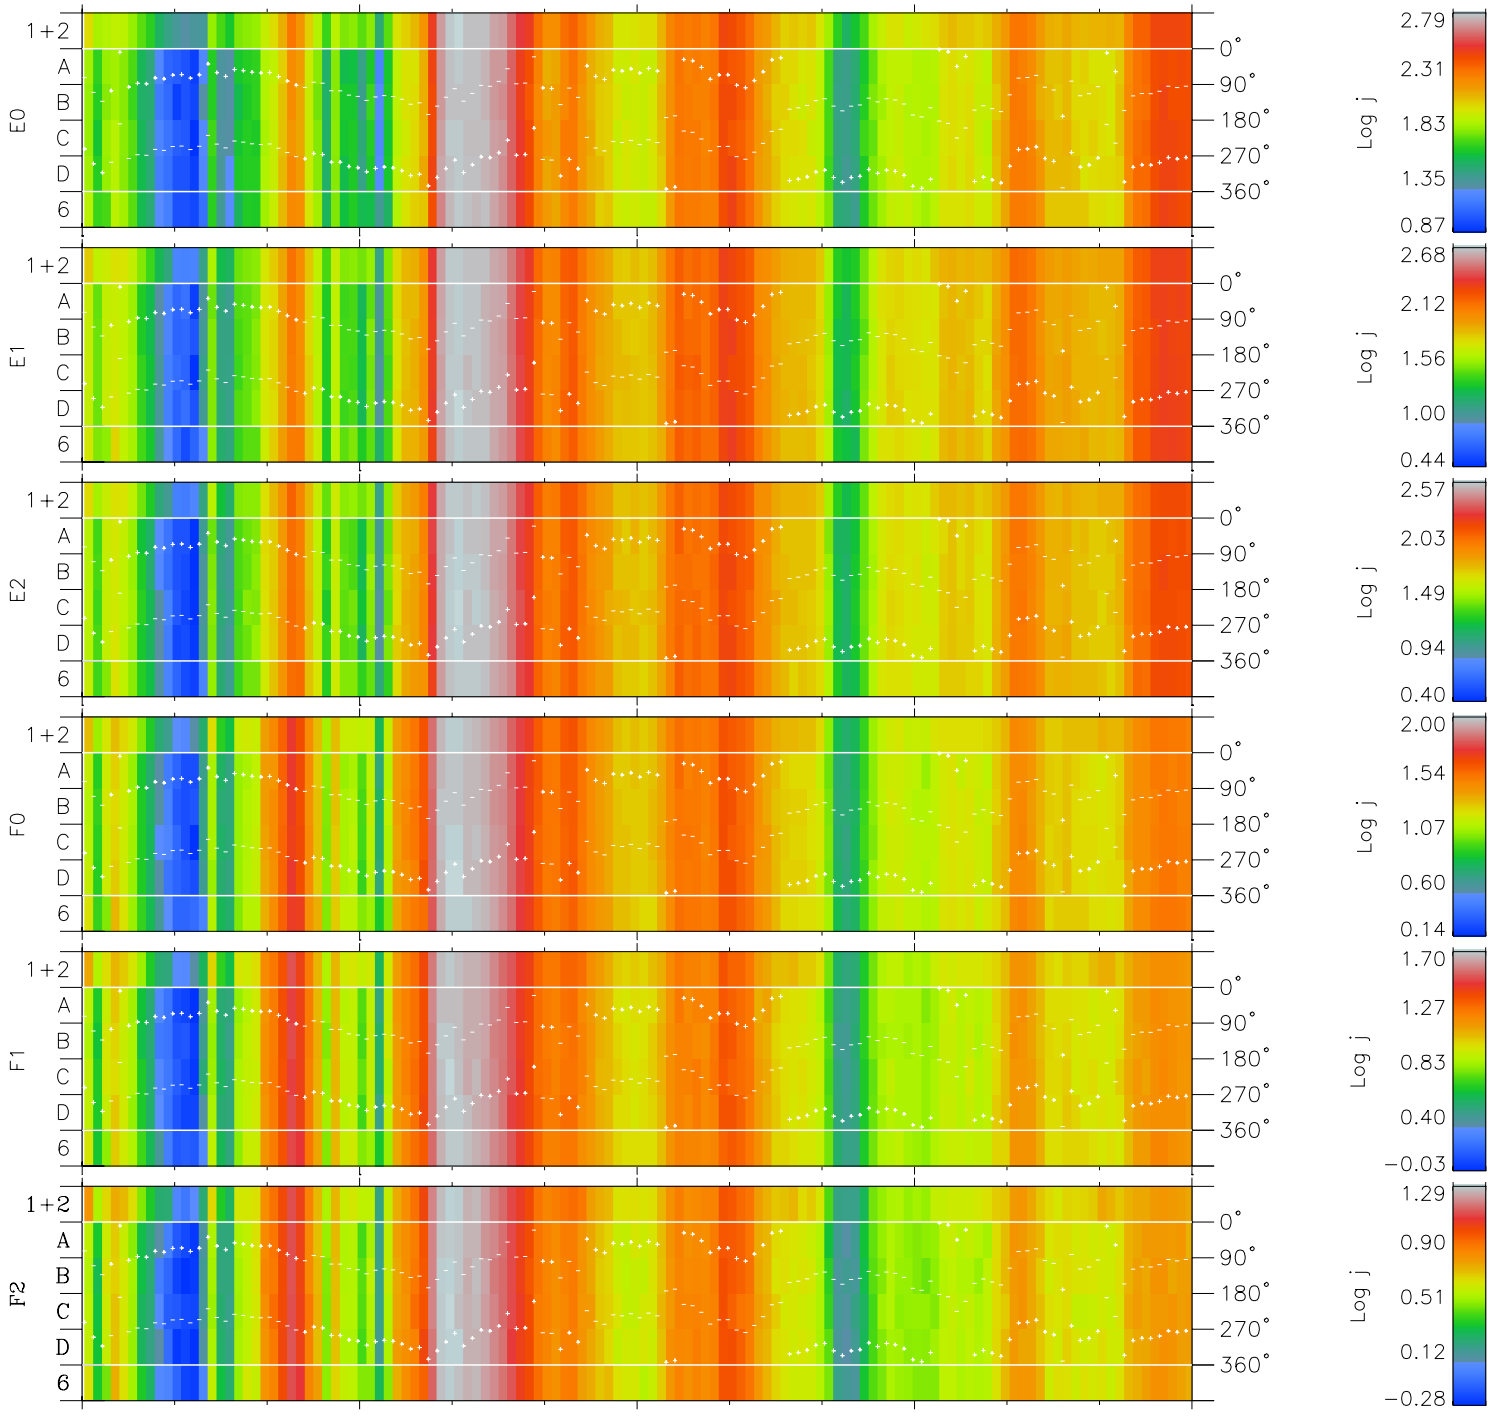

# Galileo EPD Real Time Azimuth Anisotropies 97162

Software Version: RTAZIM\_FLUX V 1.20  
 Data Production: 06-03-00  
 Plot Production: Sat Sep 15 10:40:14 2001  
 Color File: wondr3  
 Geofactor File: 1.1

00:00:00 1997-162	162-06	162-12	162-18	00:00:00 1997-163	
+	+	+	+	+	
-79.85	-79.17	-78.46	-77.74	-77.01	X JSE( $R_j$ )
-46.35	-46.57	-46.77	-46.97	-47.16	Y JSE( $R_j$ )
1.45	1.47	1.49	1.51	1.53	Z JSE( $R_j$ )

◇ = Jupiter look direction  
 □ = Corotation look direction