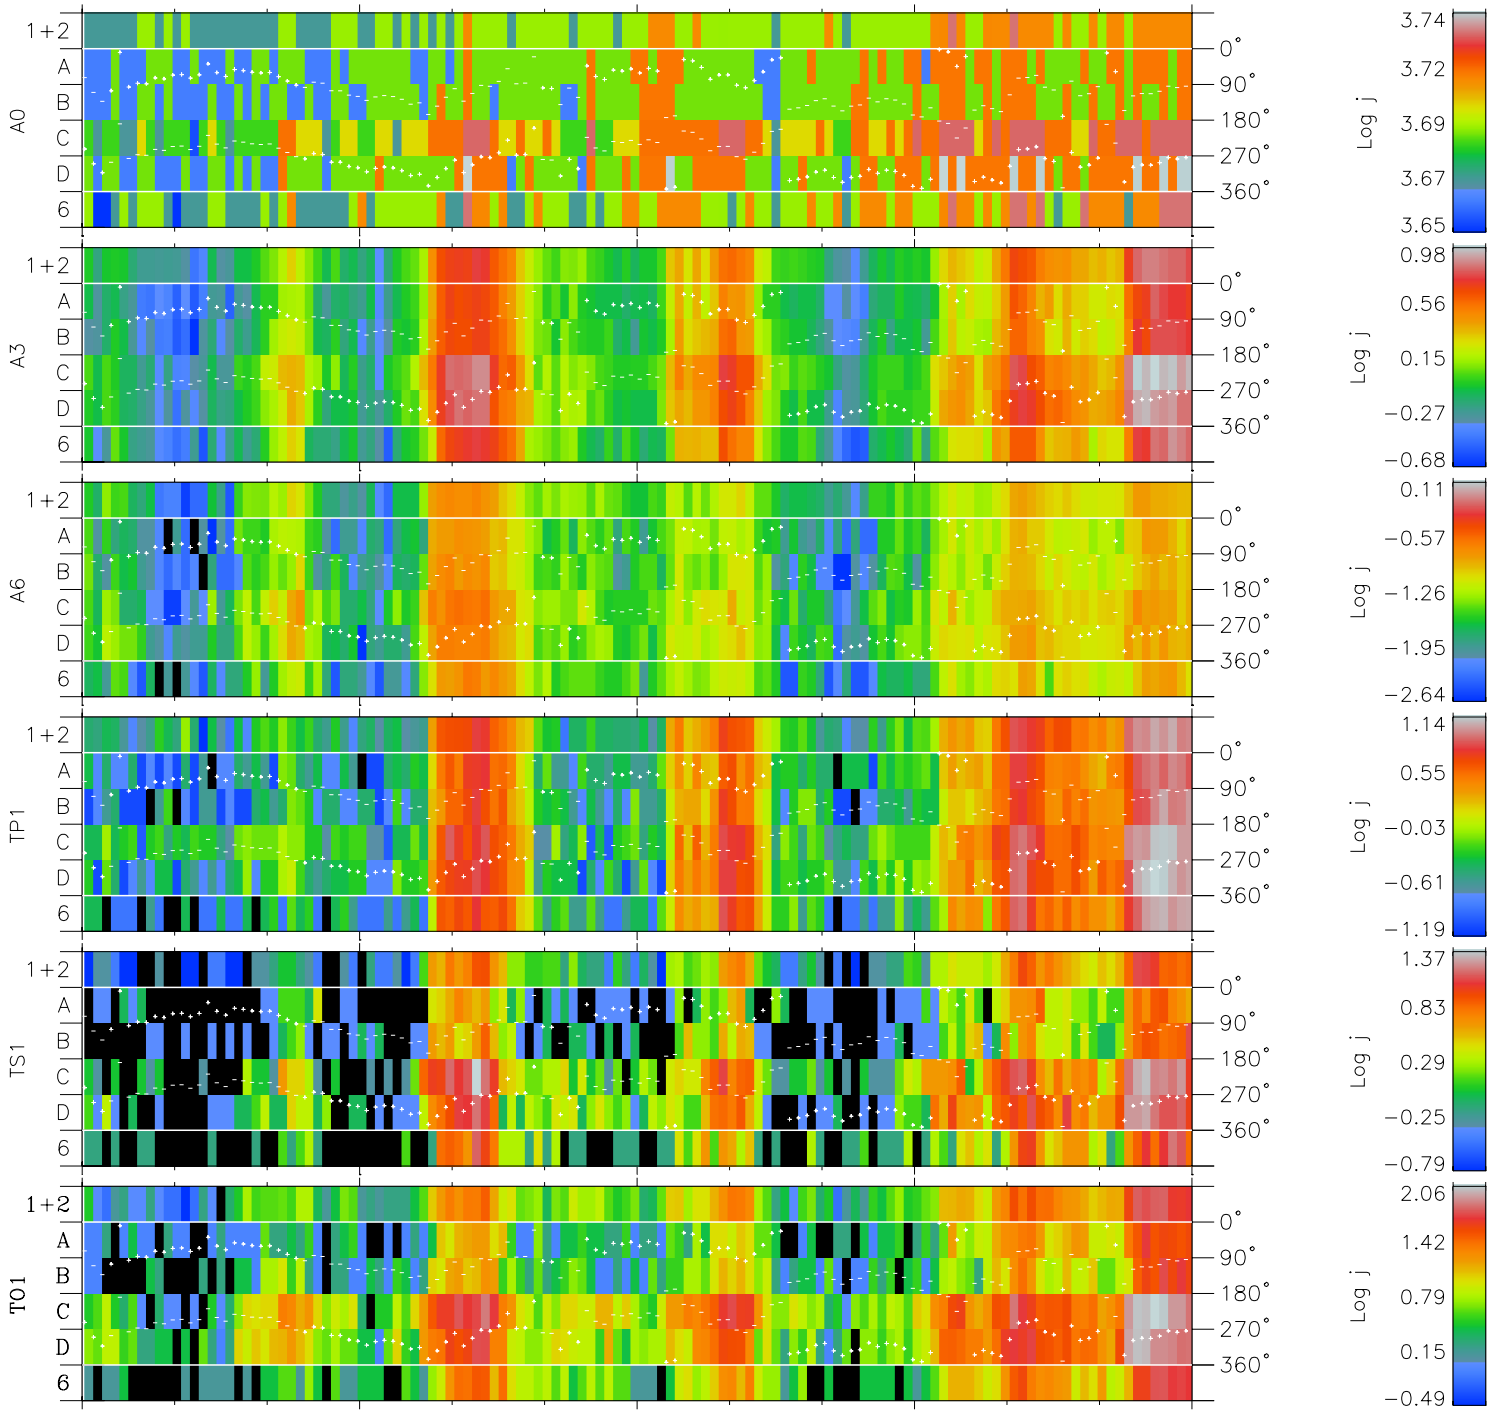

Galileo EPD Real Time Azimuth Anisotropies 97162

Software Version: RTAZIM_FLUX V 1.20
Data Production: 06-03-00
Plot Production: Sat Sep 15 10:40:08 2001
Color File: wondr3
Geofactor File: 1.1

00:00:00 1997-162	162-06	162-12	162-18	00:00:00 1997-163	
+	+	+	+	+	X JSE(R _j)
-79.85	-79.17	-78.46	-77.74	-77.01	Y JSE(R _j)
-46.35	-46.57	-46.77	-46.97	-47.16	Z JSE(R _j)
1.45	1.47	1.49	1.51	1.53	

- ◇ = Jupiter look direction
- = Corotation look direction