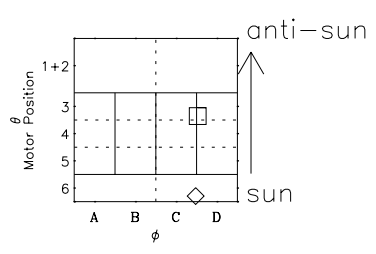

# Galileo EPD Real Time Omni Spectrum 97161

Software Version: RTSPEC\_OMNI V 1.20  
 Data Production: 06-03-00  
 Plot Production: Sat Sep 15 10:30:13 2001  
 Color File: wondr3  
 Geofactor File: 1.1

◇ = Jupiter look direction  
 □ = Corotation look direction