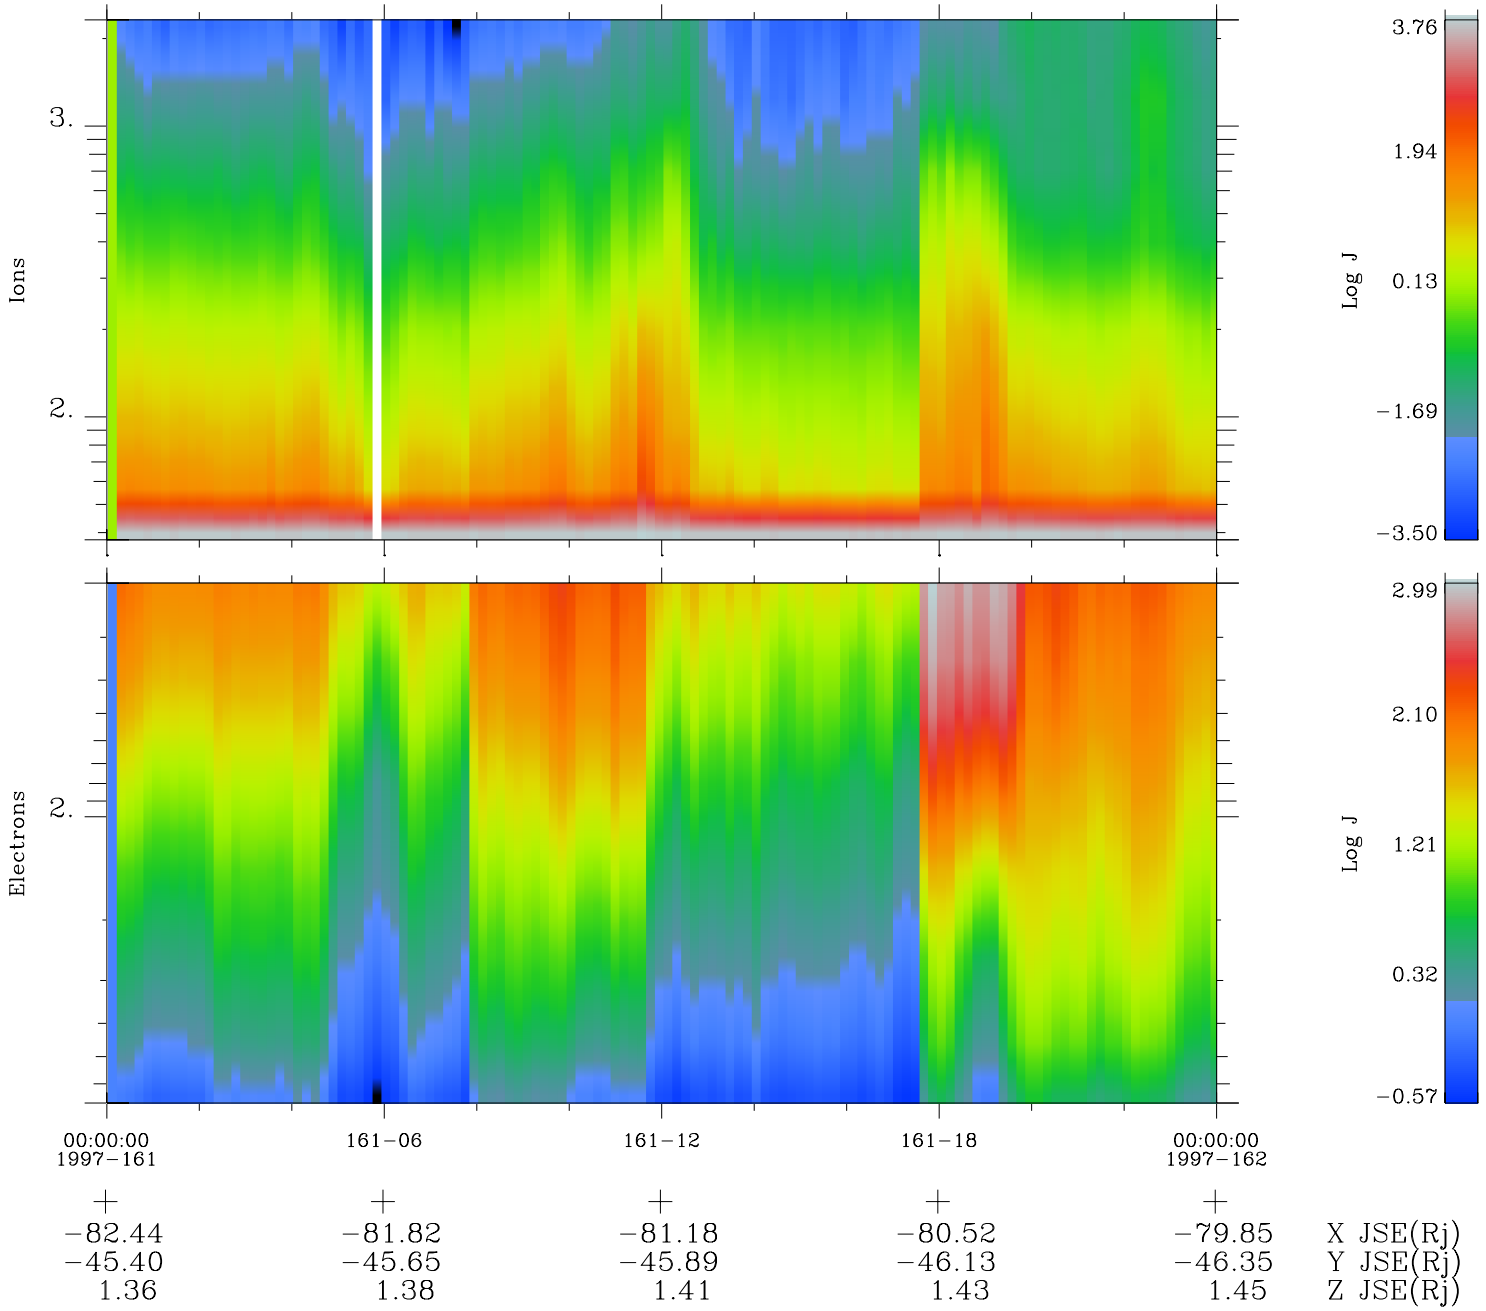

# Galileo EPD Real Time Omni Spectrum 97161

Software Version: RTSPEC\_OMNI V 1.20  
 Data Production: 06-03-00  
 Plot Production: Sat Sep 15 10:30:13 2001  
 Color File: wondr3  
 Geofactor File: 1.1

◇ = Jupiter look direction  
 □ = Corotation look direction