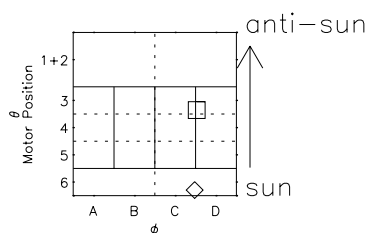

Galileo EPD Real Time R6 Ions Spectra 97161

Software Version: RTSPEC_R6 V 1.20
 Data Production: 06-03-00
 Plot Production: Sat Sep 15 10:30:00 2001
 Color File: wondr3
 Geofactor File: 1.1

- ◇ = Jupiter look direction
- = Corotation look direction