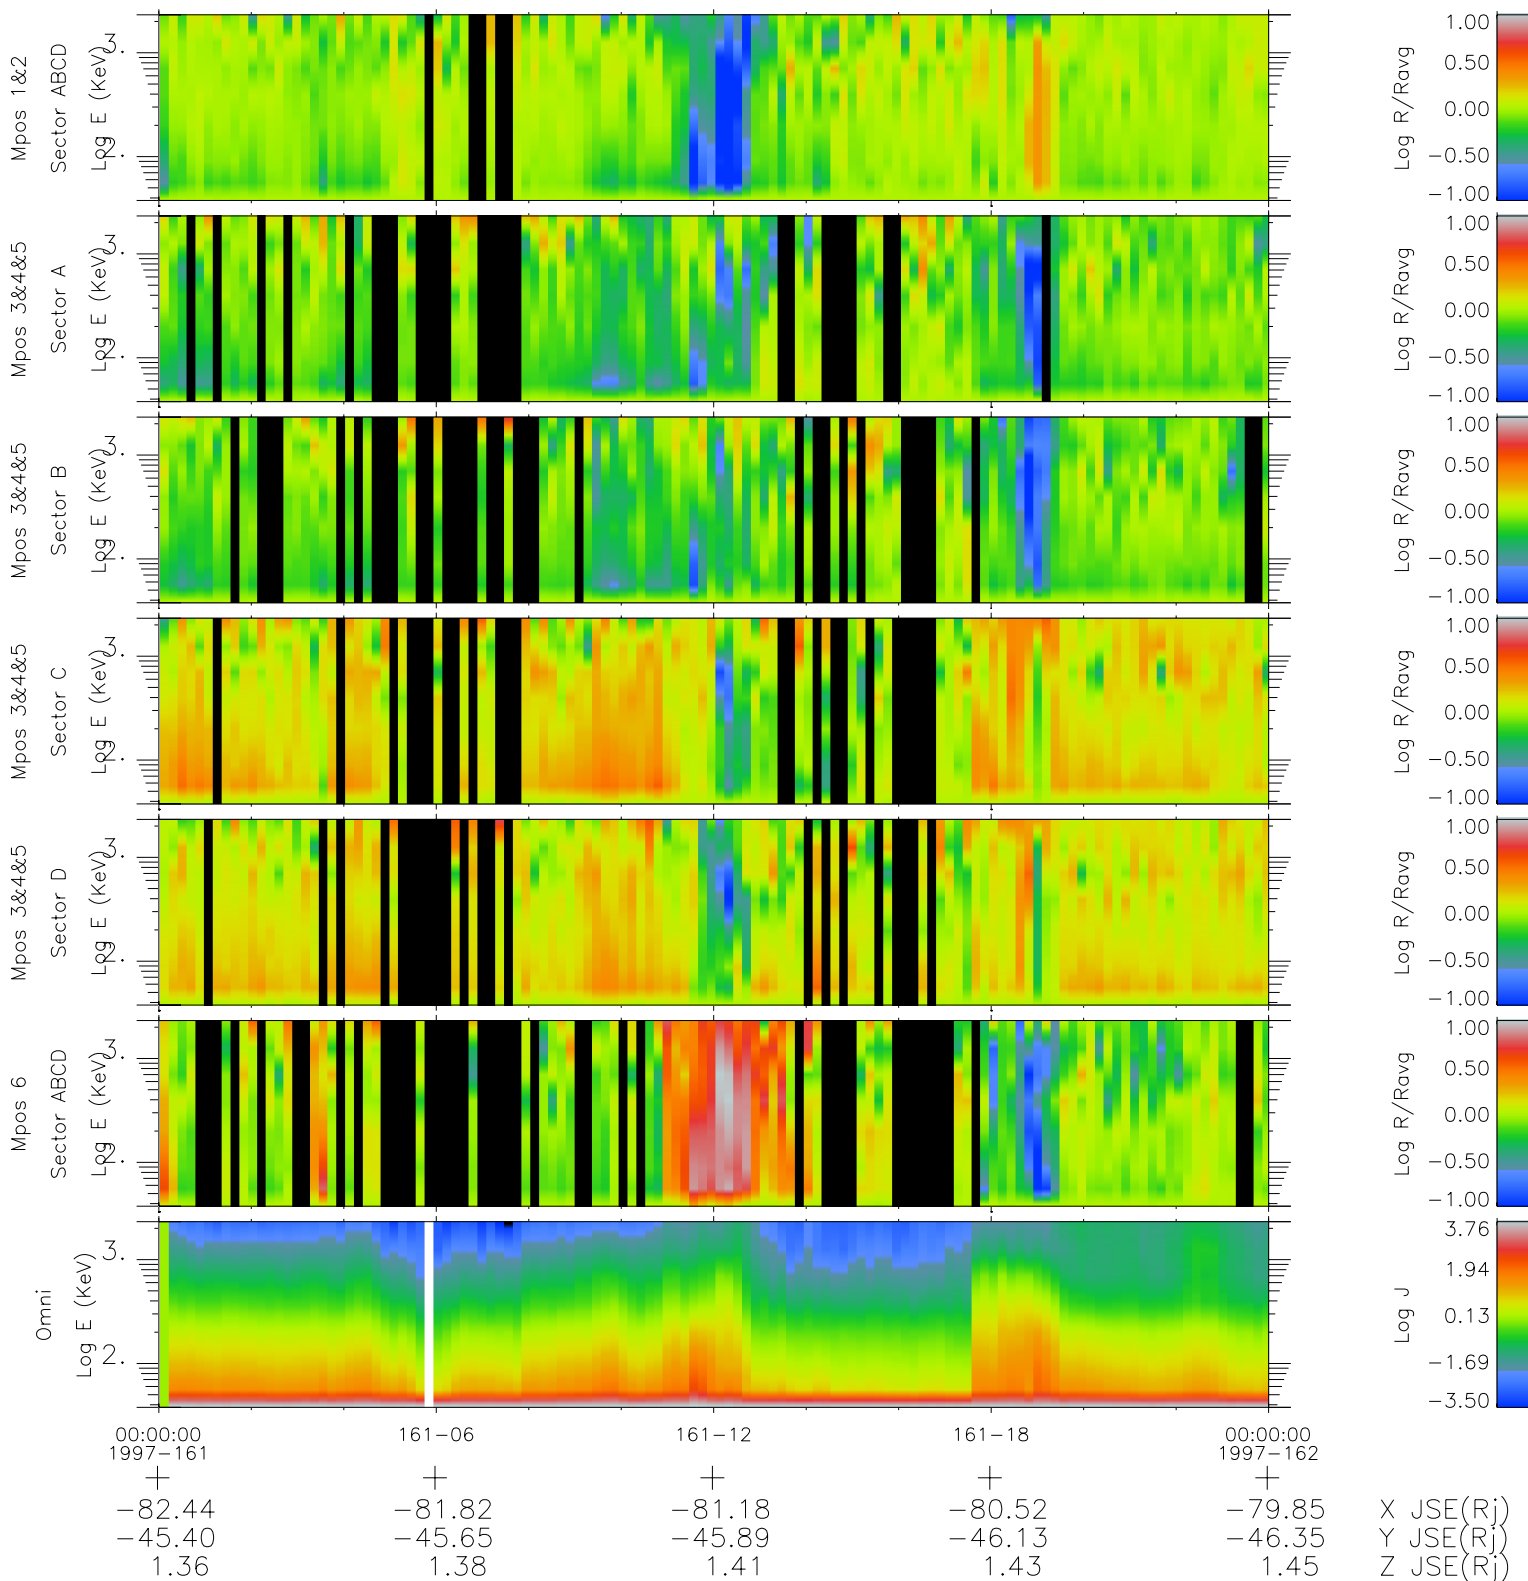

Galileo EPD Real Time R6 Ions Spectra 97161

Software Version: RTSPEC_R6 V 1.20
 Data Production: 06-03-00
 Plot Production: Sat Sep 15 10:30:00 2001
 Color File: wondr3
 Geofactor File: 1.1

- ◇ = Jupiter look direction
- = Corotation look direction