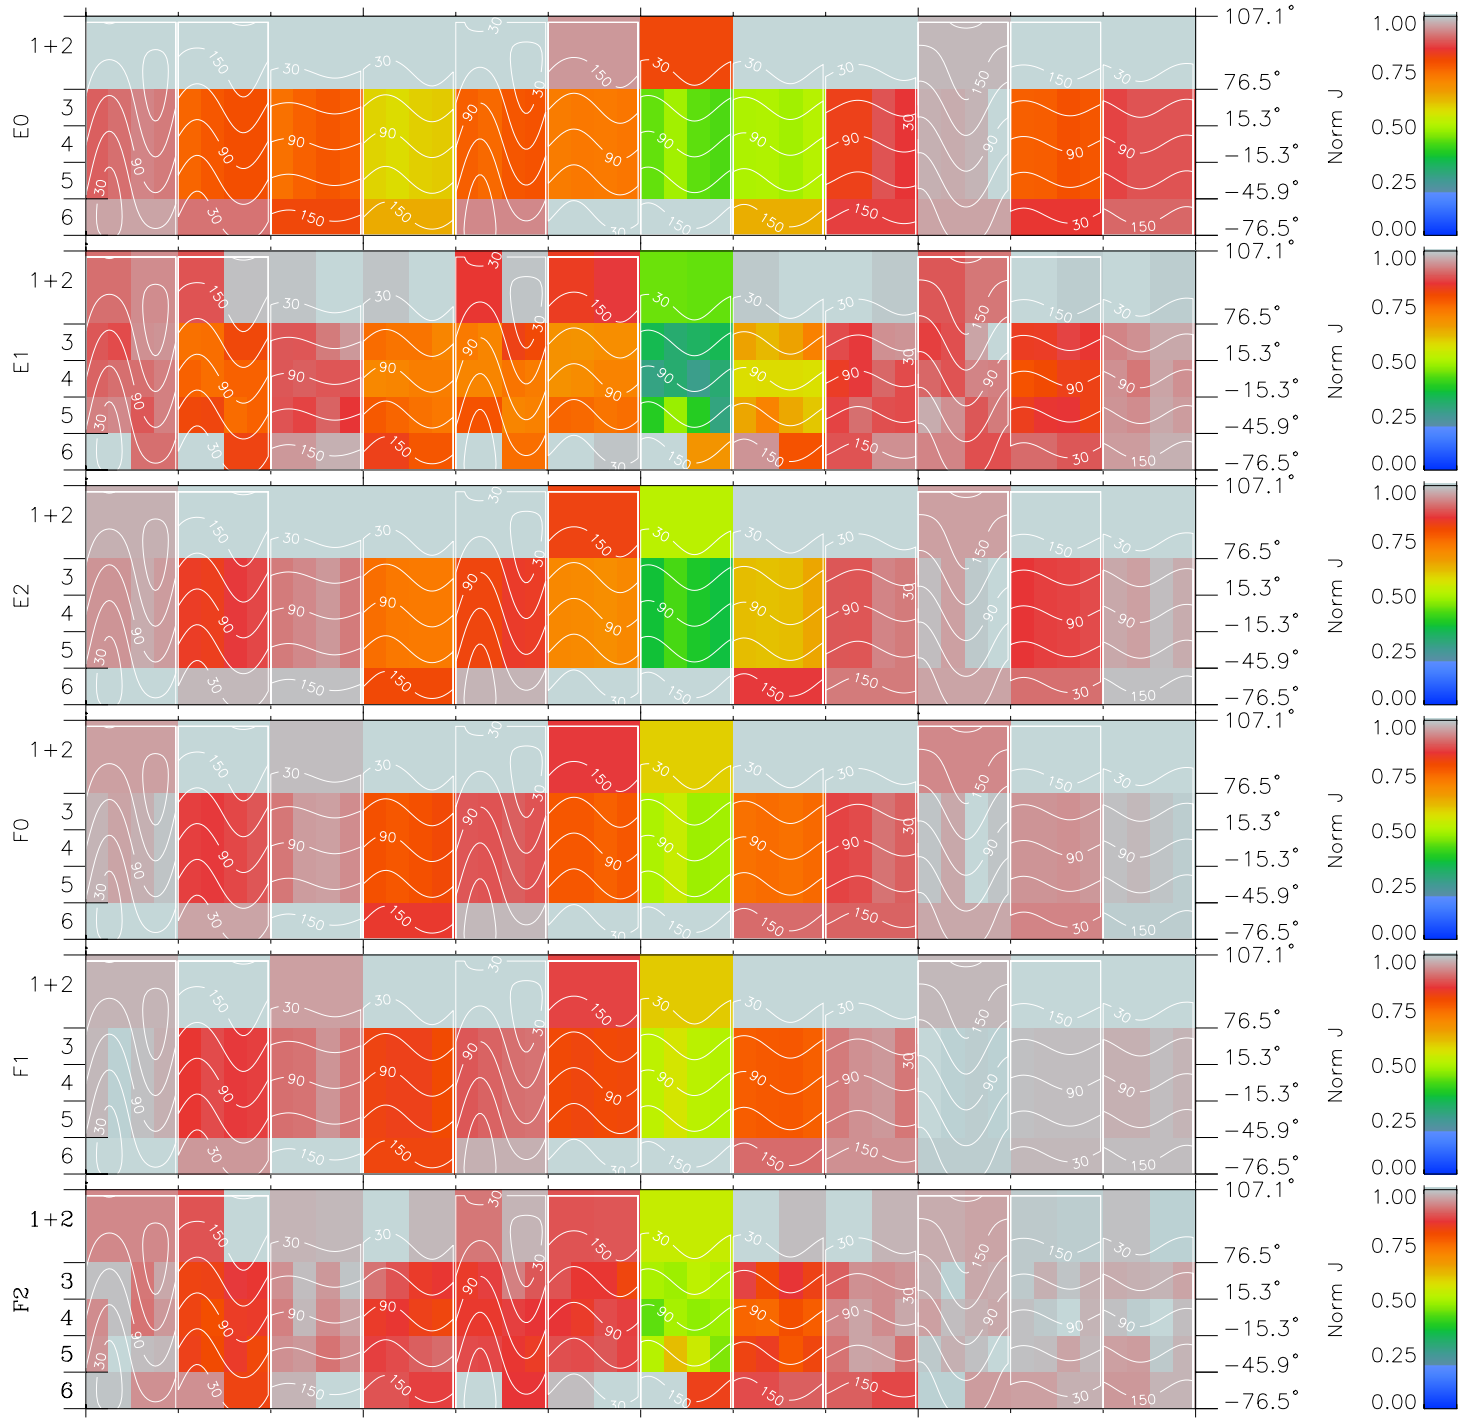

Galileo EPD Real Time All-Sky Anisotropies 97161

Software Version: RTSKY_NORM V 1.20
 Data Production: 06-03-00
 Plot Production: Sat Sep 15 10:30:58 2001
 Color File: wondr3
 Geofactor File: 1.1

00:00:00 1997-161	161-06	161-12	161-18	00:00:00 1997-162	
+	+	+	+	+	X JSE(R _j)
-82.44	-81.82	-81.18	-80.52	-79.85	Y JSE(R _j)
-45.40	-45.65	-45.89	-46.13	-46.35	Z JSE(R _j)
1.36	1.38	1.41	1.43	1.45	

- ◇ = Jupiter look direction
- = Corotation look direction