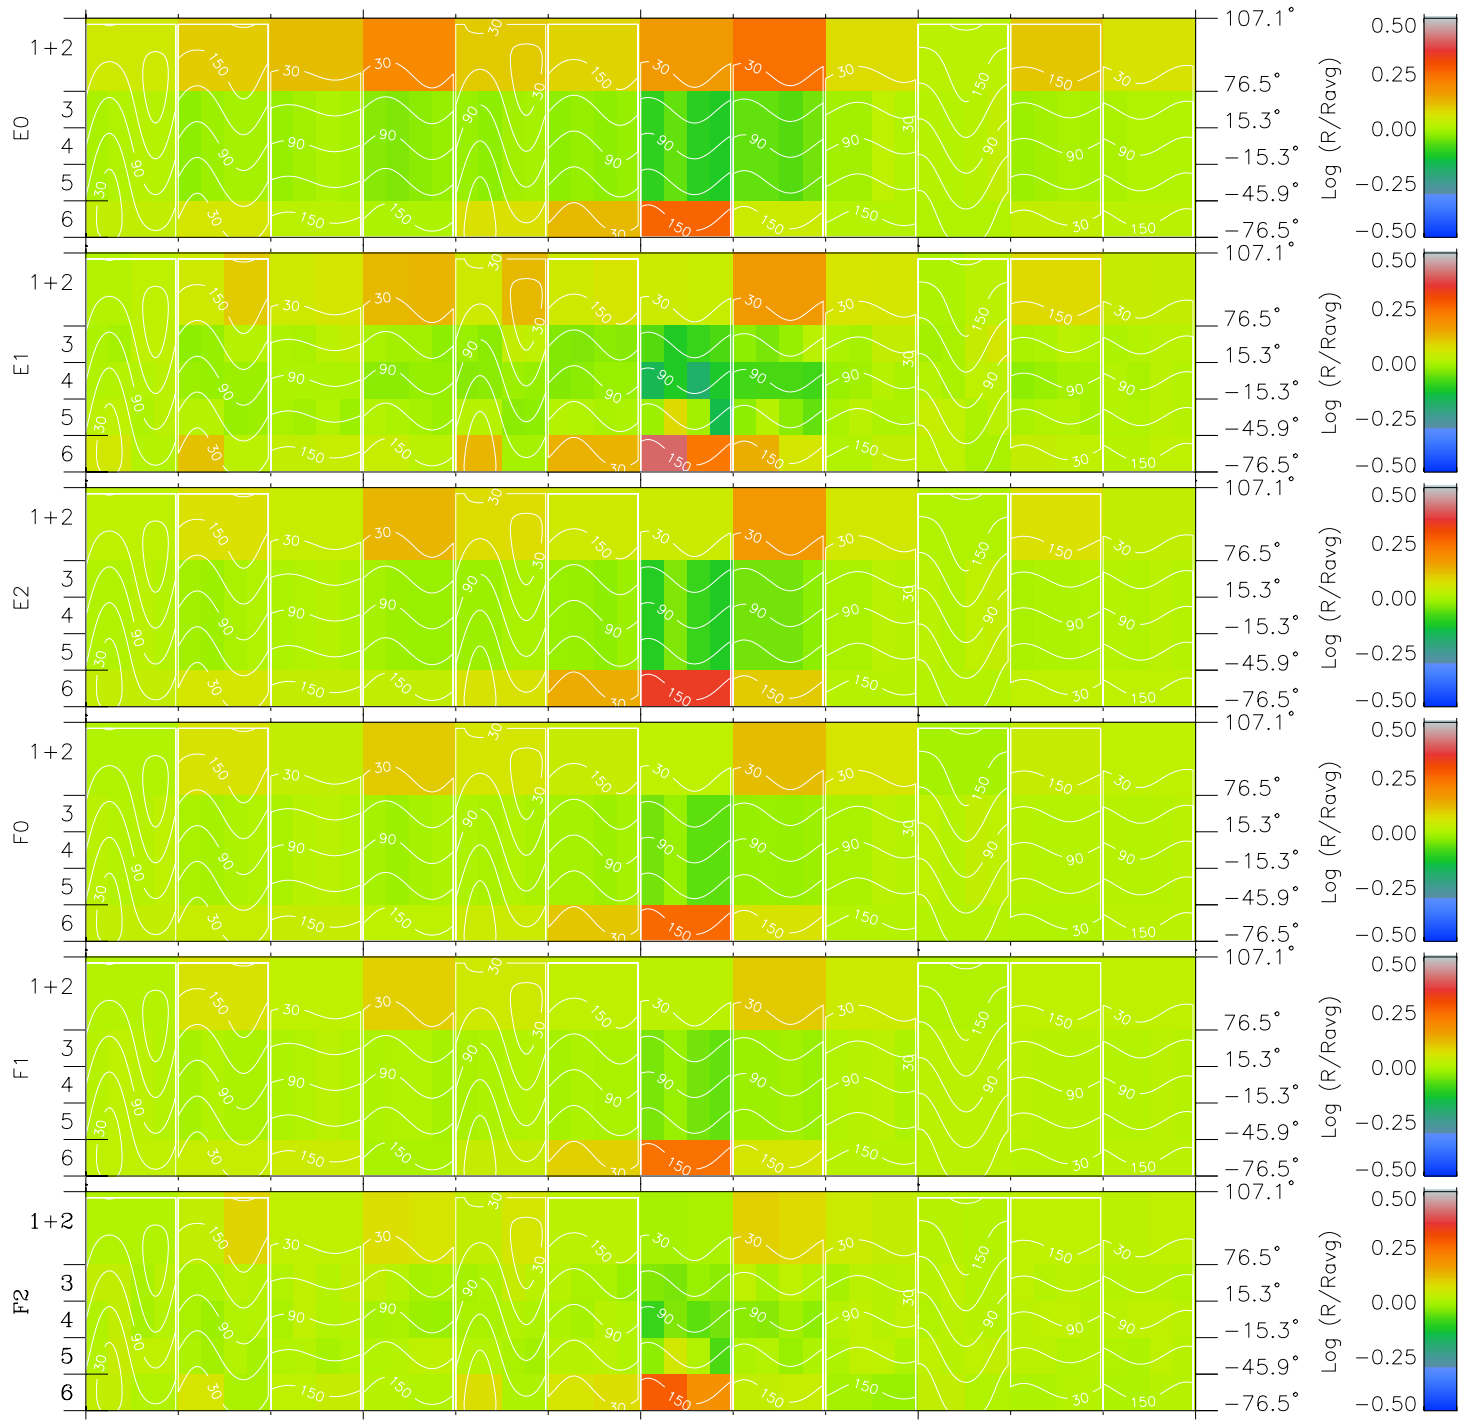

Galileo EPD Real Time All-Sky Anisotropies 97161

Software Version: RTSKY_MEAN V 1.20
 Data Production: 06-03-00
 Plot Production: Sat Sep 15 10:30:28 2001
 Color File: wondr3
 Geofactor File: 1.1

00:00:00 1997-161	161-06	161-12	161-18	00:00:00 1997-162	
+	+	+	+	+	X JSE(R _j)
-82.44	-81.82	-81.18	-80.52	-79.85	Y JSE(R _j)
-45.40	-45.65	-45.89	-46.13	-46.35	Z JSE(R _j)
1.36	1.38	1.41	1.43	1.45	

- ◇ = Jupiter look direction
- = Corotation look direction