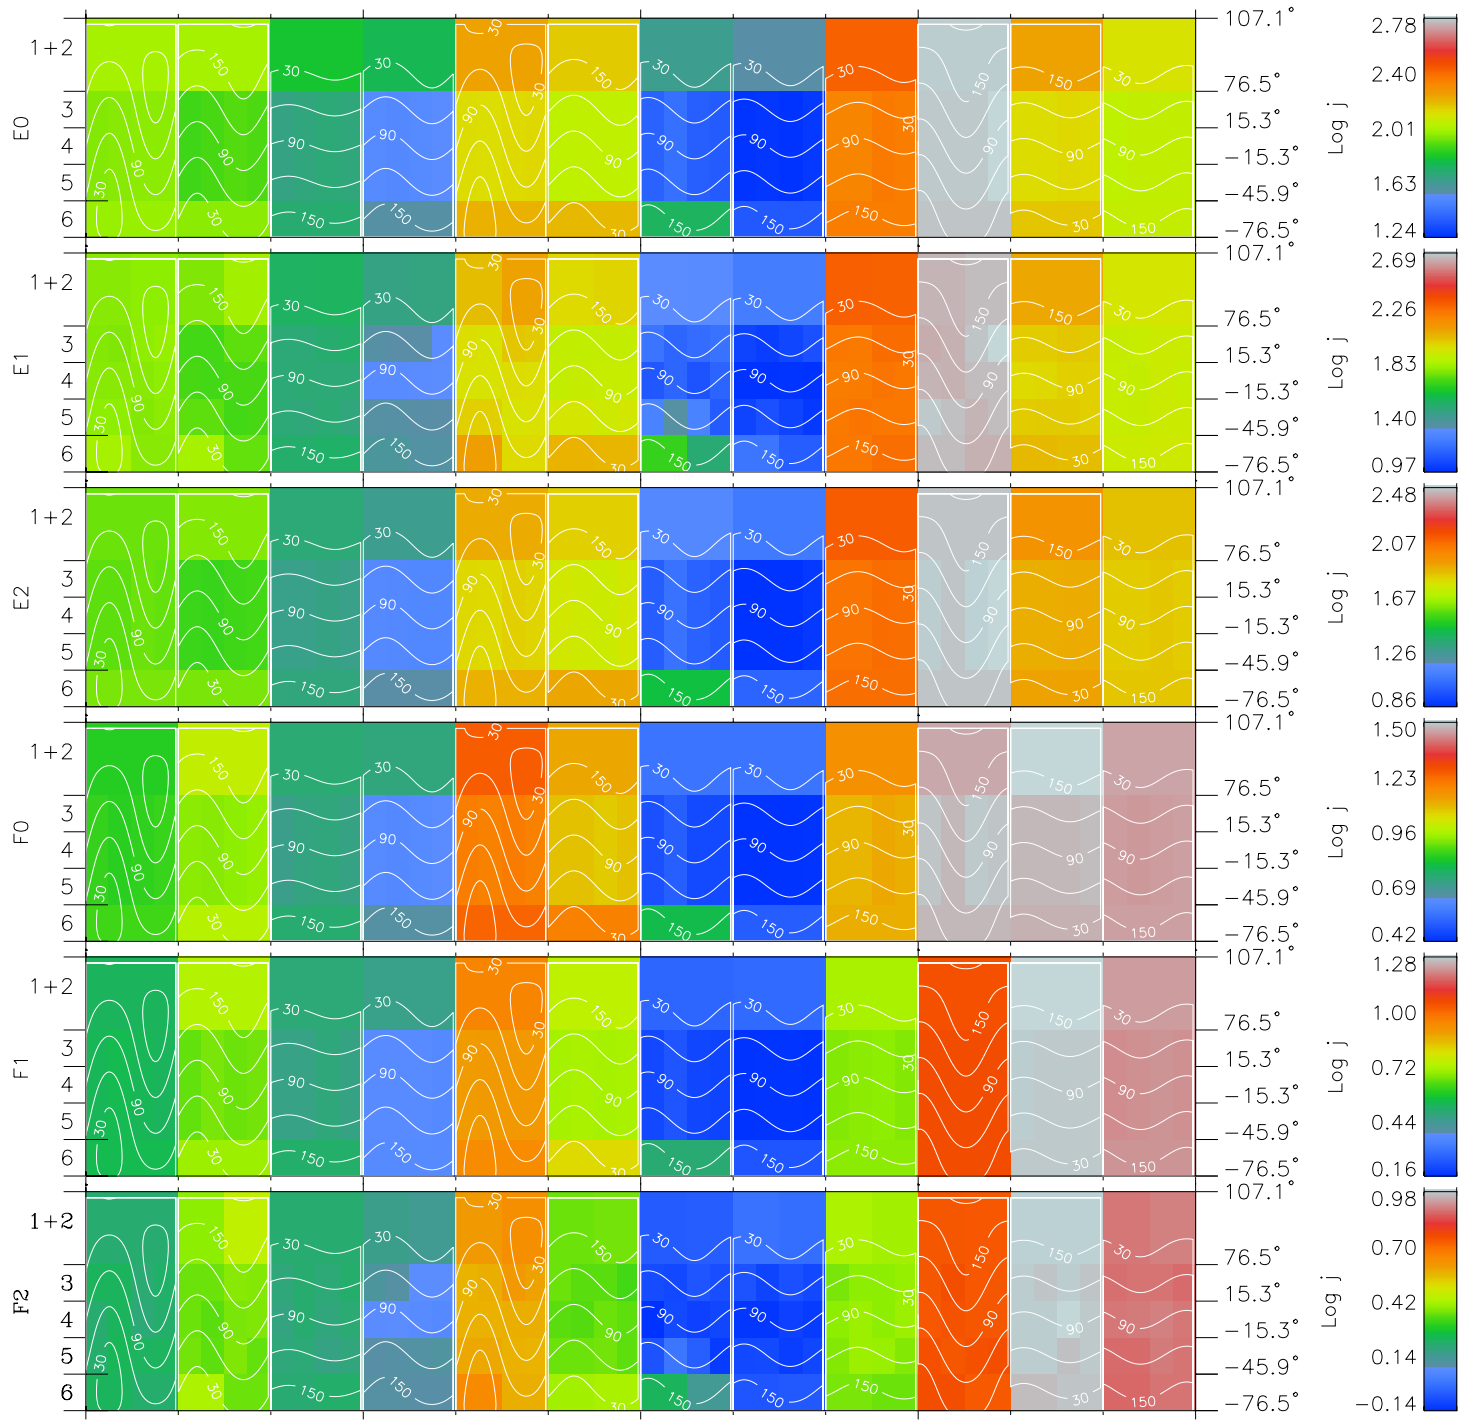

Galileo EPD Real Time All-Sky Anisotropies 97161

Software Version: RTSKY_FLUX V 1.20
 Data Production: 06-03-00
 Plot Production: Sat Sep 15 10:30:43 2001
 Color File: wondr3
 Geofactor File: 1.1

00:00:00 1997-161	161-06	161-12	161-18	00:00:00 1997-162	X JSE(R _j)	Y JSE(R _j)	Z JSE(R _j)
+ -82.44 -45.40 1.36	+ -81.82 -45.65 1.38	+ -81.18 -45.89 1.41	+ -80.52 -46.13 1.43	+ -79.85 -46.35 1.45			

- ◇ = Jupiter look direction
- = Corotation look direction