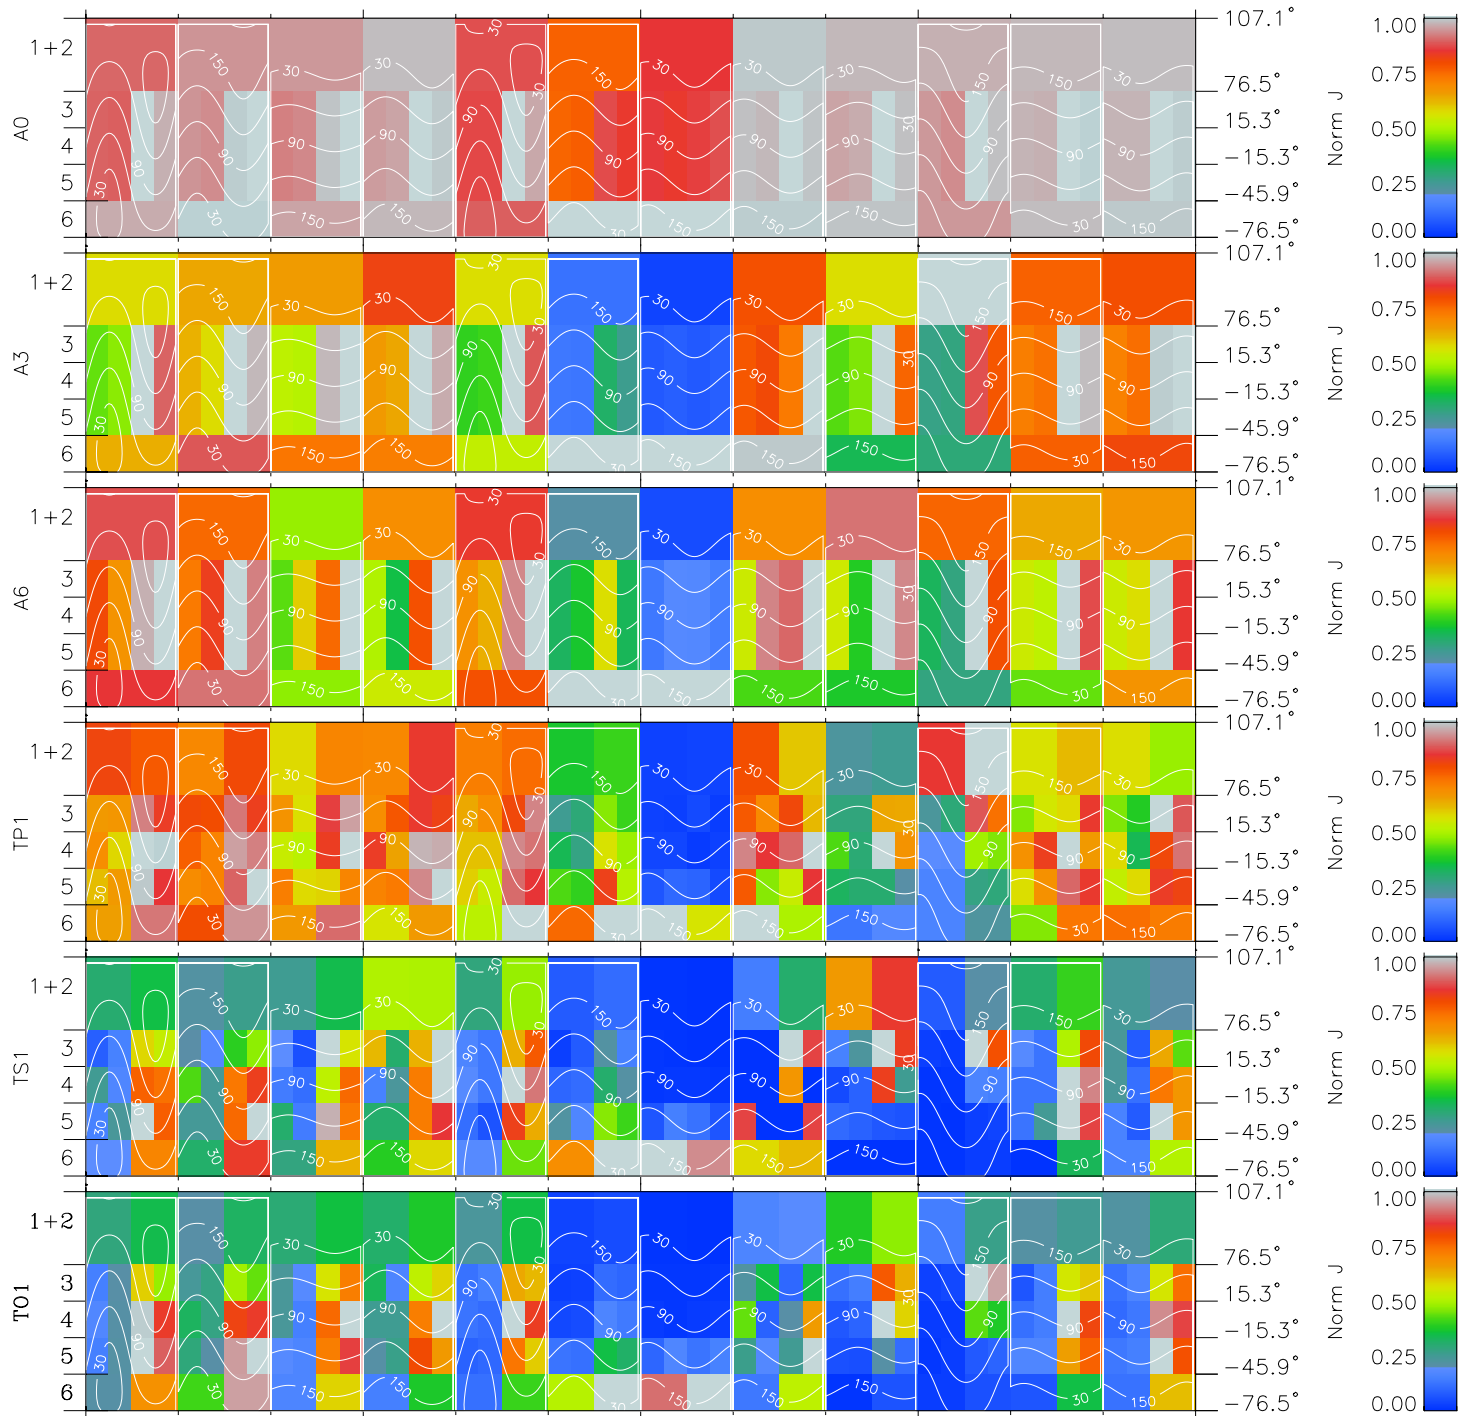

Galileo EPD Real Time All-Sky Anisotropies 97161

Software Version: RTSKY_NORM V 1.20
 Data Production: 06-03-00
 Plot Production: Sat Sep 15 10:30:51 2001
 Color File: wondr3
 Geofactor File: 1.1

00:00:00 1997-161	161-06	161-12	161-18	00:00:00 1997-162	X JSE(R _j)	Y JSE(R _j)	Z JSE(R _j)
+ -82.44 -45.40 1.36	+ -81.82 -45.65 1.38	+ -81.18 -45.89 1.41	+ -80.52 -46.13 1.43	+ -79.85 -46.35 1.45			

- ◇ = Jupiter look direction
- = Corotation look direction