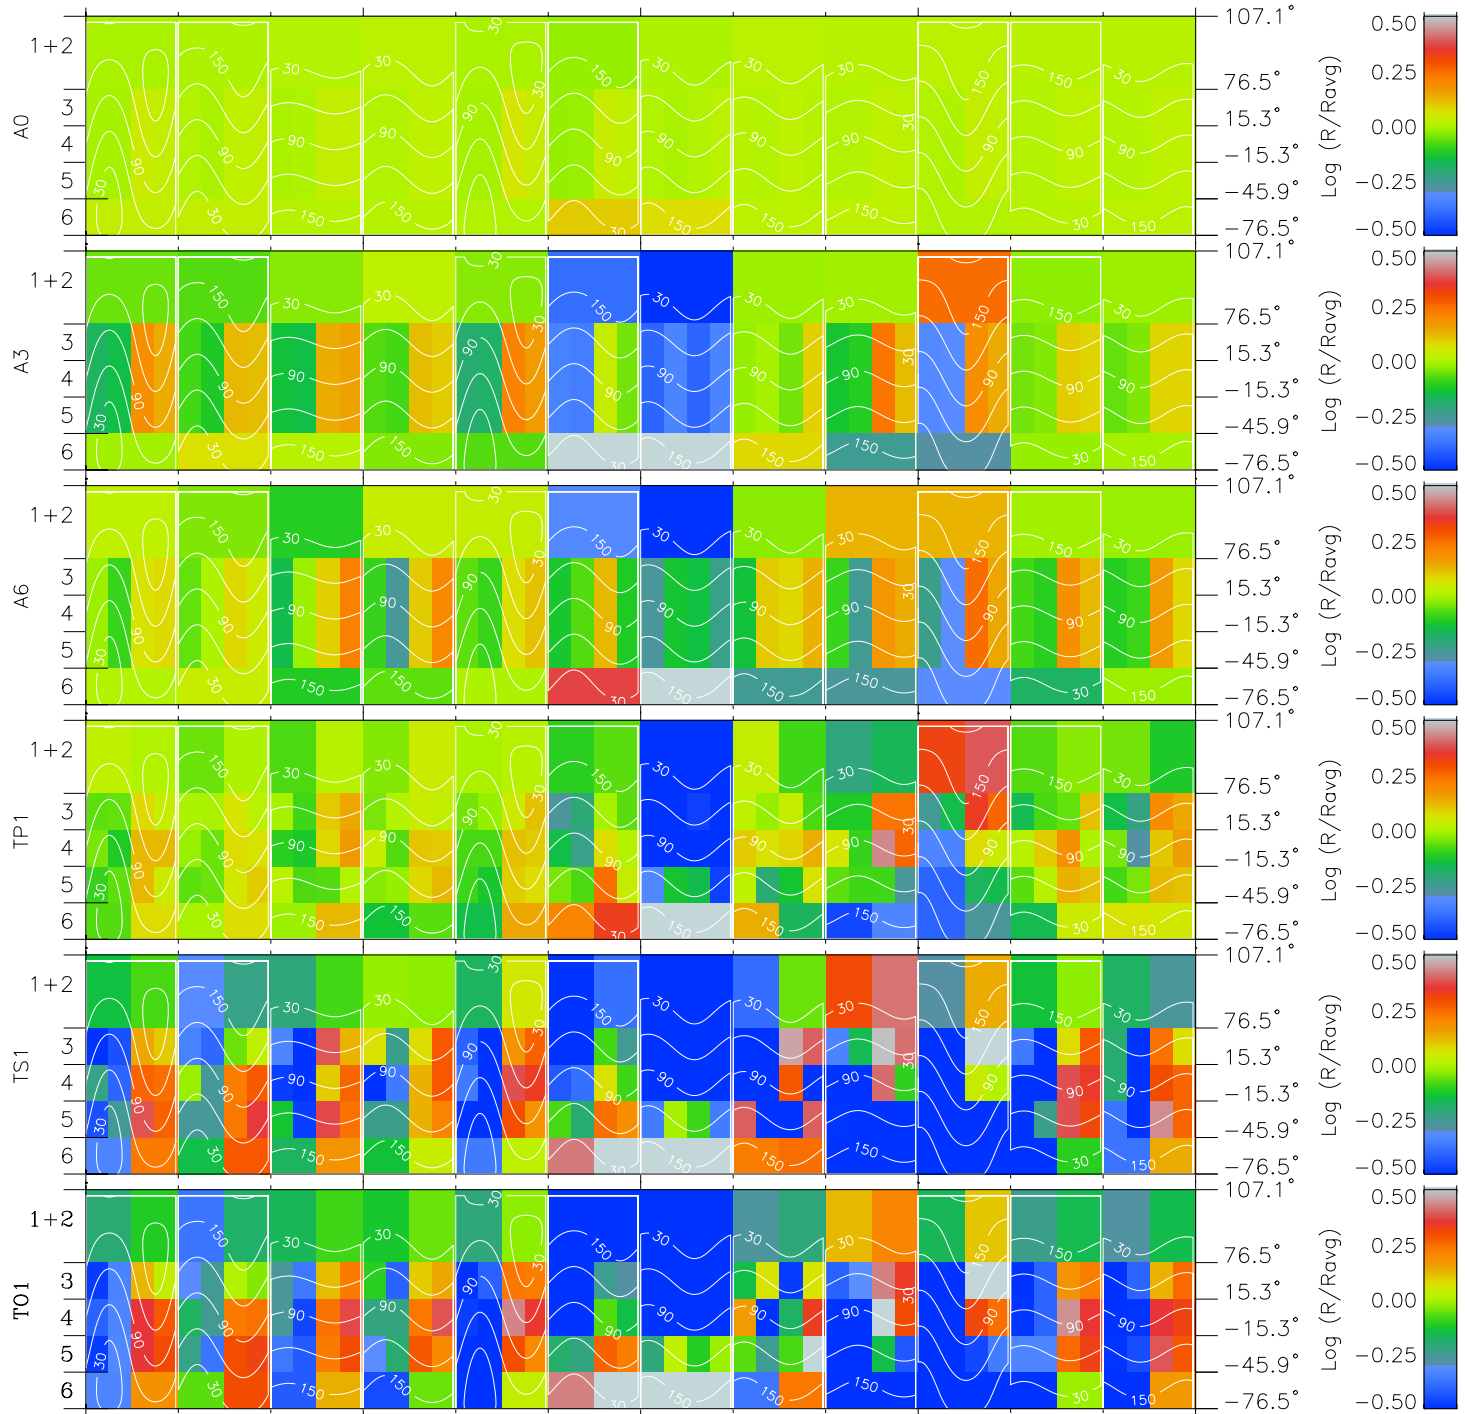

Galileo EPD Real Time All-Sky Anisotropies 97161

Software Version: RTSKY_MEAN V 1.20
 Data Production: 06-03-00
 Plot Production: Sat Sep 15 10:30:21 2001
 Color File: wondr3
 Geofactor File: 1.1

00:00:00 1997-161	161-06	161-12	161-18	00:00:00 1997-162	
+	+	+	+	+	X JSE(R _j)
-82.44	-81.82	-81.18	-80.52	-79.85	Y JSE(R _j)
-45.40	-45.65	-45.89	-46.13	-46.35	Z JSE(R _j)
1.36	1.38	1.41	1.43	1.45	

- ◇ = Jupiter look direction
- = Corotation look direction