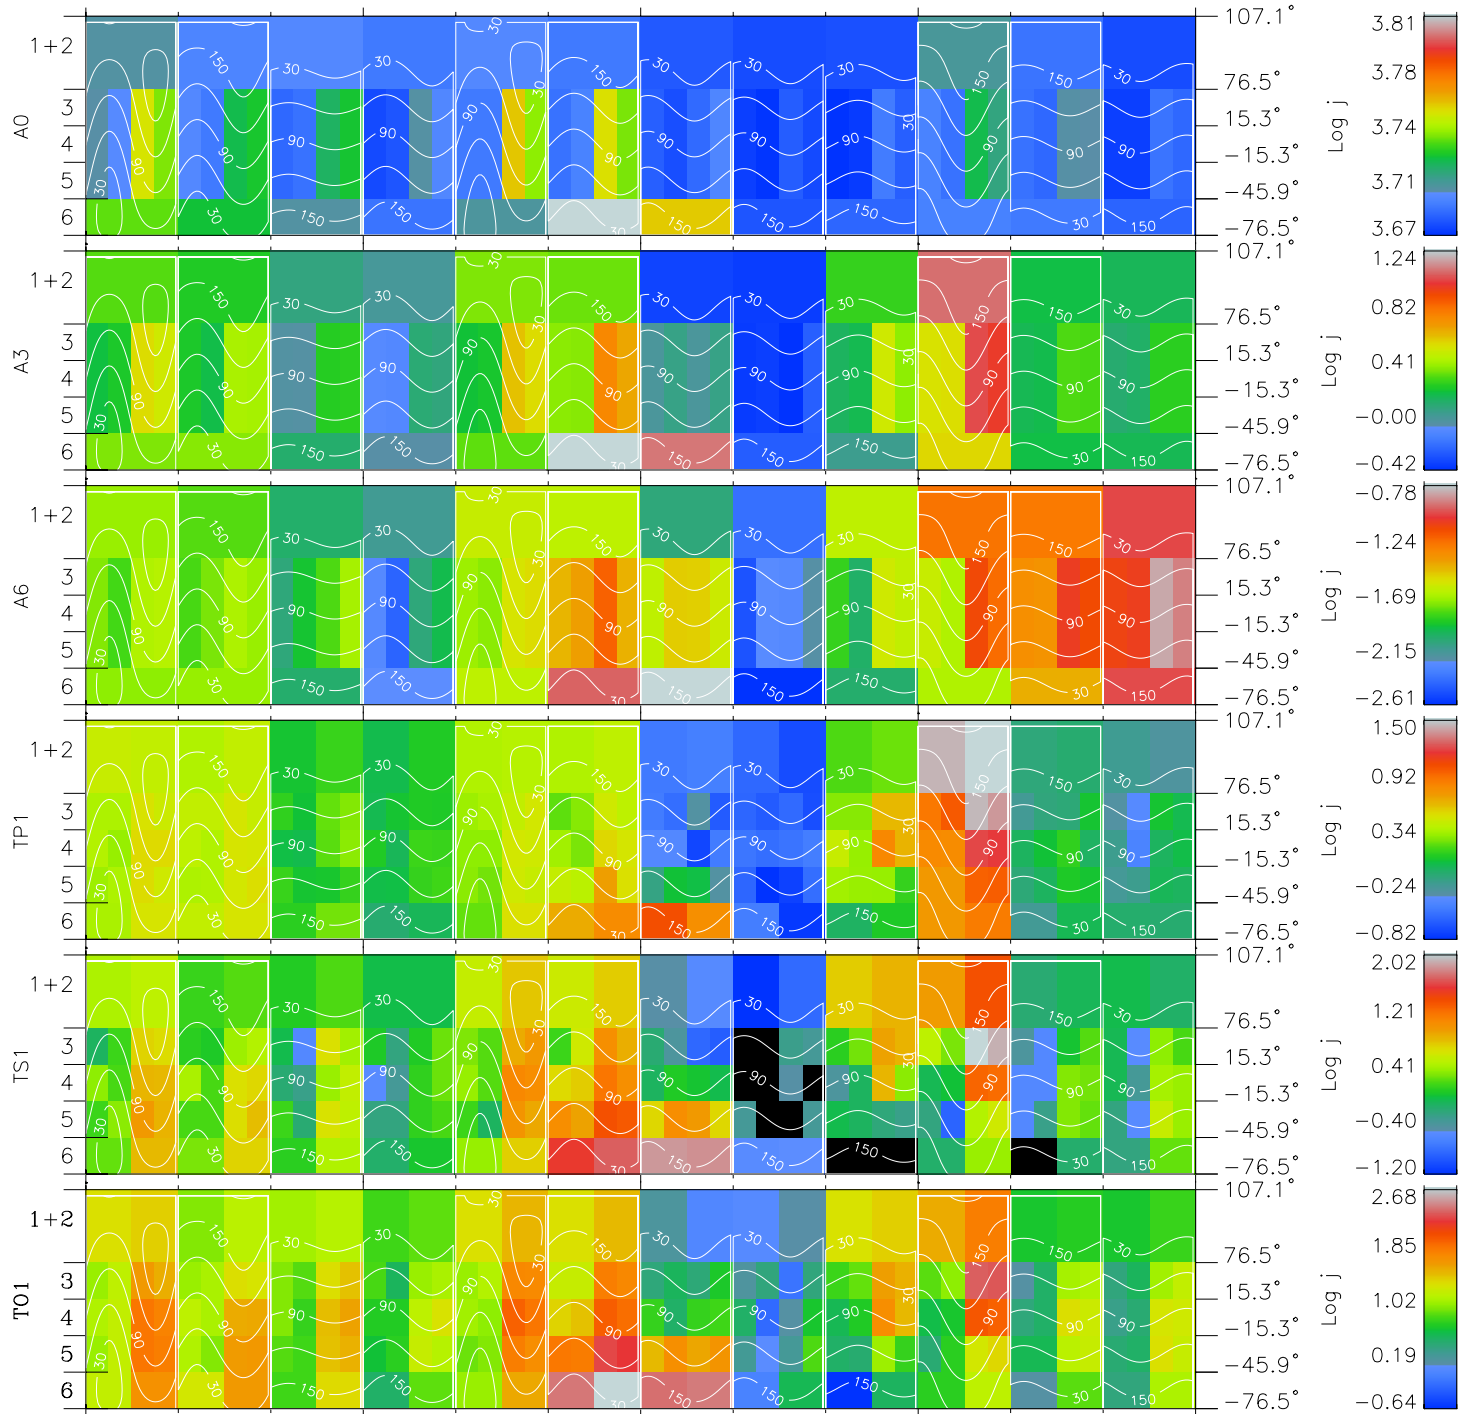

Galileo EPD Real Time All-Sky Anisotropies 97161

Software Version: RTSKY_FLUX V 1.20
Data Production: 06-03-00
Plot Production: Sat Sep 15 10:30:36 2001
Color File: wondr3
Geofactor File: 1.1

00:00:00 1997-161	161-06	161-12	161-18	00:00:00 1997-162	
+	+	+	+	+	X JSE(R _j)
-82.44	-81.82	-81.18	-80.52	-79.85	Y JSE(R _j)
-45.40	-45.65	-45.89	-46.13	-46.35	Z JSE(R _j)
1.36	1.38	1.41	1.43	1.45	

- ◇ = Jupiter look direction
- = Corotation look direction