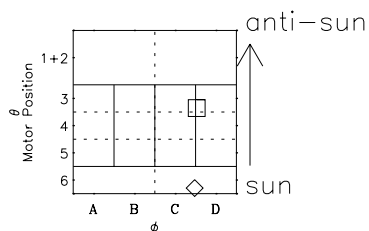

Galileo EPD Real-Time Omni 97161

Software Version: RTLINE_OMNI V 1.20
Data Production: 06-03-00
Plot Production: Sat Sep 15 10:32:16 2001

◇ = Jupiter look direction
□ = Corotation look direction