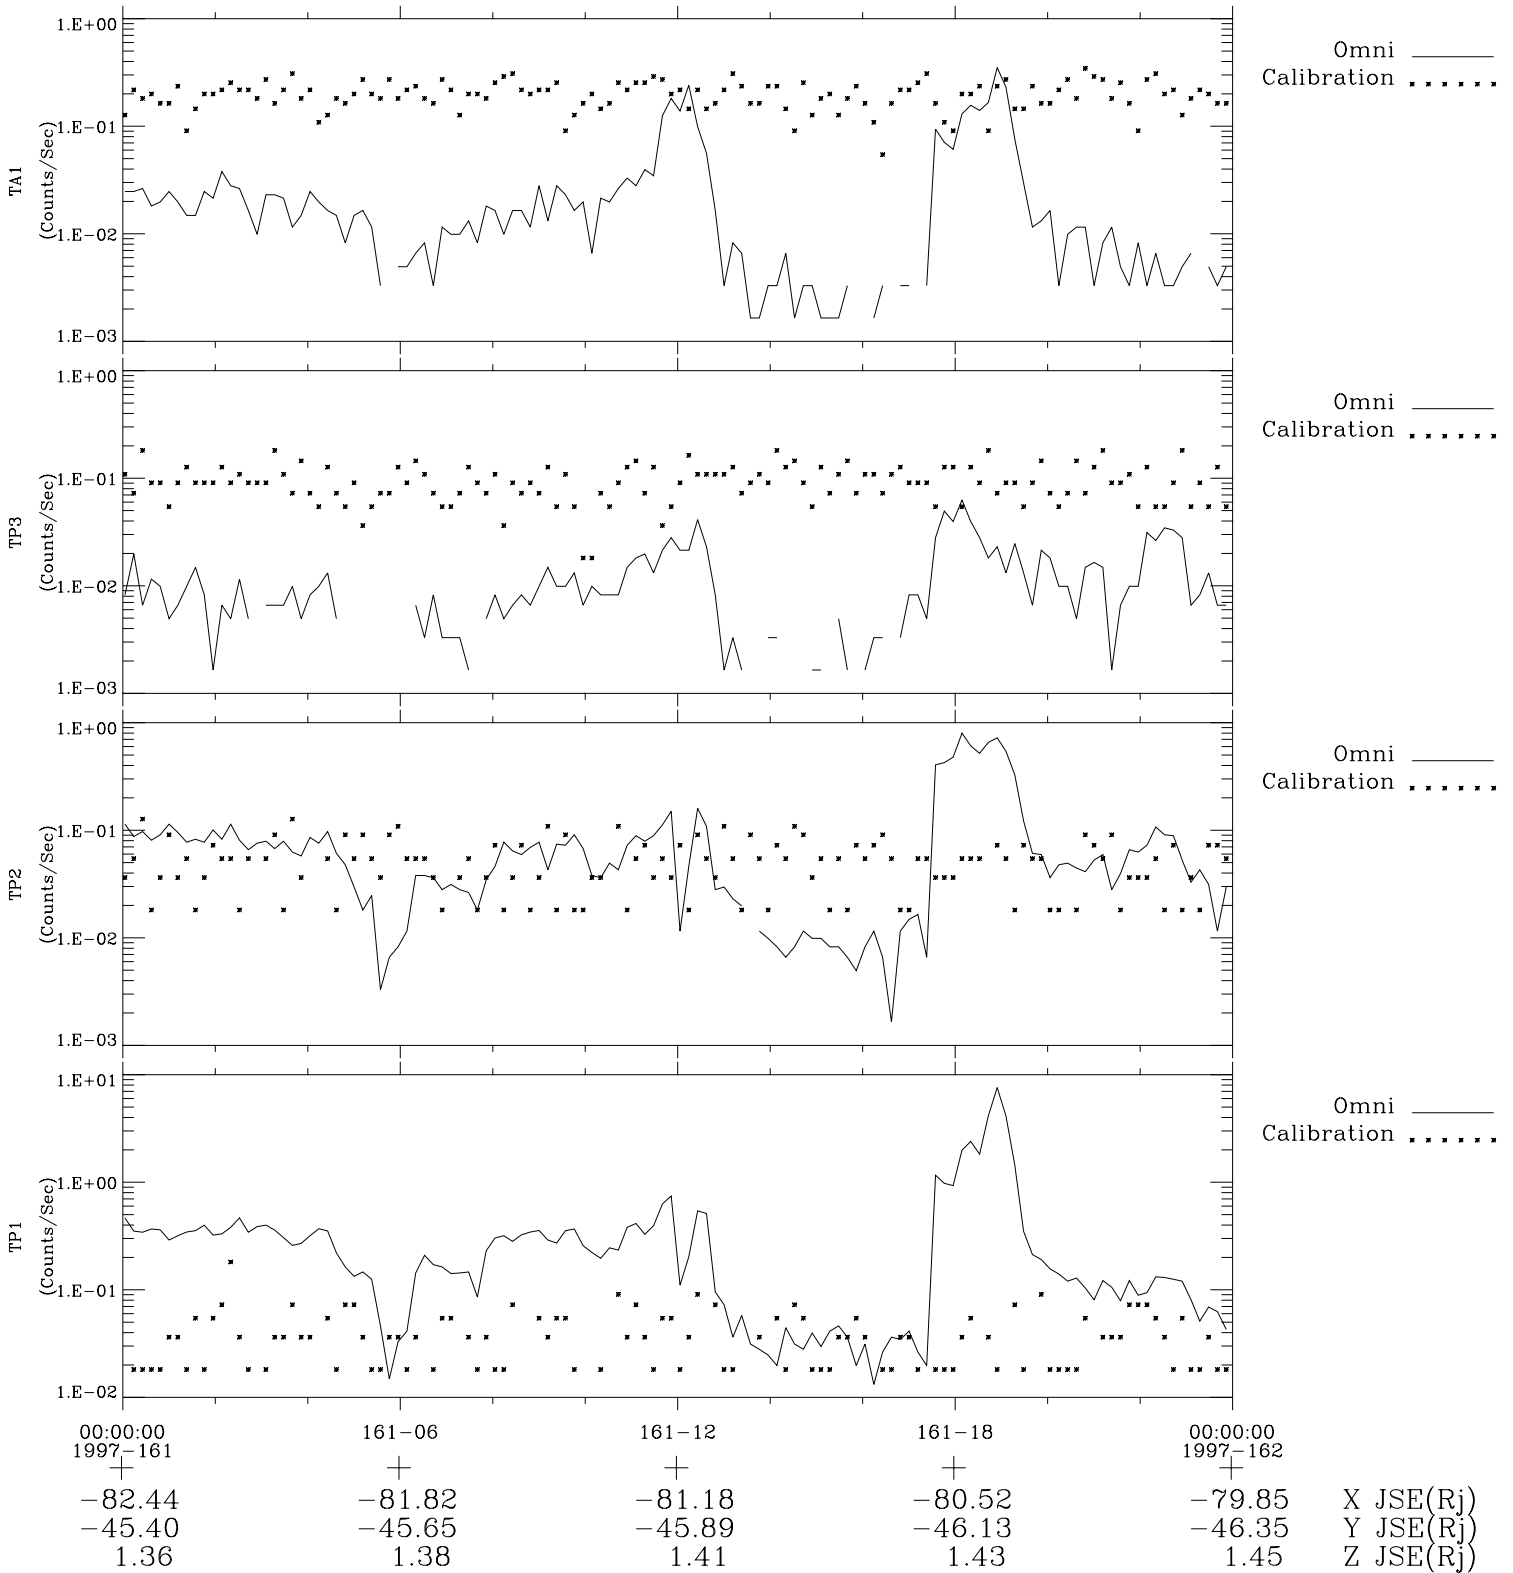

Galileo EPD Real-Time Omni 97161

Software Version: RTLINE_OMNI V 1.20
Data Production: 06-03-00
Plot Production: Sat Sep 15 10:32:14 2001

◇ = Jupiter look direction
□ = Corotation look direction