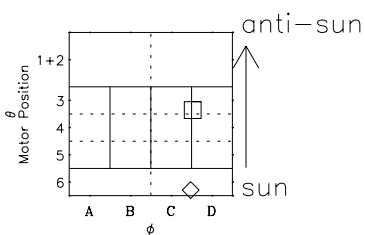

Galileo EPD Real-Time Omni 97161

Software Version: RTLINE_OMNI V 1.20
Data Production: 06-03-00
Plot Production: Sat Sep 15 10:32:14 2001

◇ = Jupiter look direction
□ = Corotation look direction