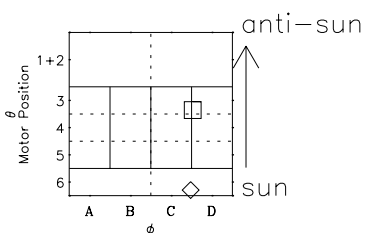

# Galileo EPD Real-Time Six-Sector 97161

Software Version: RTLINE\_R6 V 1.20  
Data Production: 06-03-00  
Plot Production: Sat Sep 15 10:32:24 2001

◇ = Jupiter look direction  
□ = Corotation look direction