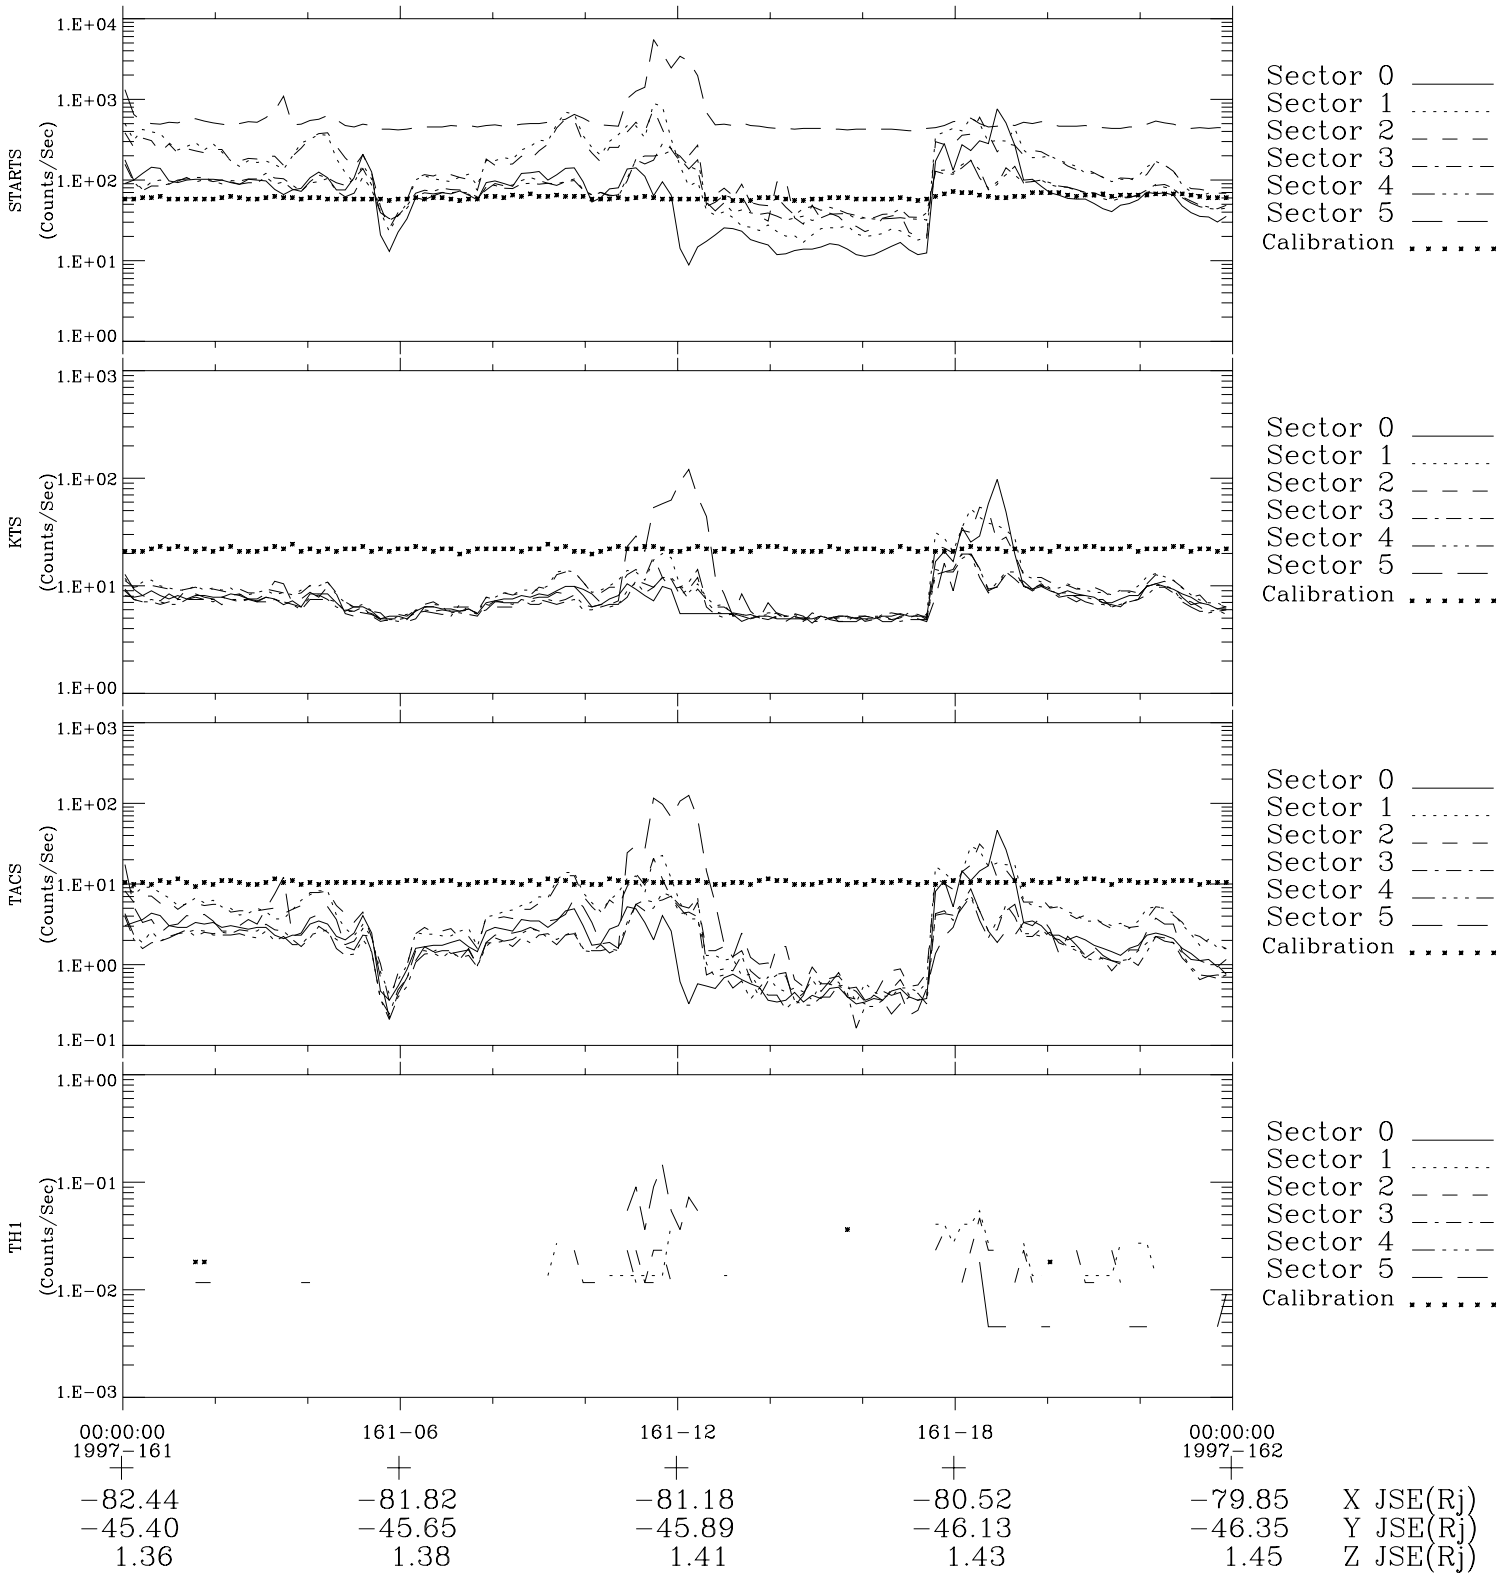

# Galileo EPD Real-Time Six-Sector 97161

Software Version: RTLINE\_R6 V 1.20  
Data Production: 06-03-00  
Plot Production: Sat Sep 15 10:32:24 2001

◇ = Jupiter look direction  
□ = Corotation look direction