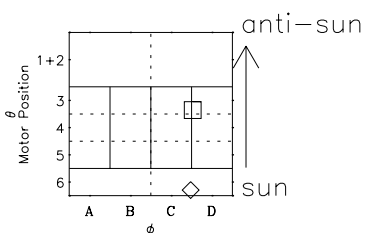

# Galileo EPD Real-Time Six-Sector 97161

Software Version: RTLINE\_R6 V 1.20  
Data Production: 06-03-00  
Plot Production: Sat Sep 15 10:32:23 2001

◇ = Jupiter look direction  
□ = Corotation look direction