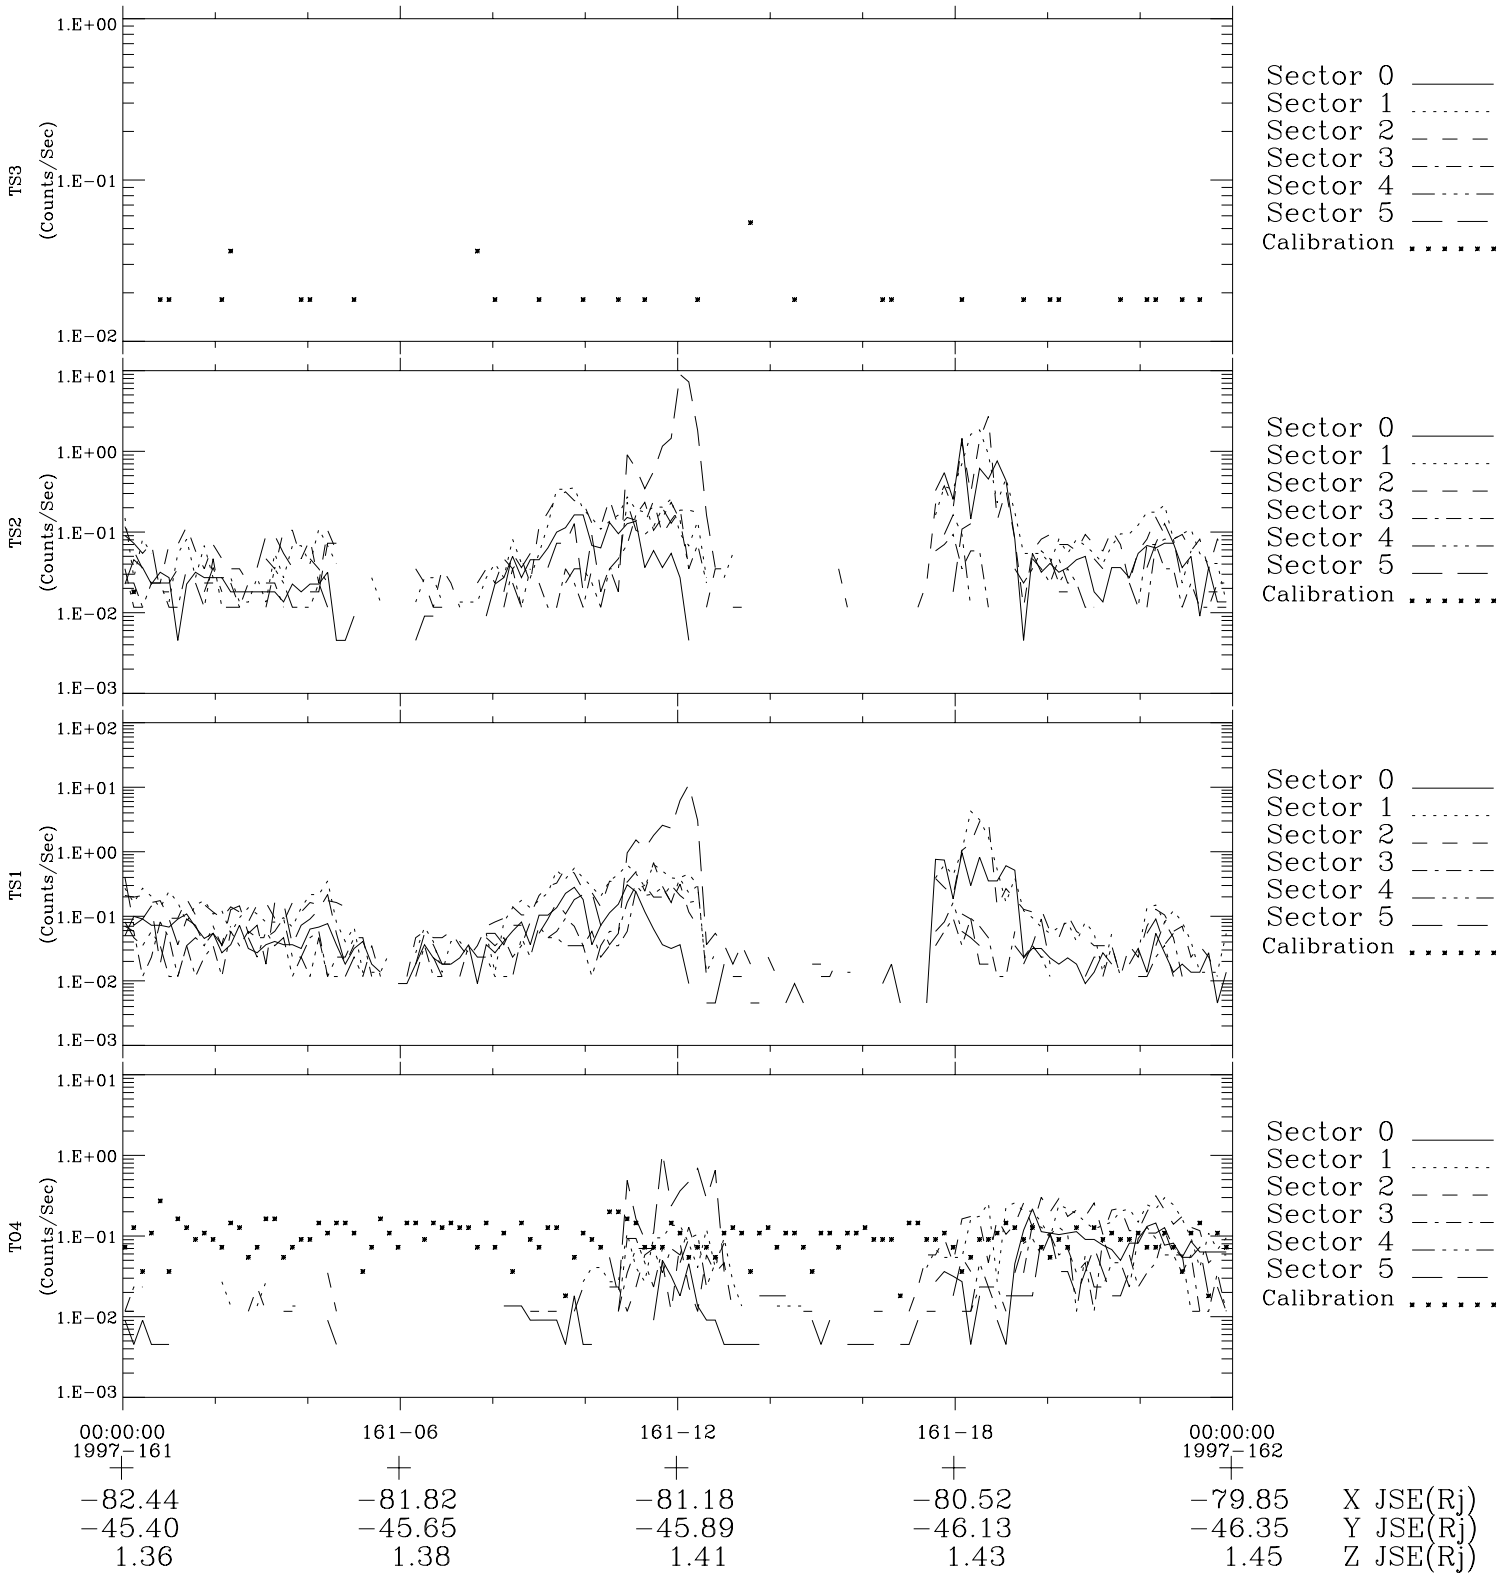

# Galileo EPD Real-Time Six-Sector 97161

Software Version: RTLINE\_R6 V 1.20  
Data Production: 06-03-00  
Plot Production: Sat Sep 15 10:32:23 2001

◇ = Jupiter look direction  
□ = Corotation look direction