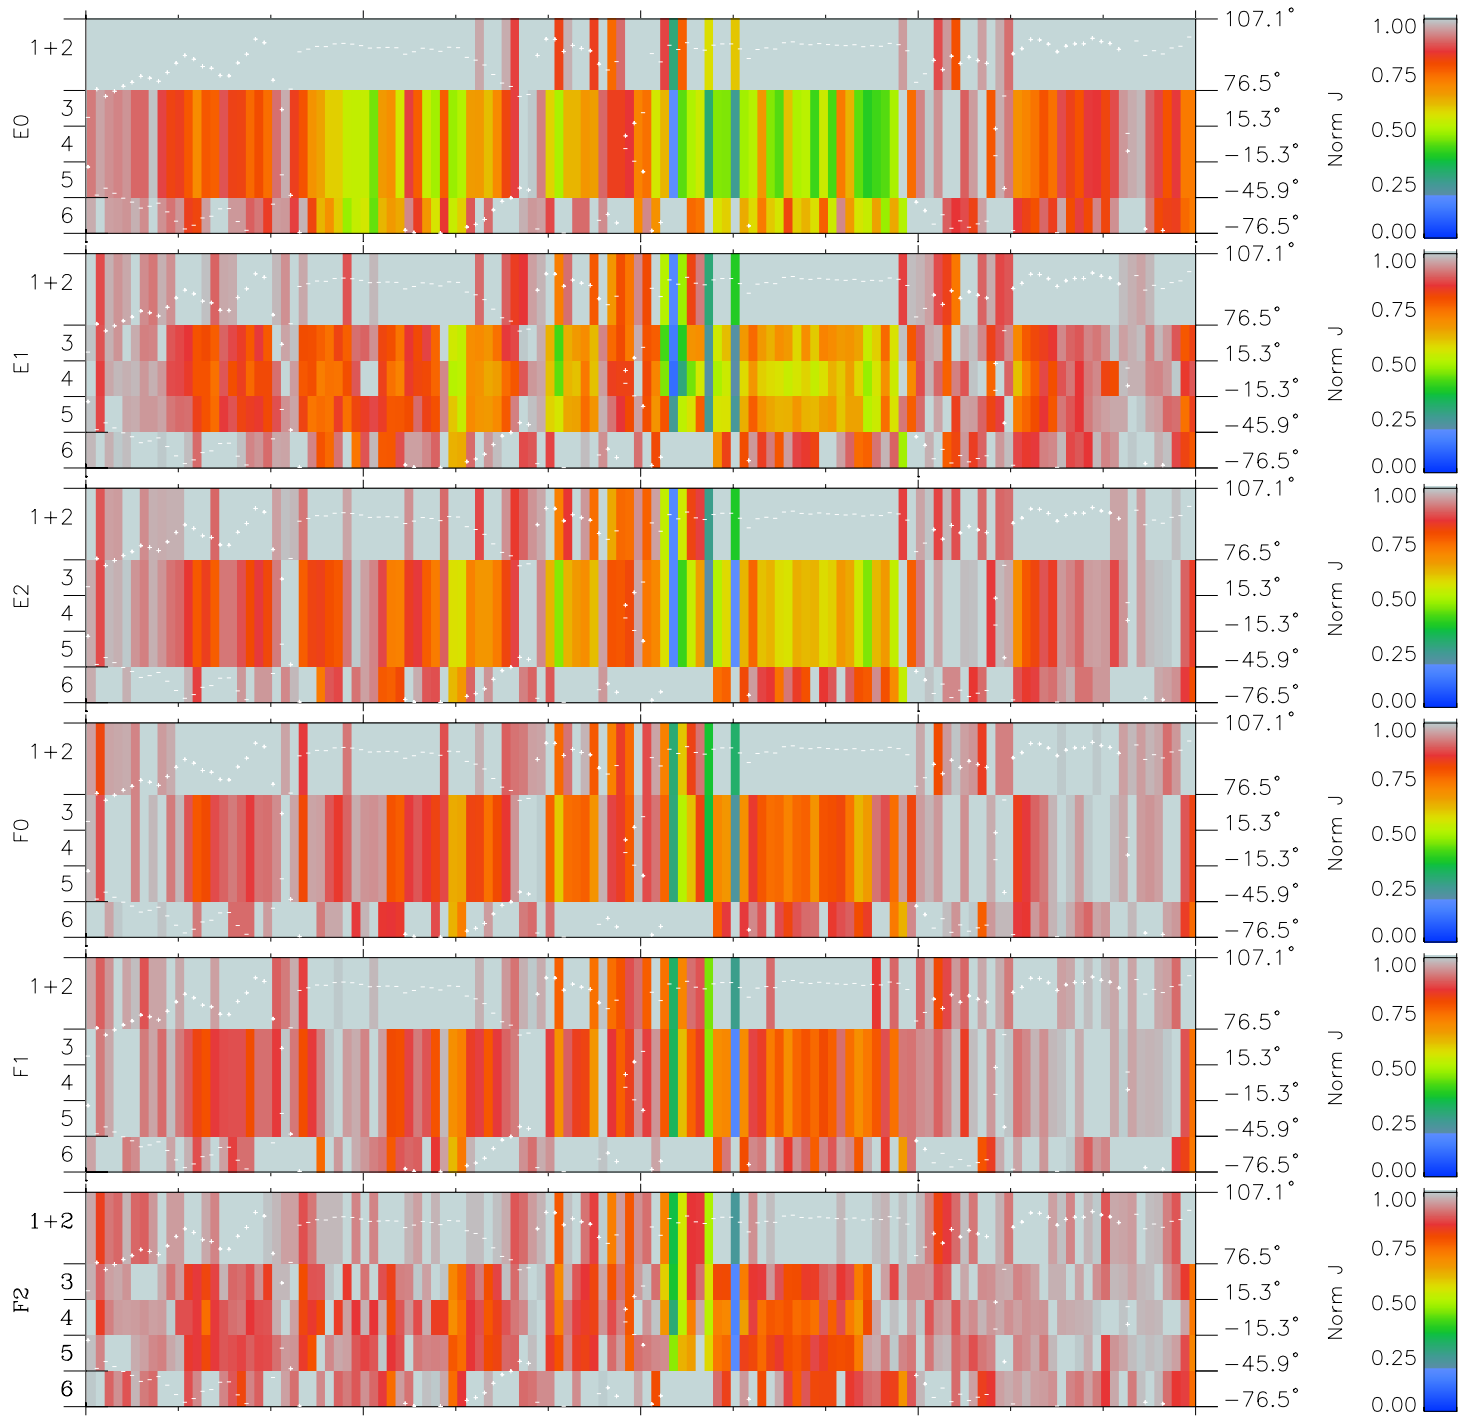

# Galileo EPD Real Elevation Anisotropies 97161

Software Version: RTELEV\_NORM V 1.20  
Data Production: 06-03-00  
Plot Production: Sat Sep 15 10:31:34 2001  
Color File: wondr3  
Geofactor File: 1.1

00:00:00 1997-161	161-06	161-12	161-18	00:00:00 1997-162	
+	+	+	+	+	
-82.44	-81.82	-81.18	-80.52	-79.85	X JSE(R <sub>j</sub> )
-45.40	-45.65	-45.89	-46.13	-46.35	Y JSE(R <sub>j</sub> )
1.36	1.38	1.41	1.43	1.45	Z JSE(R <sub>j</sub> )

- ◇ = Jupiter look direction
- = Corotation look direction