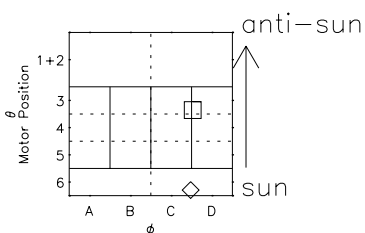

# Galileo EPD Real Elevation Anisotropies 97161

Software Version: RTELEV\_NORM V 1.20  
Data Production: 06-03-00  
Plot Production: Sat Sep 15 10:31:34 2001  
Color File: wondr3  
Geofactor File: 1.1

00:00:00 1997-161	161-06	161-12	161-18	00:00:00 1997-162	
+	+	+	+	+	
-82.44	-81.82	-81.18	-80.52	-79.85	X JSE(R <sub>j</sub> )
-45.40	-45.65	-45.89	-46.13	-46.35	Y JSE(R <sub>j</sub> )
1.36	1.38	1.41	1.43	1.45	Z JSE(R <sub>j</sub> )

- ◇ = Jupiter look direction
- = Corotation look direction