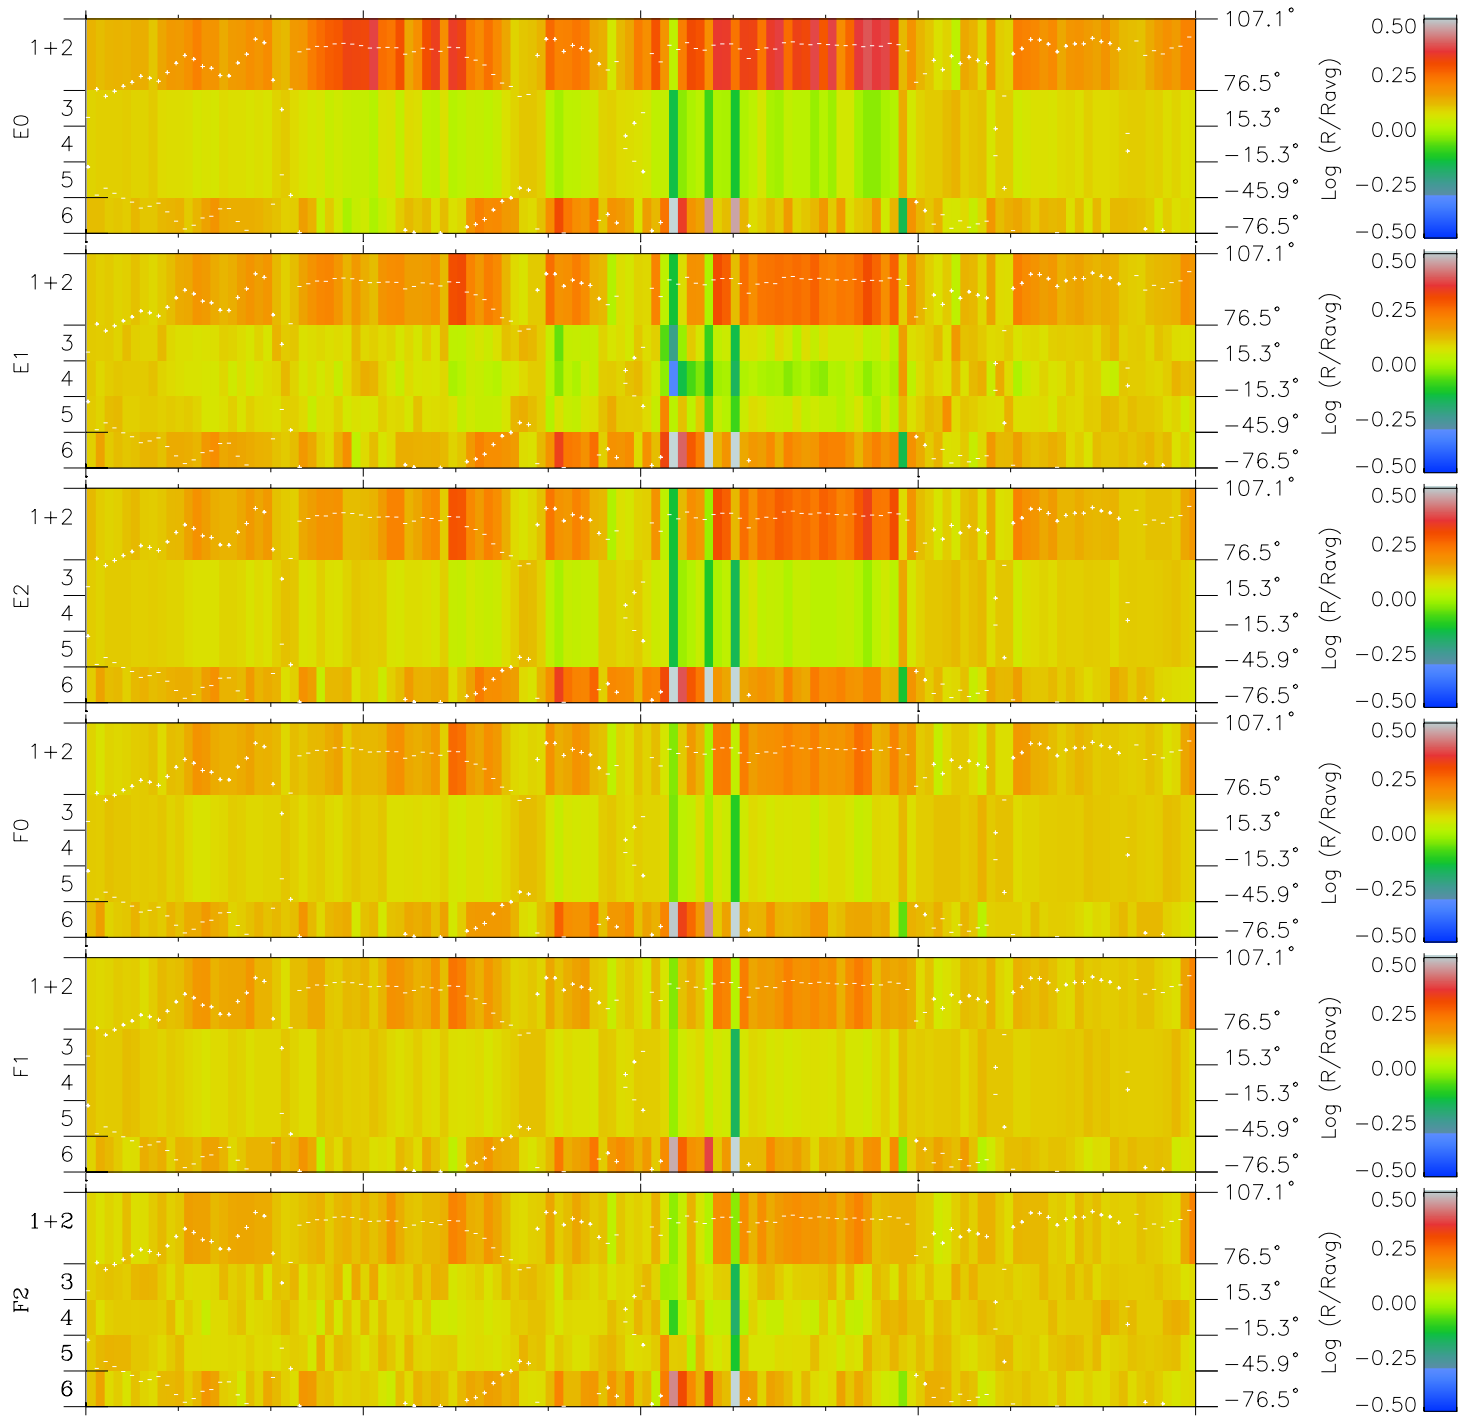

Galileo EPD Real Elevation Anisotropies 97161

Software Version: RTELEV_MEAN V 1.20
 Data Production: 06-03-00
 Plot Production: Sat Sep 15 10:31:10 2001
 Color File: wondr3
 Geofactor File: 1.1

00:00:00 1997-161	161-06	161-12	161-18	00:00:00 1997-162	
+	+	+	+	+	
-82.44	-81.82	-81.18	-80.52	-79.85	X JSE(R _j)
-45.40	-45.65	-45.89	-46.13	-46.35	Y JSE(R _j)
1.36	1.38	1.41	1.43	1.45	Z JSE(R _j)

- ◇ = Jupiter look direction
- = Corotation look direction