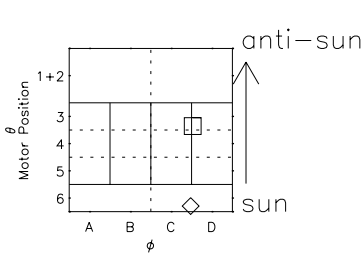

Galileo EPD Real Elevation Anisotropies 97161

Software Version: RTELEV_MEAN V 1.20
 Data Production: 06-03-00
 Plot Production: Sat Sep 15 10:31:10 2001
 Color File: wondr3
 Geofactor File: 1.1

00:00:00 1997-161	161-06	161-12	161-18	00:00:00 1997-162	
+	+	+	+	+	
-82.44	-81.82	-81.18	-80.52	-79.85	X JSE(R _j)
-45.40	-45.65	-45.89	-46.13	-46.35	Y JSE(R _j)
1.36	1.38	1.41	1.43	1.45	Z JSE(R _j)

- ◇ = Jupiter look direction
- = Corotation look direction