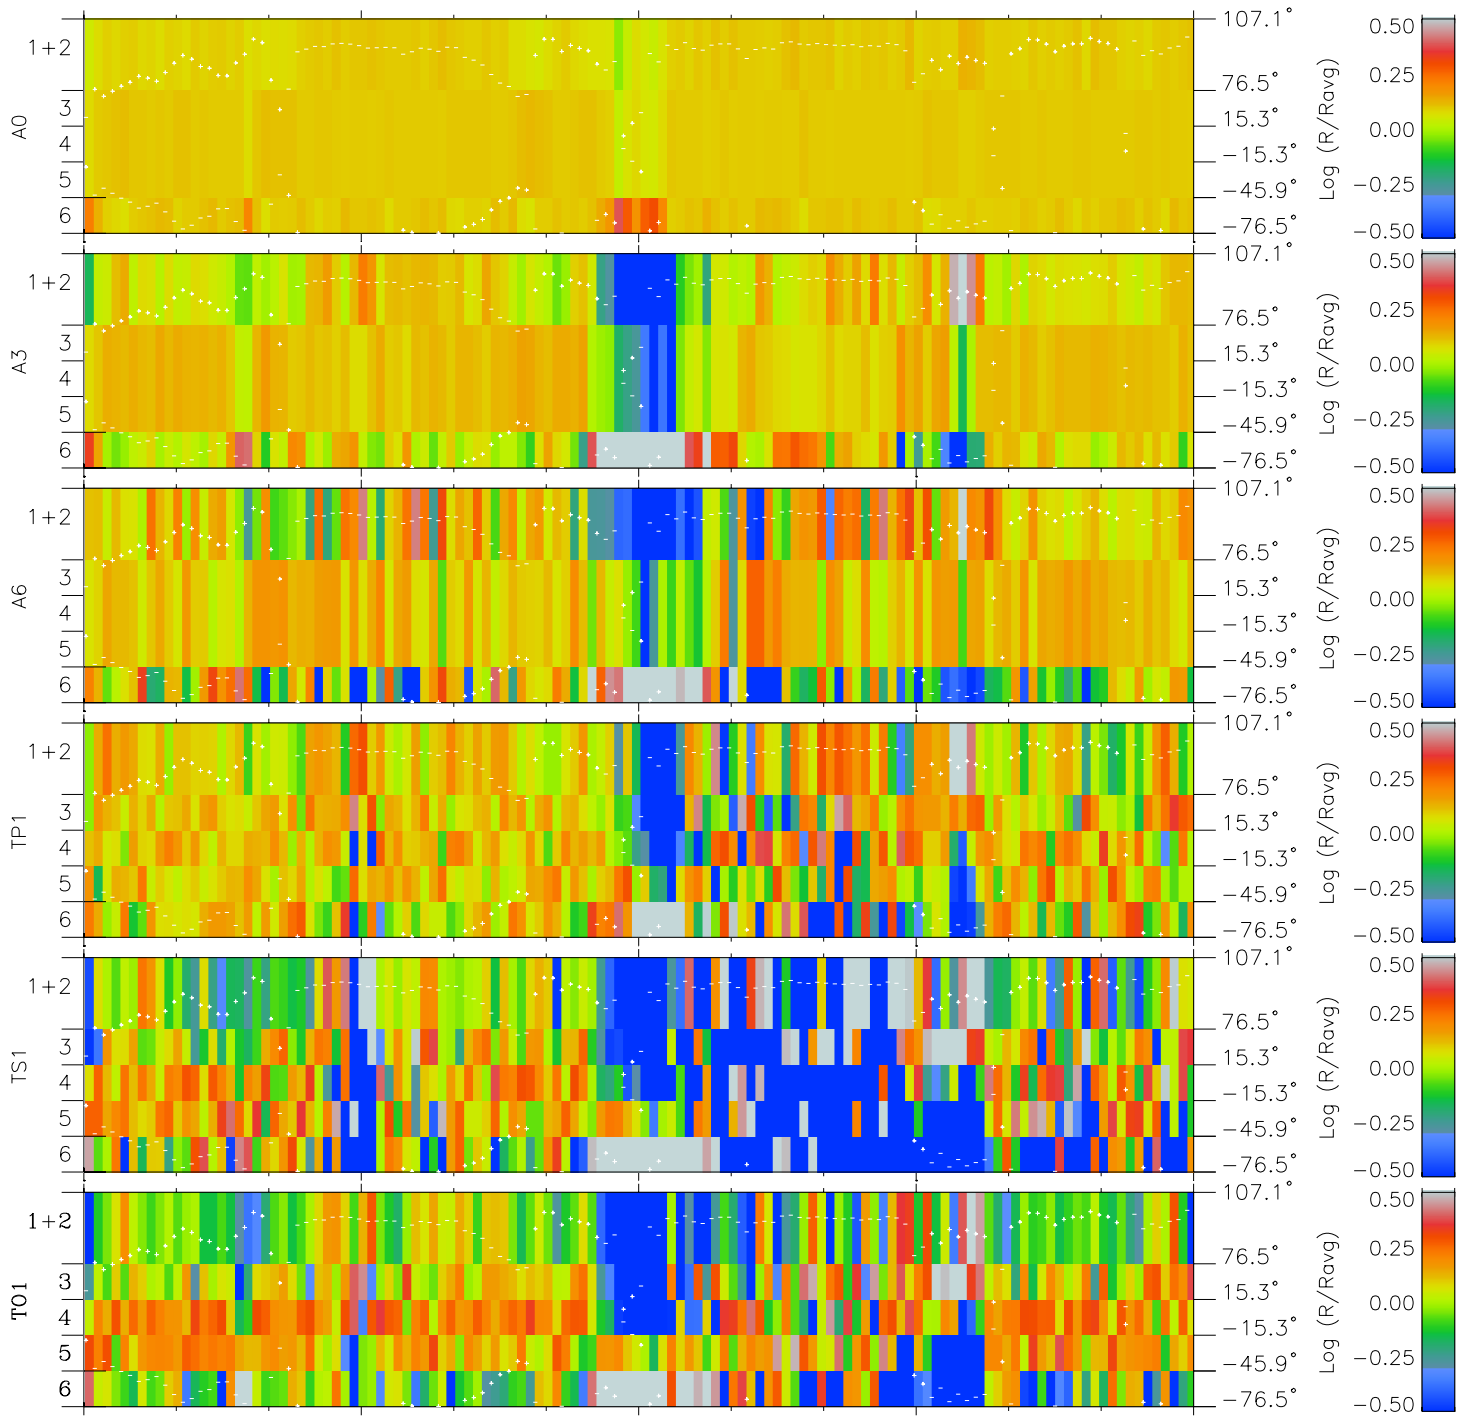

Galileo EPD Real Elevation Anisotropies 97161

Software Version: RTELEV_MEAN V 1.20
 Data Production: 06-03-00
 Plot Production: Sat Sep 15 10:31:04 2001
 Color File: wondr3
 Geofactor File: 1.1

| | | | | | |
|----------------------|--------|--------|--------|----------------------|----------------|
| 00:00:00 1997-161 | 161-06 | 161-12 | 161-18 | 00:00:00 1997-162 | |
| + | + | + | + | + | X JSE(R_j) |
| -82.44 | -81.82 | -81.18 | -80.52 | -79.85 | Y JSE(R_j) |
| -45.40 | -45.65 | -45.89 | -46.13 | -46.35 | Z JSE(R_j) |
| 1.36 | 1.38 | 1.41 | 1.43 | 1.45 | |

- ◇ = Jupiter look direction
- = Corotation look direction