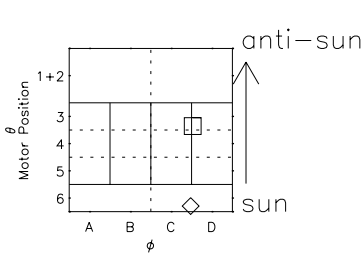

# Galileo EPD Real Elevation Anisotropies 97161

Software Version: RTELEV\_FLUX V 1.20  
Data Production: 06-03-00  
Plot Production: Sat Sep 15 10:31:16 2001  
Color File: wondr3  
Geofactor File: 1.1

00:00:00 1997-161	161-06	161-12	161-18	00:00:00 1997-162	
+	+	+	+	+	X JSE( $R_j$ )
-82.44	-81.82	-81.18	-80.52	-79.85	Y JSE( $R_j$ )
-45.40	-45.65	-45.89	-46.13	-46.35	Z JSE( $R_j$ )
1.36	1.38	1.41	1.43	1.45	

- ◇ = Jupiter look direction
- = Corotation look direction