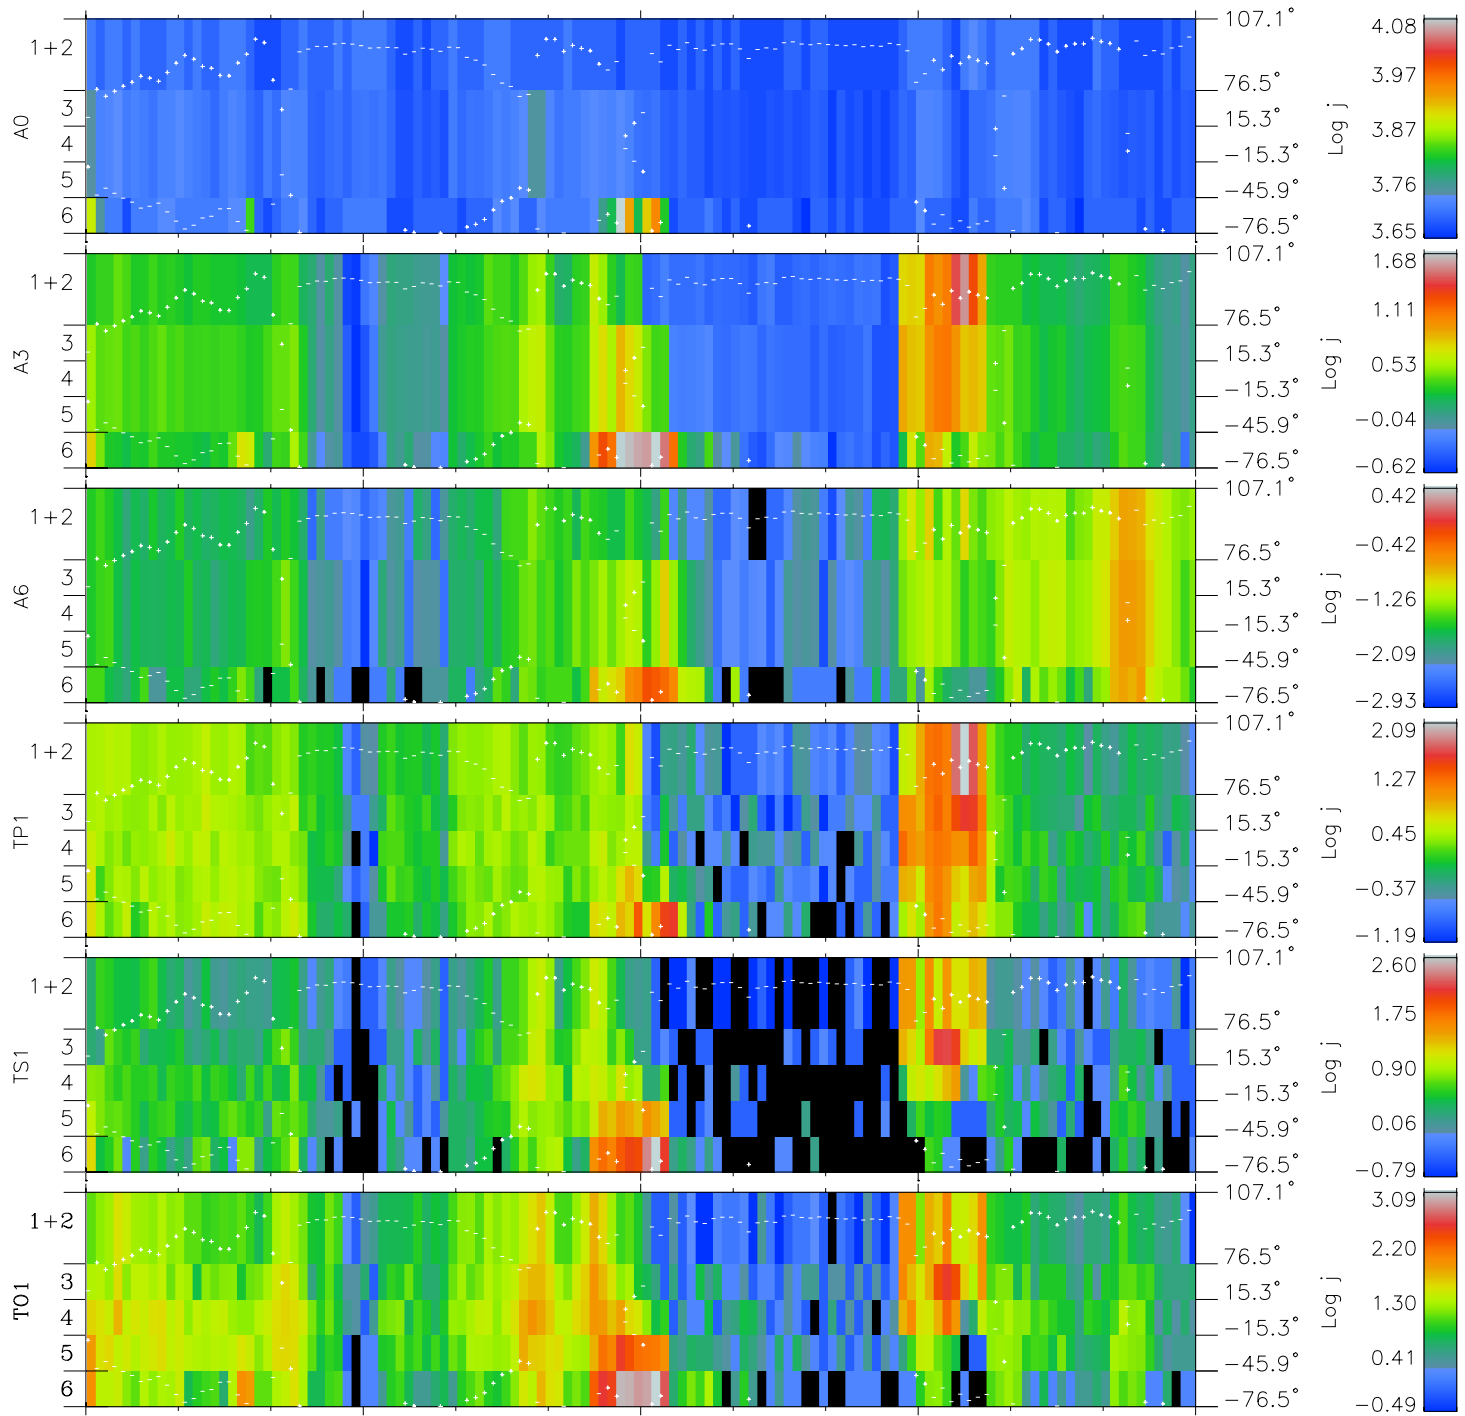

# Galileo EPD Real Elevation Anisotropies 97161

Software Version: RTELEV\_FLUX V 1.20  
Data Production: 06-03-00  
Plot Production: Sat Sep 15 10:31:16 2001  
Color File: wondr3  
Geofactor File: 1.1

00:00:00 1997-161	161-06	161-12	161-18	00:00:00 1997-162	
+	+	+	+	+	X JSE( $R_j$ )
-82.44	-81.82	-81.18	-80.52	-79.85	Y JSE( $R_j$ )
-45.40	-45.65	-45.89	-46.13	-46.35	Z JSE( $R_j$ )
1.36	1.38	1.41	1.43	1.45	

- ◇ = Jupiter look direction
- = Corotation look direction