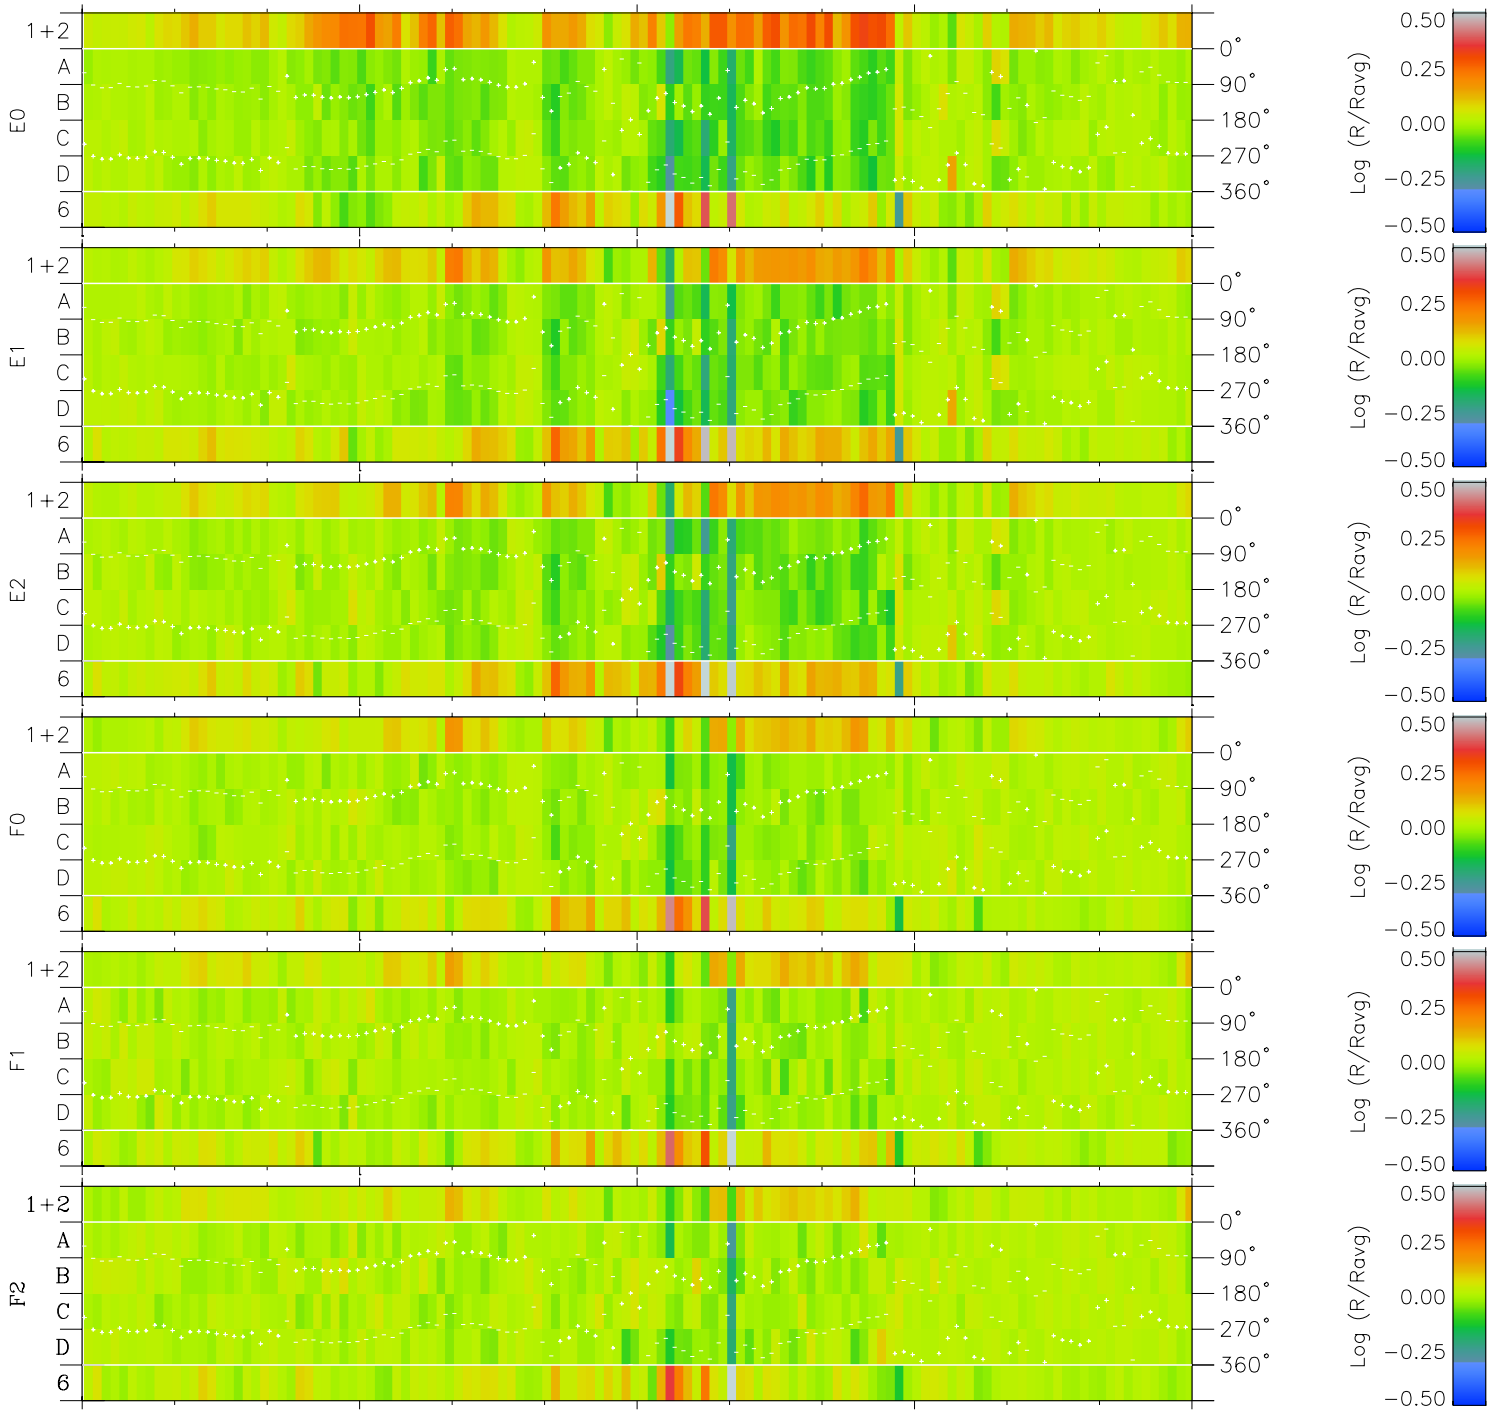

Galileo EPD Real Time Azimuth Anisotropies 97161

Software Version: RTAZIM_MEAN V 1.20
 Data Production: 06-03-00
 Plot Production: Sat Sep 15 10:31:45 2001
 Color File: wondr3
 Geofactor File: 1.1

00:00:00 1997-161	161-06	161-12	161-18	00:00:00 1997-162	
+	+	+	+	+	X JSE(R _j)
-82.44	-81.82	-81.18	-80.52	-79.85	Y JSE(R _j)
-45.40	-45.65	-45.89	-46.13	-46.35	Z JSE(R _j)
1.36	1.38	1.41	1.43	1.45	

- ◇ = Jupiter look direction
- = Corotation look direction