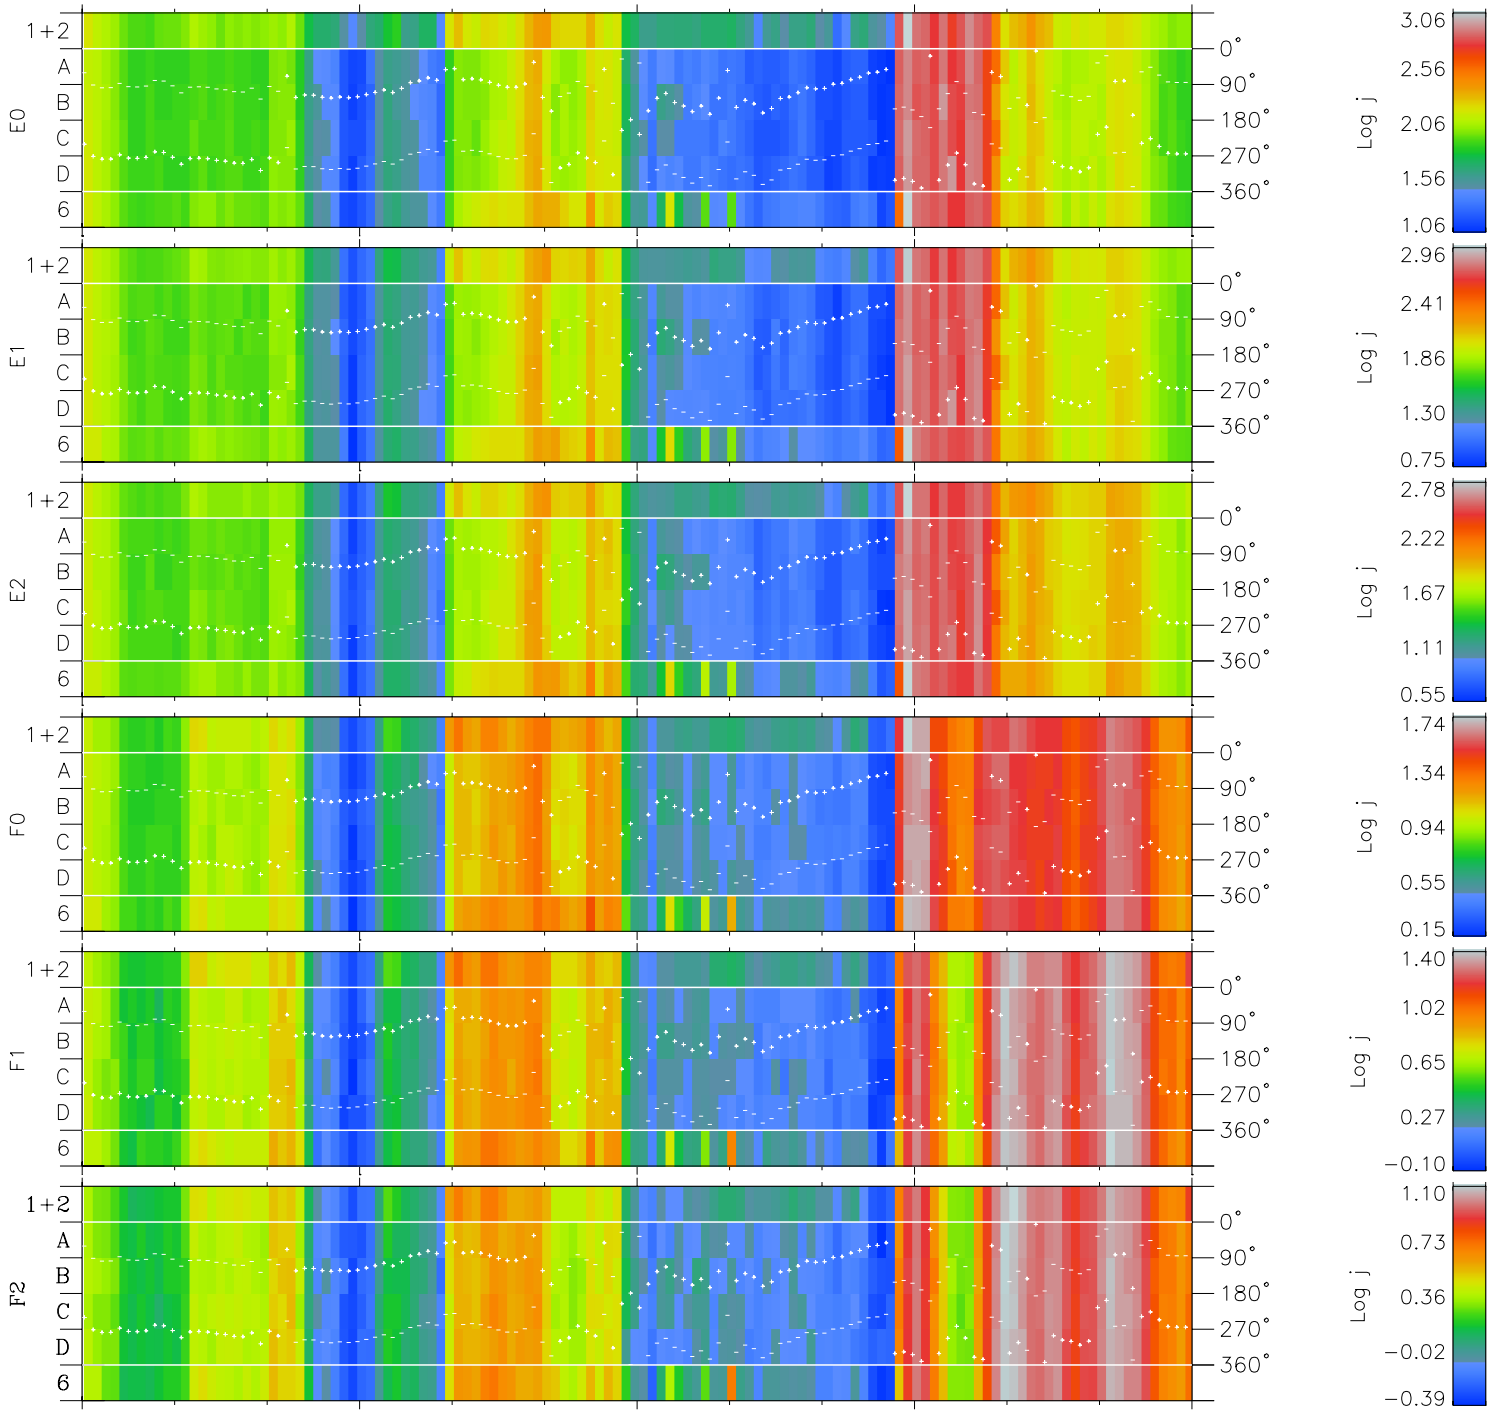

Galileo EPD Real Time Azimuth Anisotropies 97161

Software Version: RTAZIM_FLUX V 1.20
 Data Production: 06-03-00
 Plot Production: Sat Sep 15 10:31:57 2001
 Color File: wondr3
 Geofactor File: 1.1

00:00:00 1997-161	161-06	161-12	161-18	00:00:00 1997-162	
+	+	+	+	+	
-82.44	-81.82	-81.18	-80.52	-79.85	X JSE(R _j)
-45.40	-45.65	-45.89	-46.13	-46.35	Y JSE(R _j)
1.36	1.38	1.41	1.43	1.45	Z JSE(R _j)

- ◇ = Jupiter look direction
- = Corotation look direction