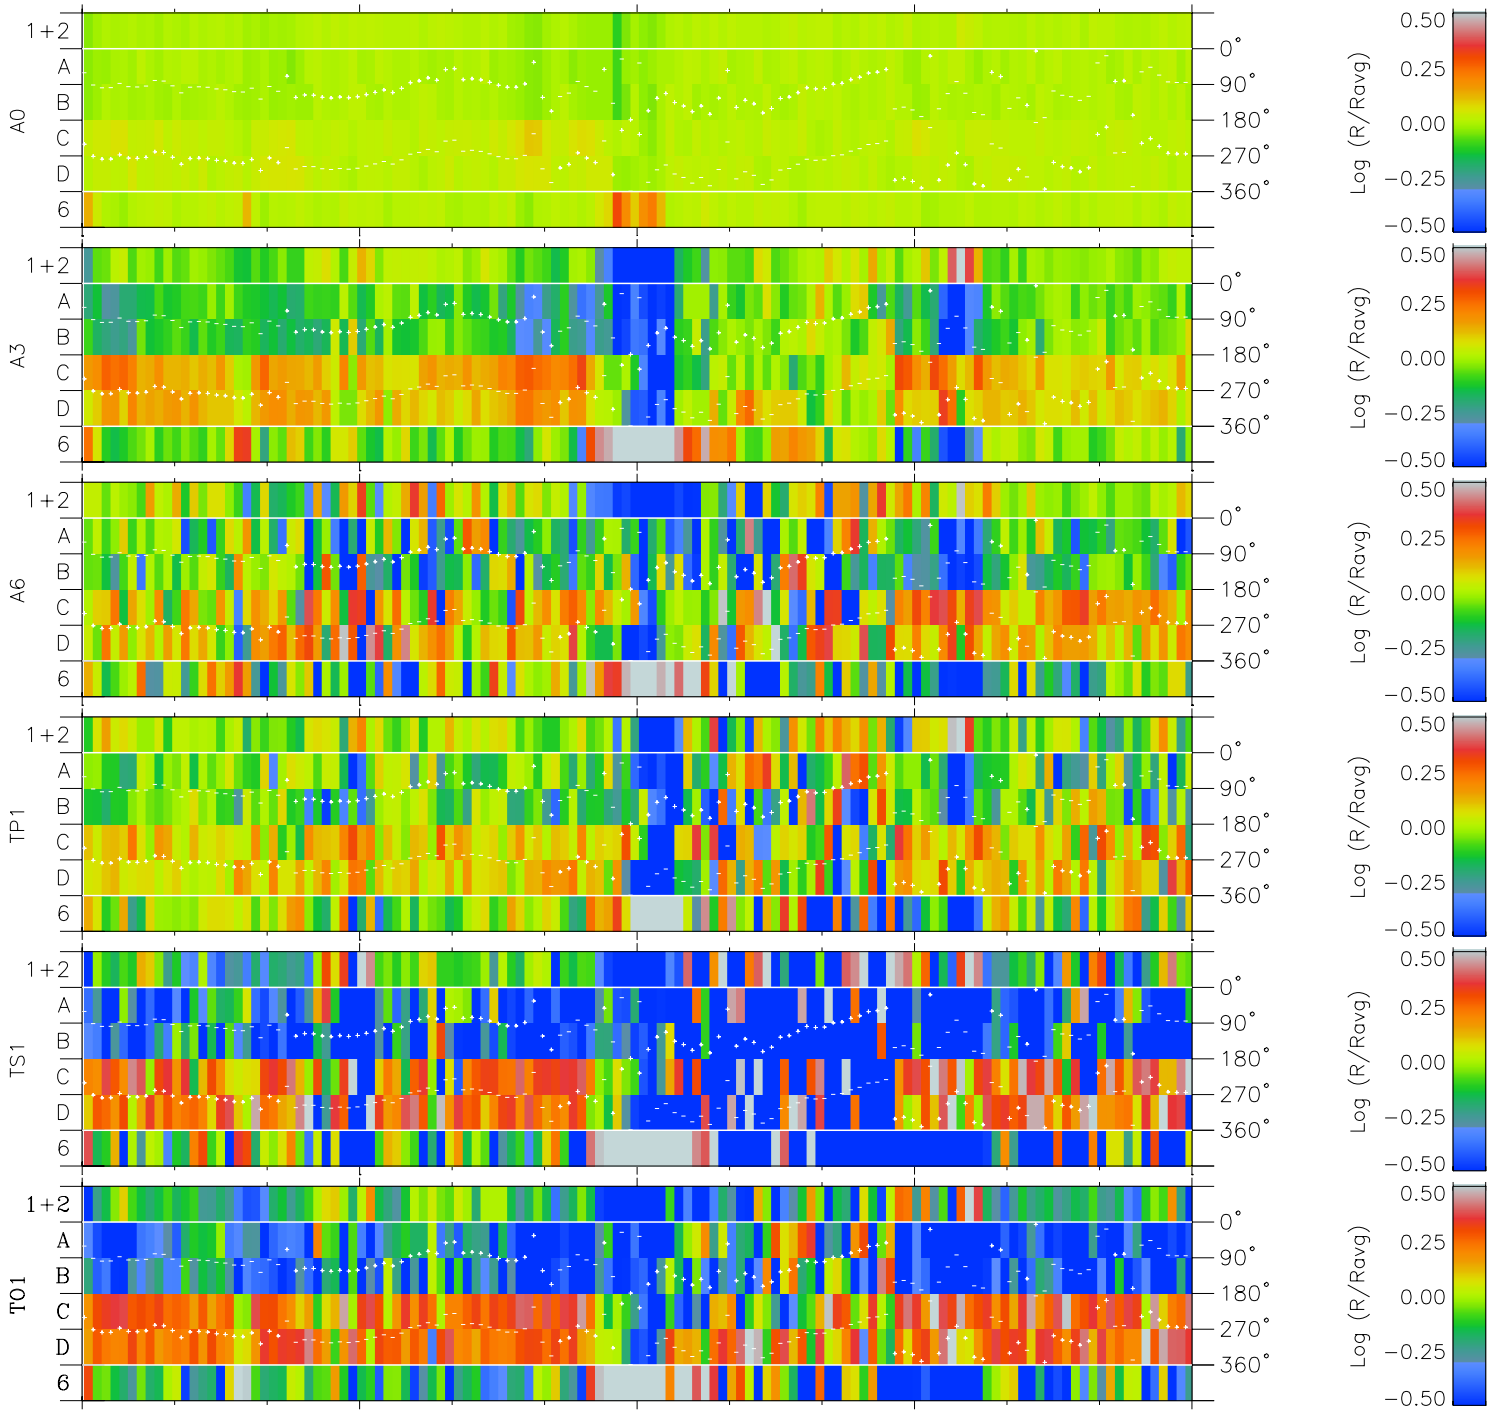

Galileo EPD Real Time Azimuth Anisotropies 97161

Software Version: RTAZIM_MEAN V 1.20
Data Production: 06-03-00
Plot Production: Sat Sep 15 10:31:40 2001
Color File: wondr3
Geofactor File: 1.1

00:00:00 1997-161	161-06	161-12	161-18	00:00:00 1997-162	
+	+	+	+	+	X JSE(R _j)
-82.44	-81.82	-81.18	-80.52	-79.85	Y JSE(R _j)
-45.40	-45.65	-45.89	-46.13	-46.35	Z JSE(R _j)
1.36	1.38	1.41	1.43	1.45	

- ◇ = Jupiter look direction
- = Corotation look direction