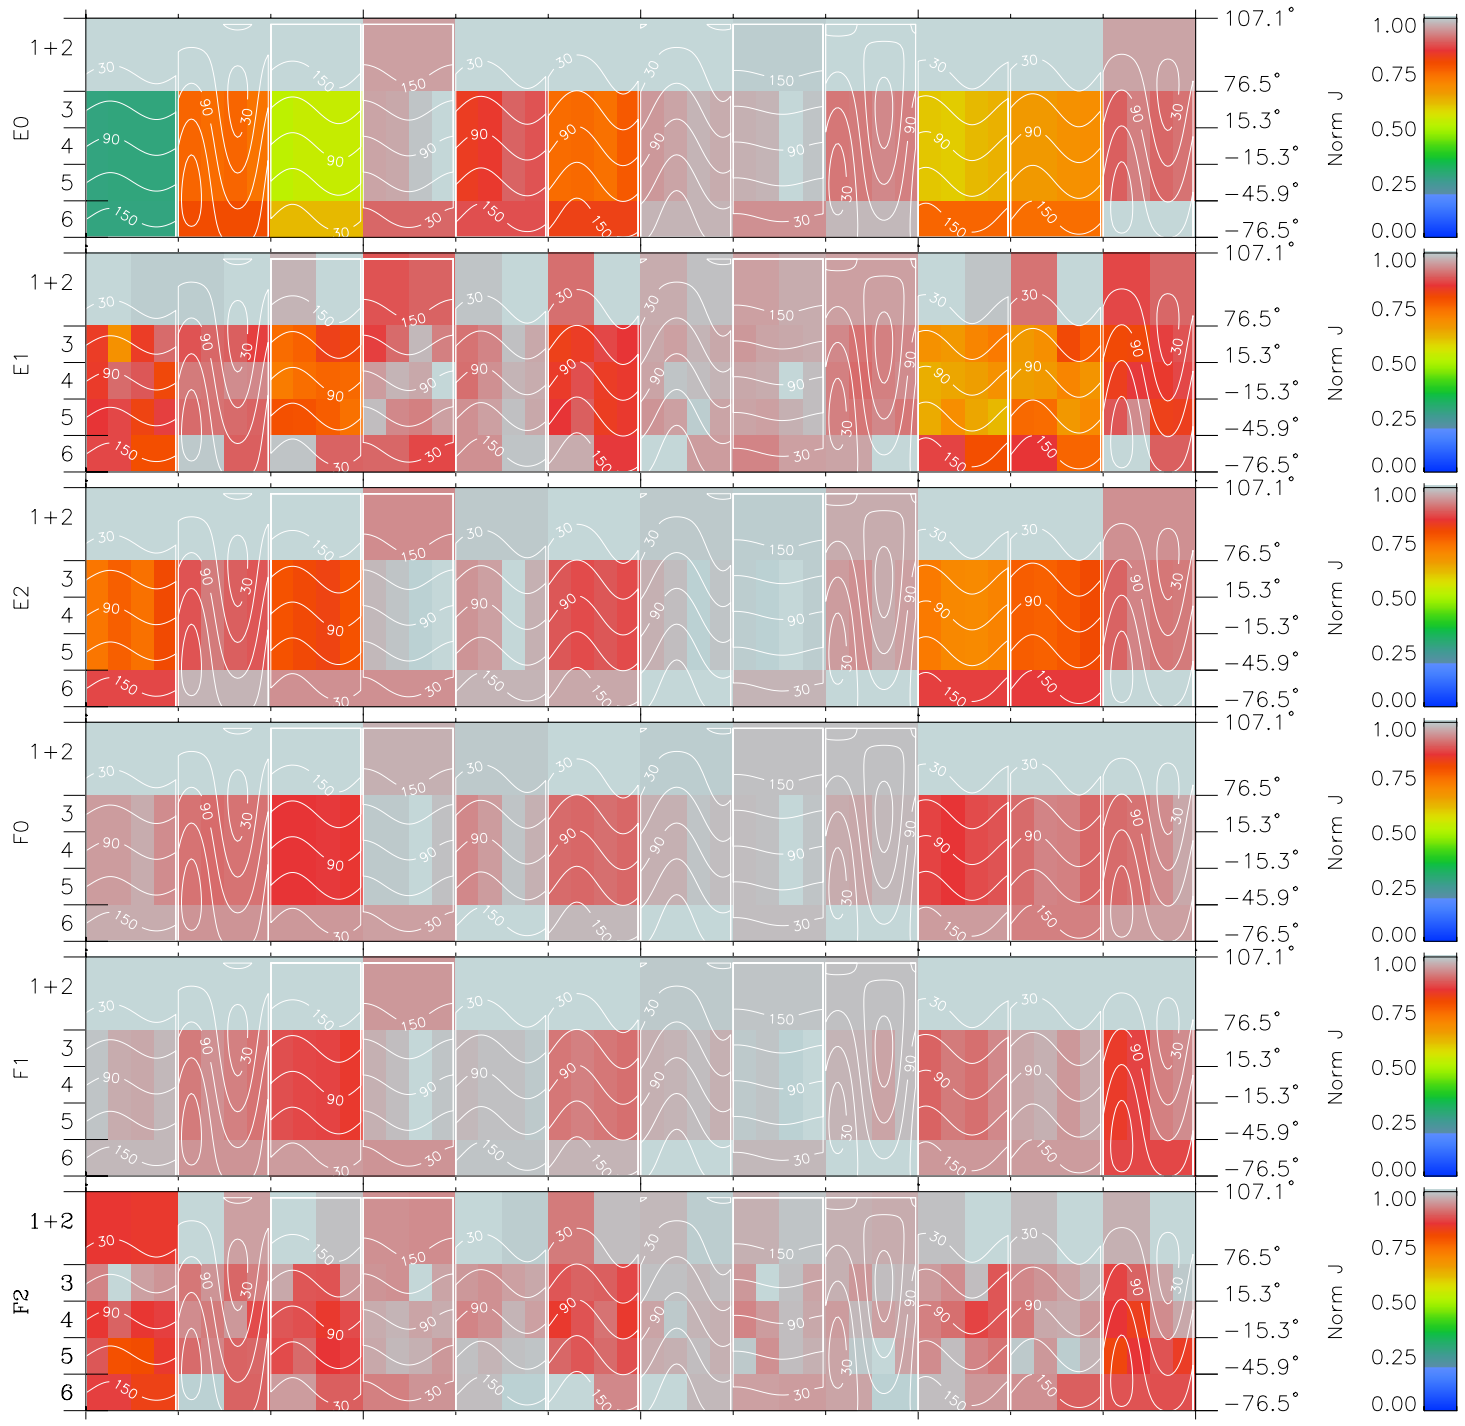

Galileo EPD Real Time All-Sky Anisotropies 97160

Software Version: RTSKY_NORM V 1.20
 Data Production: 06-03-00
 Plot Production: Sat Sep 15 10:22:39 2001
 Color File: wondr3
 Geofactor File: 1.1

00:00:00 1997-160	160-06	160-12	160-18	00:00:00 1997-161	
+	+	+	+	+	
-84.77	-84.21	-83.64	-83.05	-82.44	X JSE(R _j)
-44.32	-44.60	-44.88	-45.14	-45.40	Y JSE(R _j)
1.27	1.29	1.32	1.34	1.36	Z JSE(R _j)

- ◇ = Jupiter look direction
- = Corotation look direction