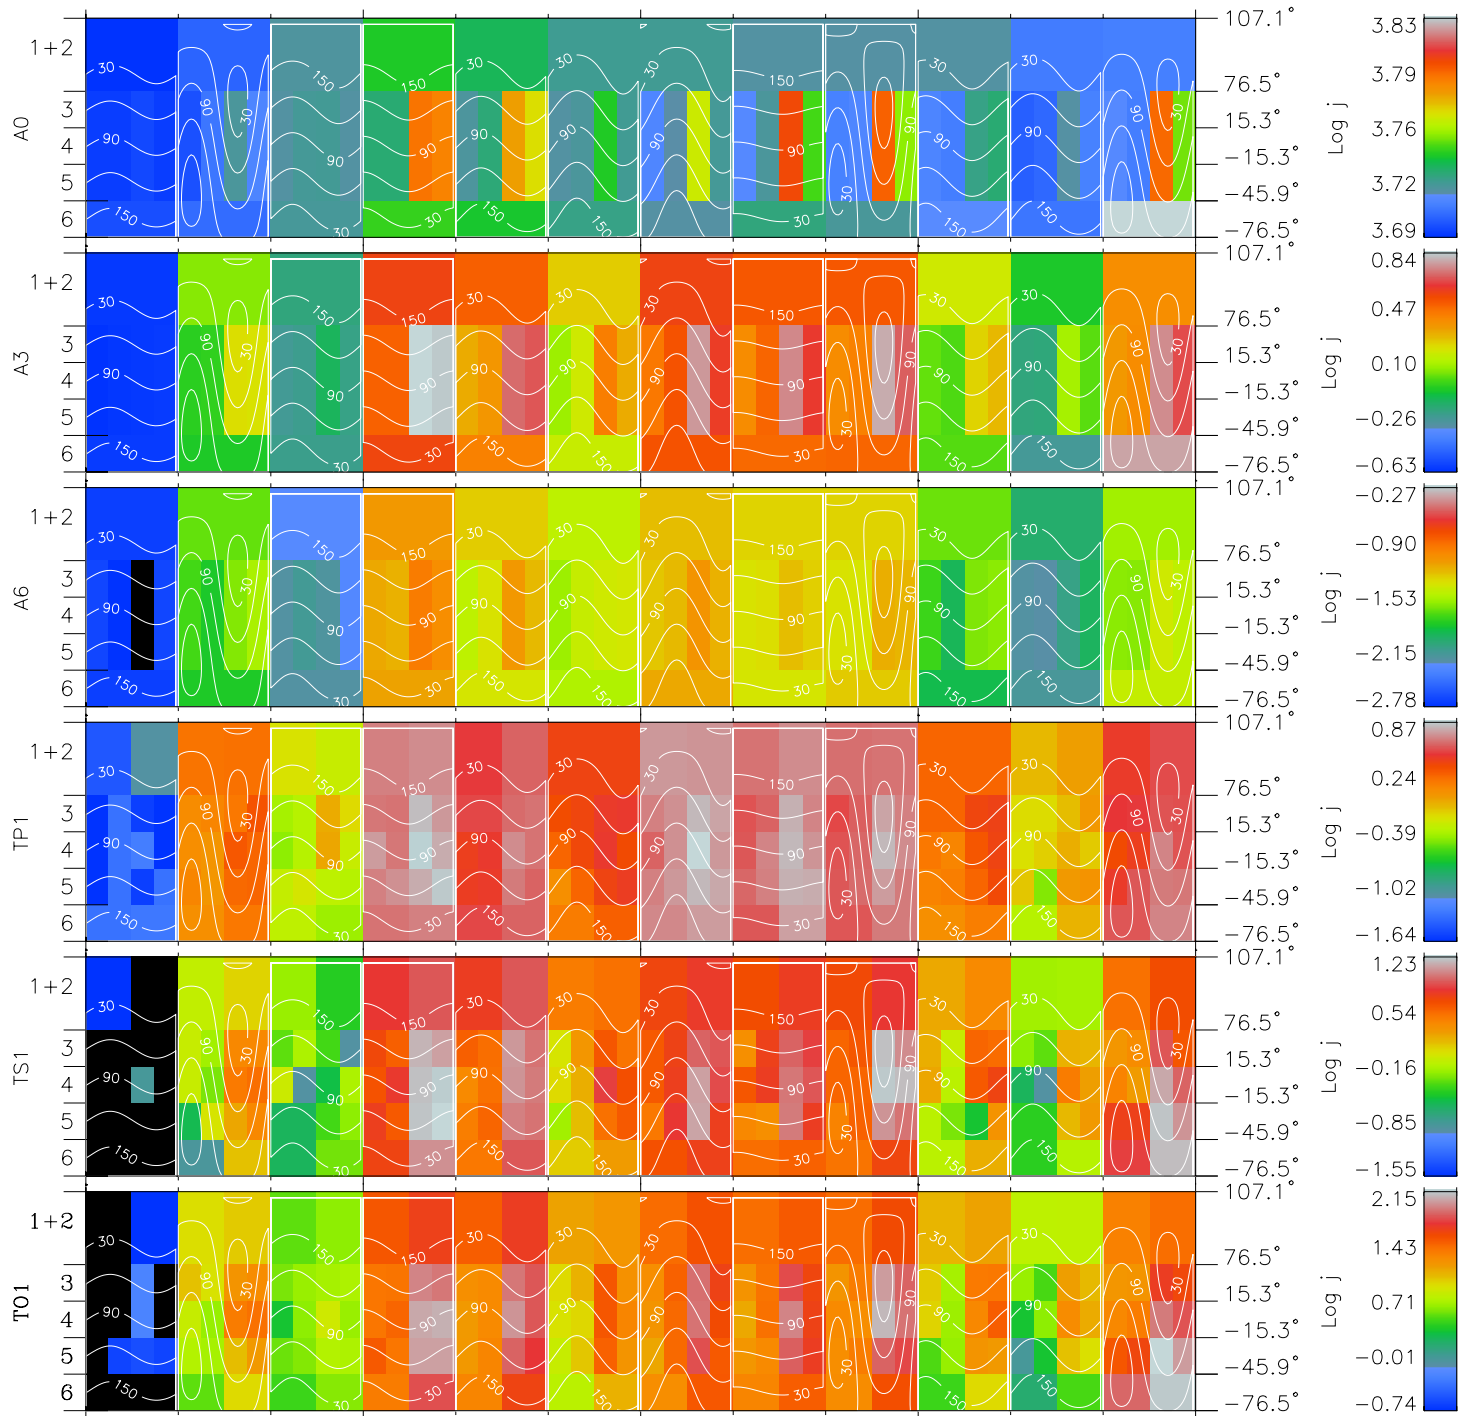

Galileo EPD Real Time All-Sky Anisotropies 97160

Software Version: RTSKY_FLUX V 1.20
 Data Production: 06-03-00
 Plot Production: Sat Sep 15 10:22:17 2001
 Color File: wondr3
 Geofactor File: 1.1

00:00:00 1997-160	160-06	160-12	160-18	00:00:00 1997-161	
+	+	+	+	+	
-84.77	-84.21	-83.64	-83.05	-82.44	X JSE(R _j)
-44.32	-44.60	-44.88	-45.14	-45.40	Y JSE(R _j)
1.27	1.29	1.32	1.34	1.36	Z JSE(R _j)

- ◇ = Jupiter look direction
- = Corotation look direction