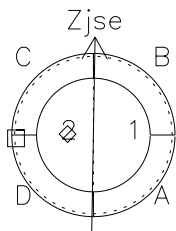

# Galileo EPD Real-Time Six-Sector 97160

Software Version: RTLINE\_R6 V 1.20  
Data Production: 06-03-00  
Plot Production: Sat Sep 15 10:24:10 2001

◇ = Jupiter look direction  
□ = Corotation look direction