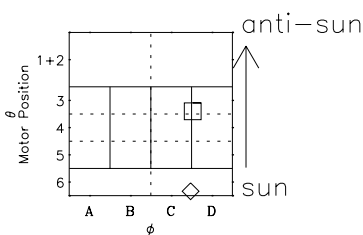

# Galileo EPD Real-Time Six-Sector 97160

Software Version: RTLINE\_R6 V 1.20  
Data Production: 06-03-00  
Plot Production: Sat Sep 15 10:24:10 2001

◇ = Jupiter look direction  
□ = Corotation look direction