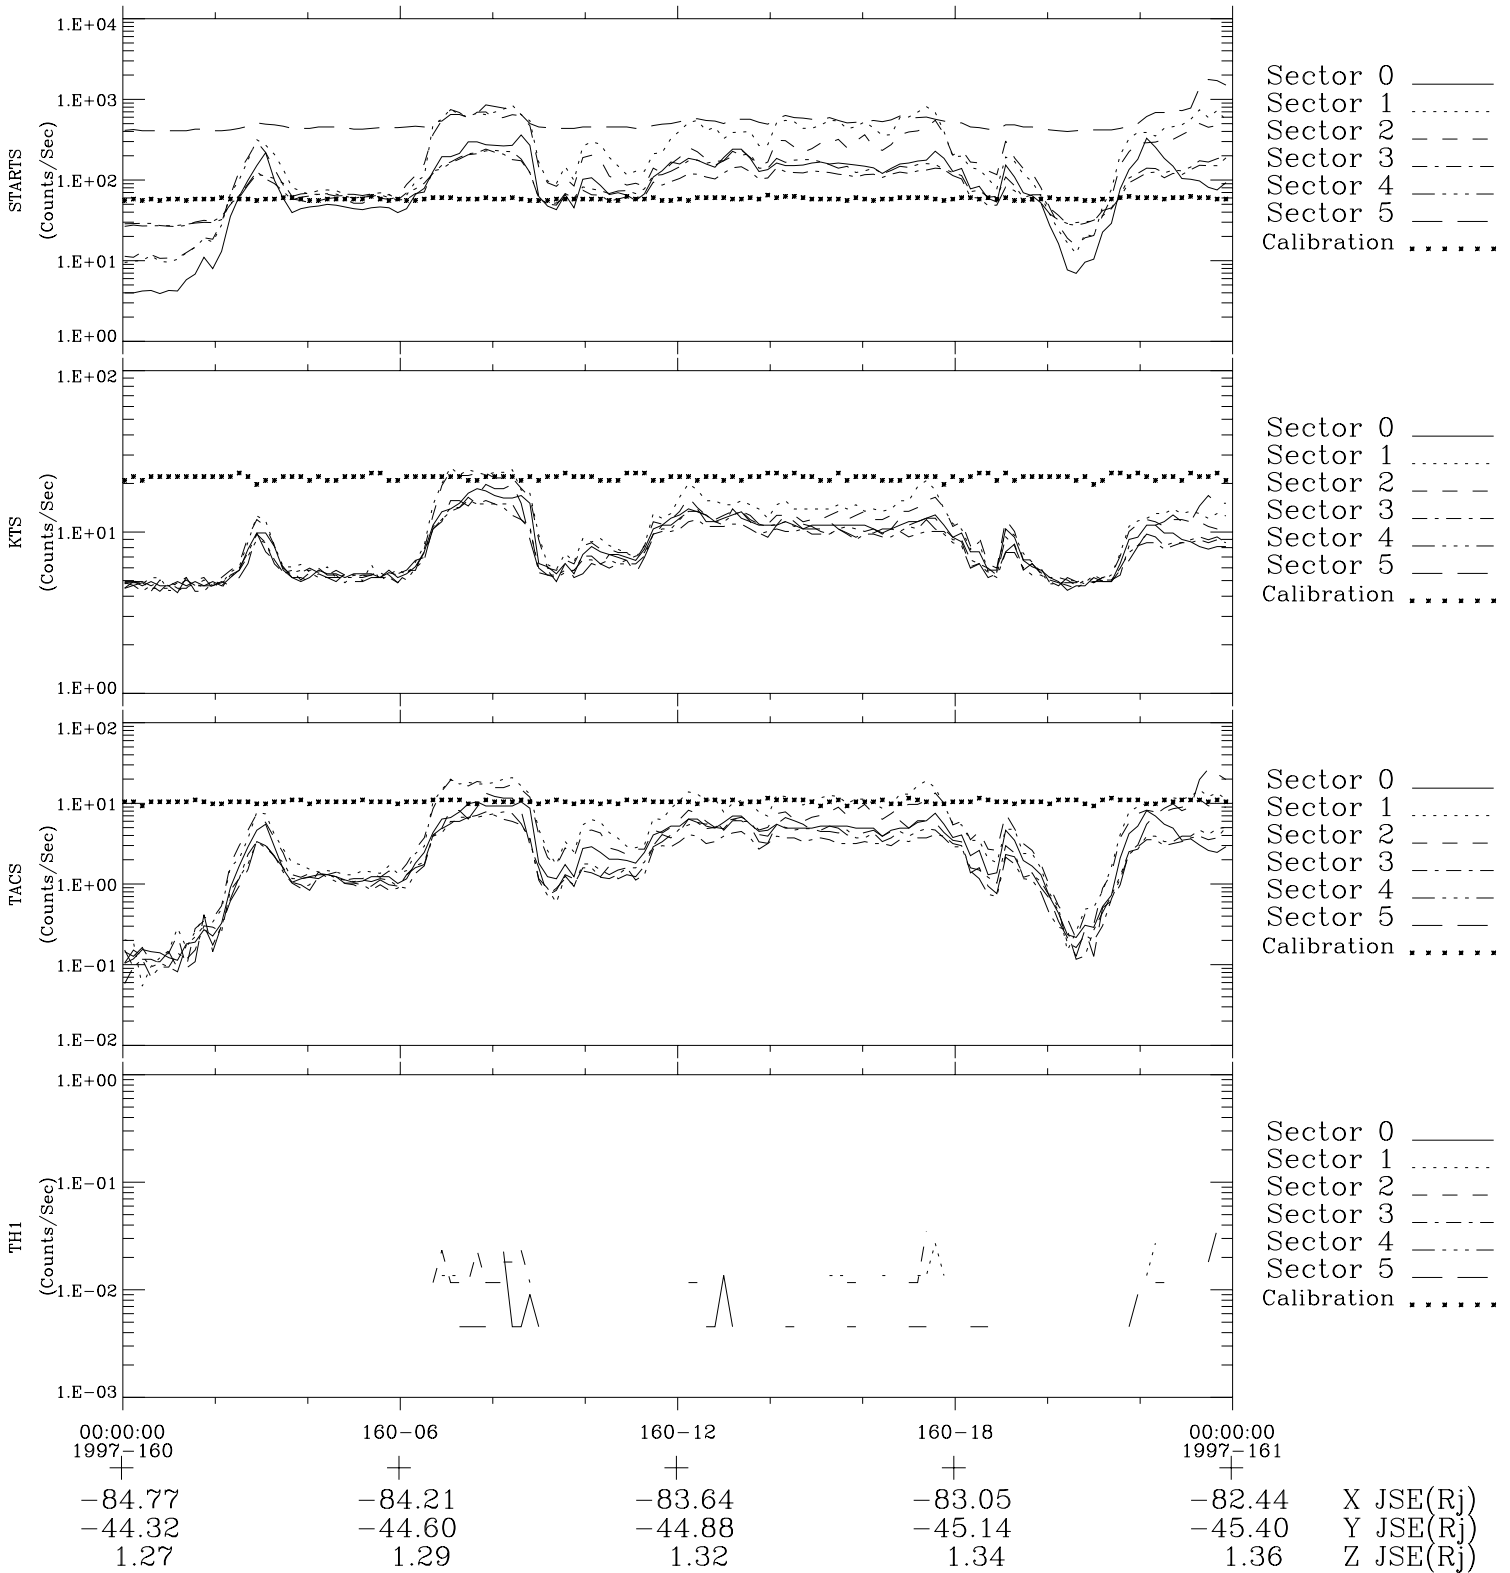

# Galileo EPD Real-Time Six-Sector 97160

Software Version: RTLINE\_R6 V 1.20  
Data Production: 06-03-00  
Plot Production: Sat Sep 15 10:24:10 2001

◇ = Jupiter look direction  
□ = Corotation look direction