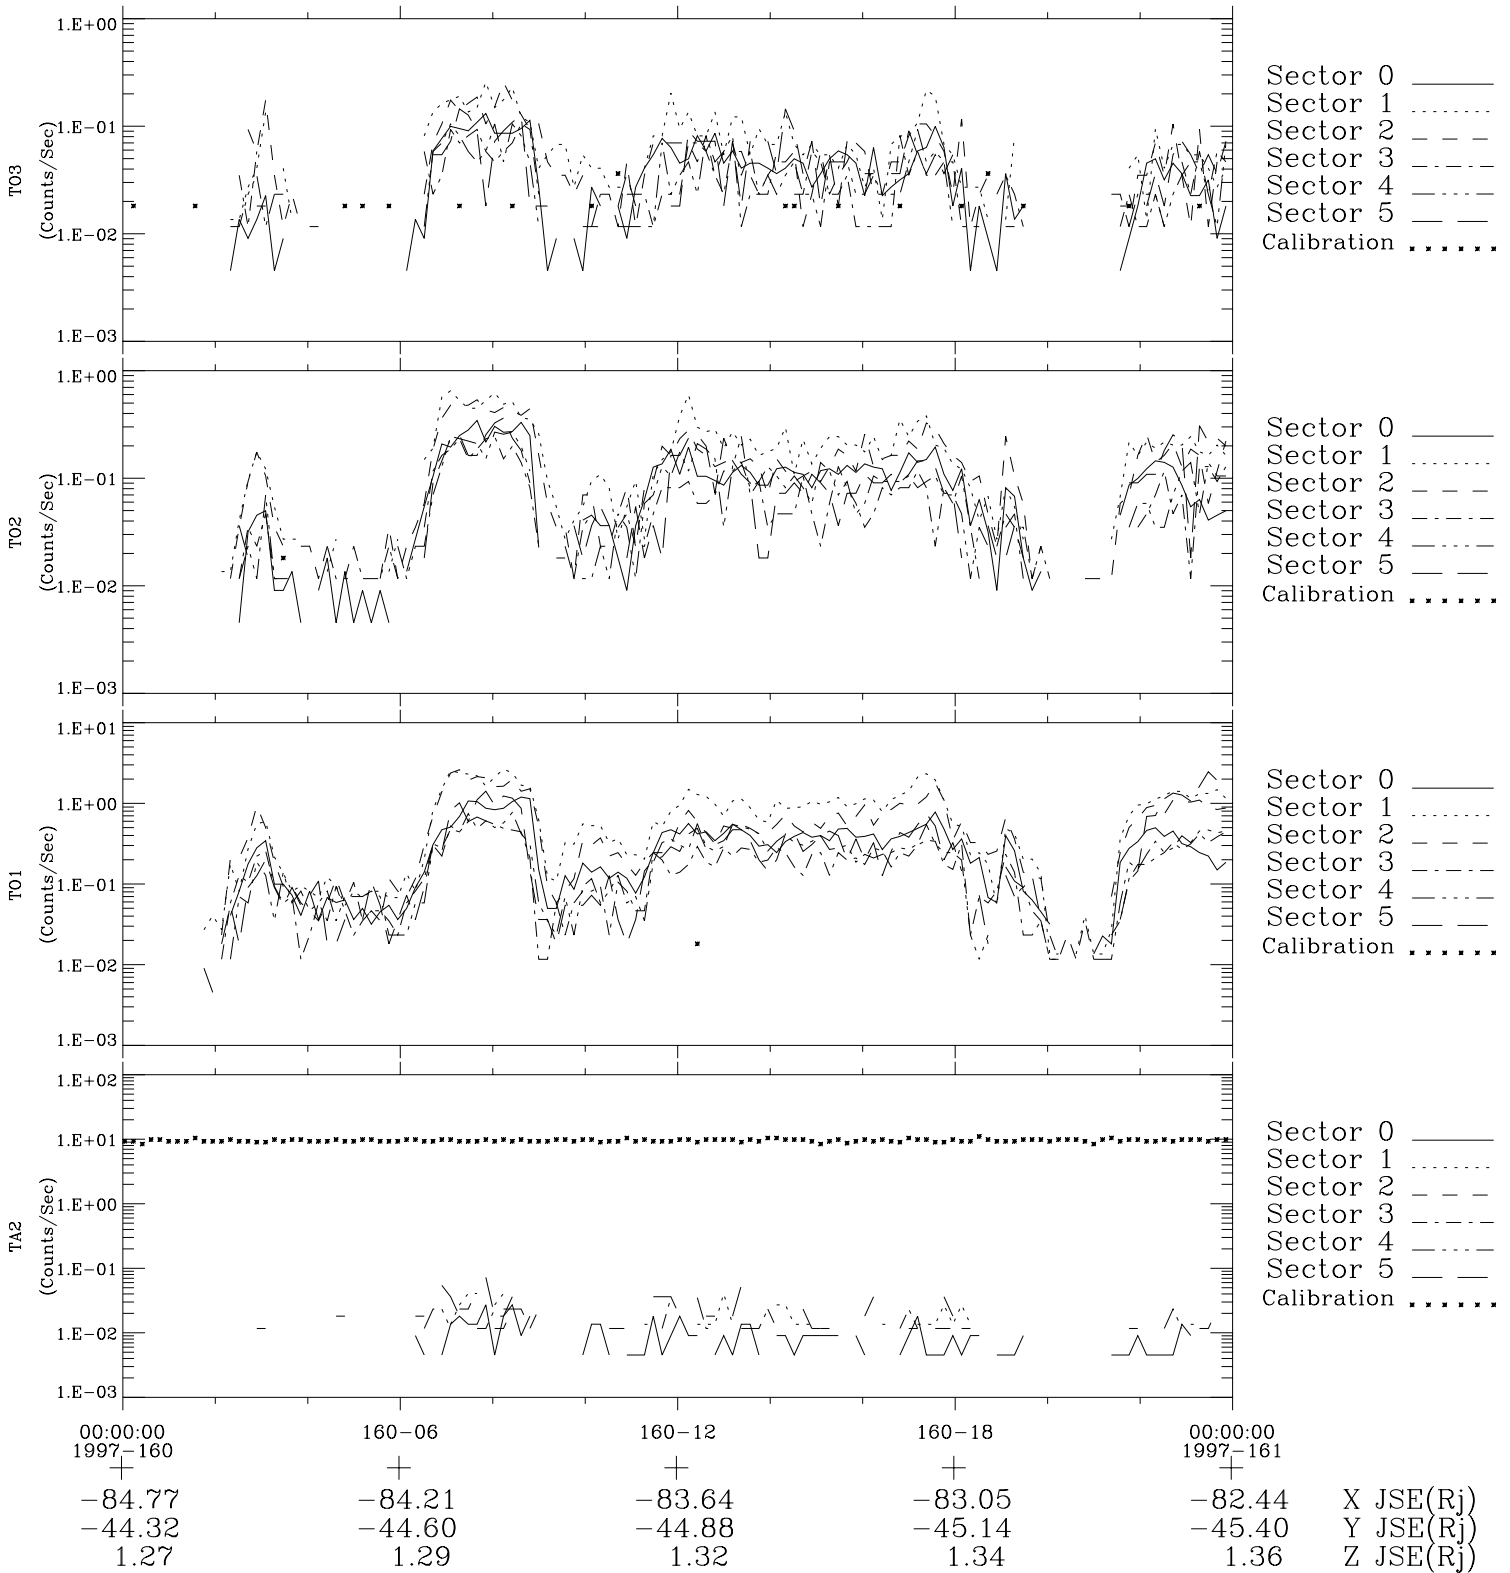

Galileo EPD Real-Time Six-Sector 97160

Software Version: RTLINE_R6 V 1.20
Data Production: 06-03-00
Plot Production: Sat Sep 15 10:24:08 2001

◇ = Jupiter look direction
□ = Corotation look direction