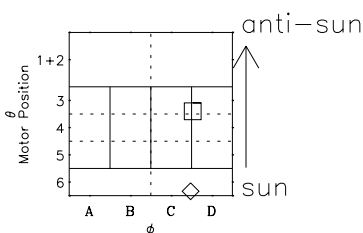

Galileo EPD Real-Time Six-Sector 97160

Software Version: RTLINE_R6 V 1.20
Data Production: 06-03-00
Plot Production: Sat Sep 15 10:24:08 2001

◇ = Jupiter look direction
□ = Corotation look direction