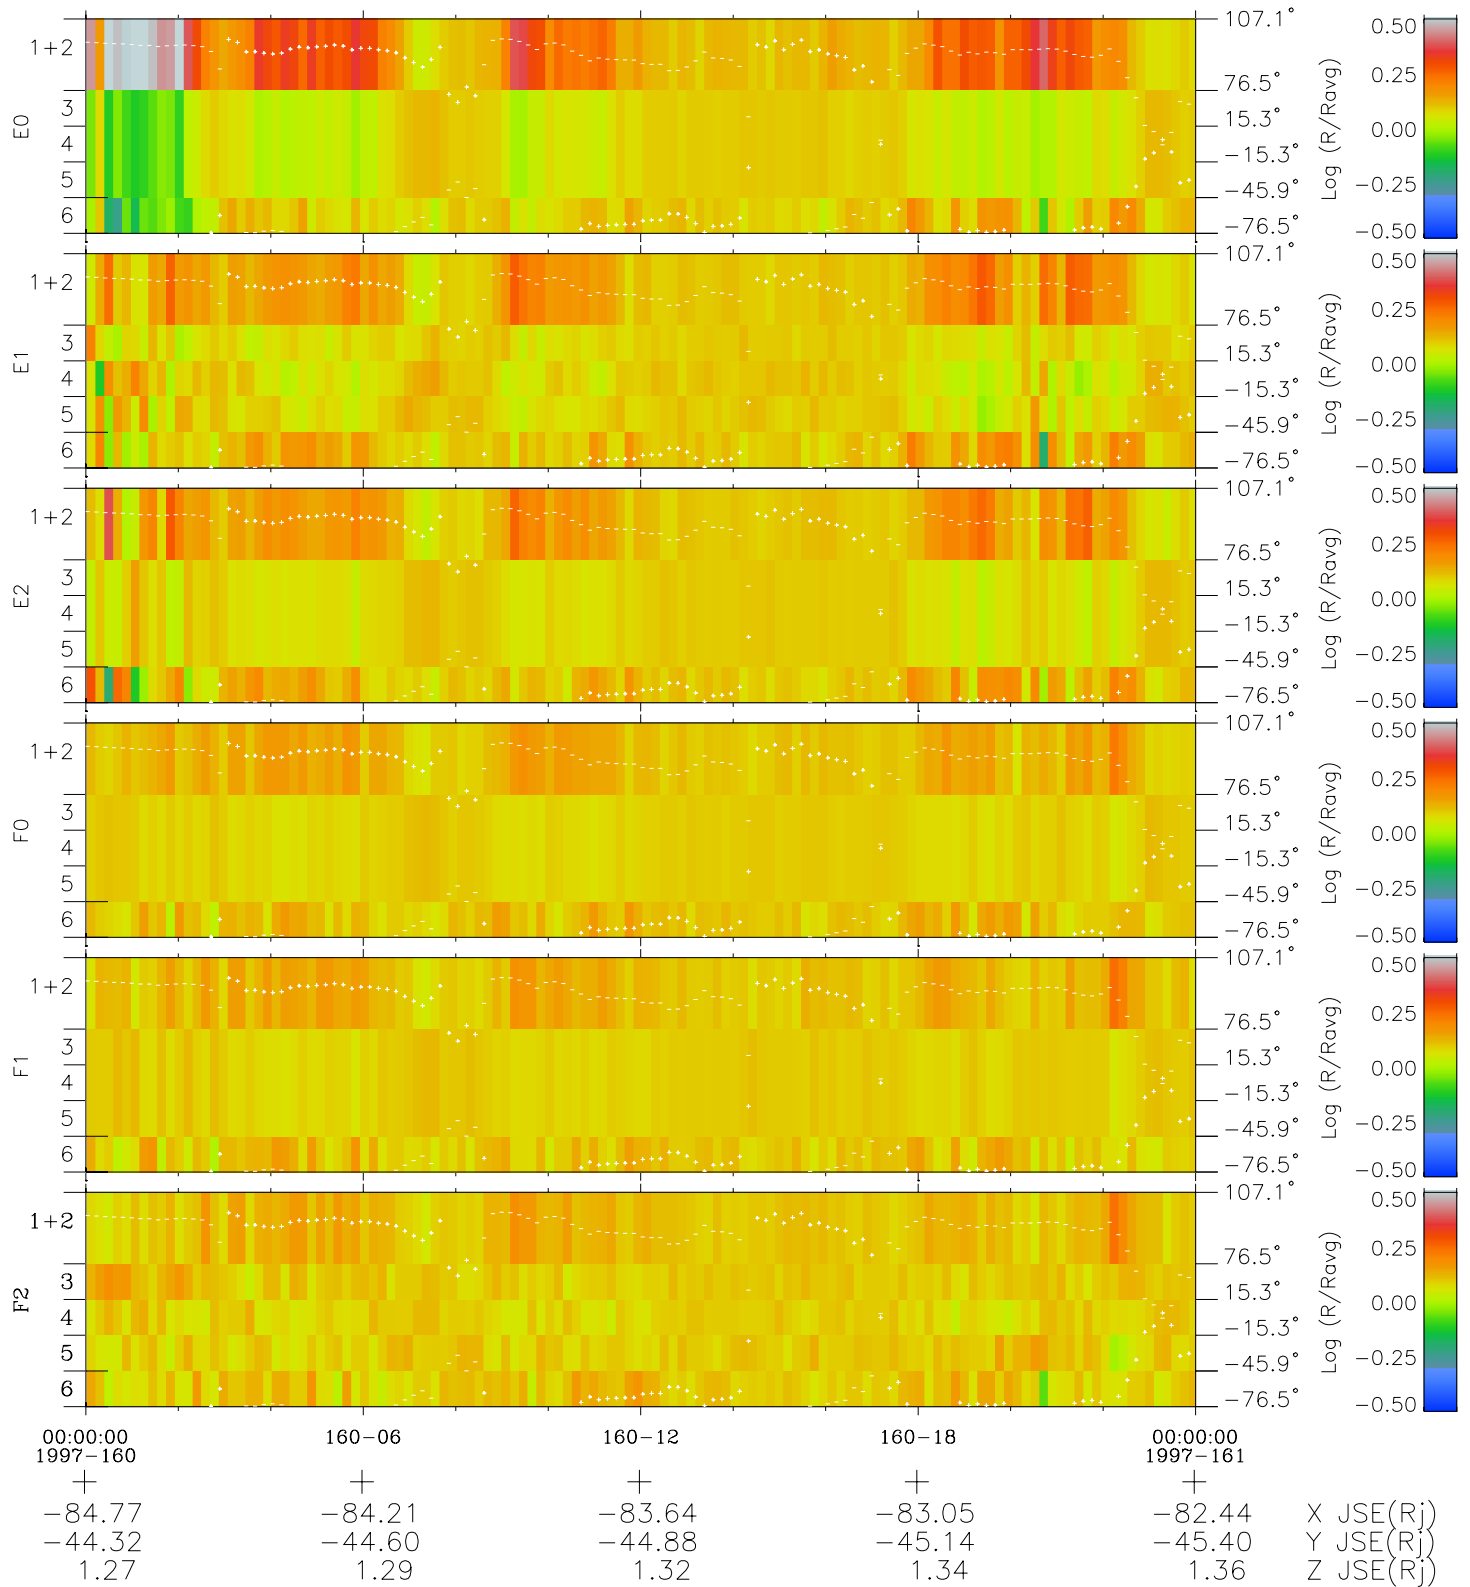

# Galileo EPD Real Elevation Anisotropies 97160

Software Version: RTELEV\_MEAN V 1.20  
 Data Production: 06-03-00  
 Plot Production: Sat Sep 15 10:22:52 2001  
 Color File: wondr3  
 Geofactor File: 1.1

- ◇ = Jupiter look direction
- = Corotation look direction