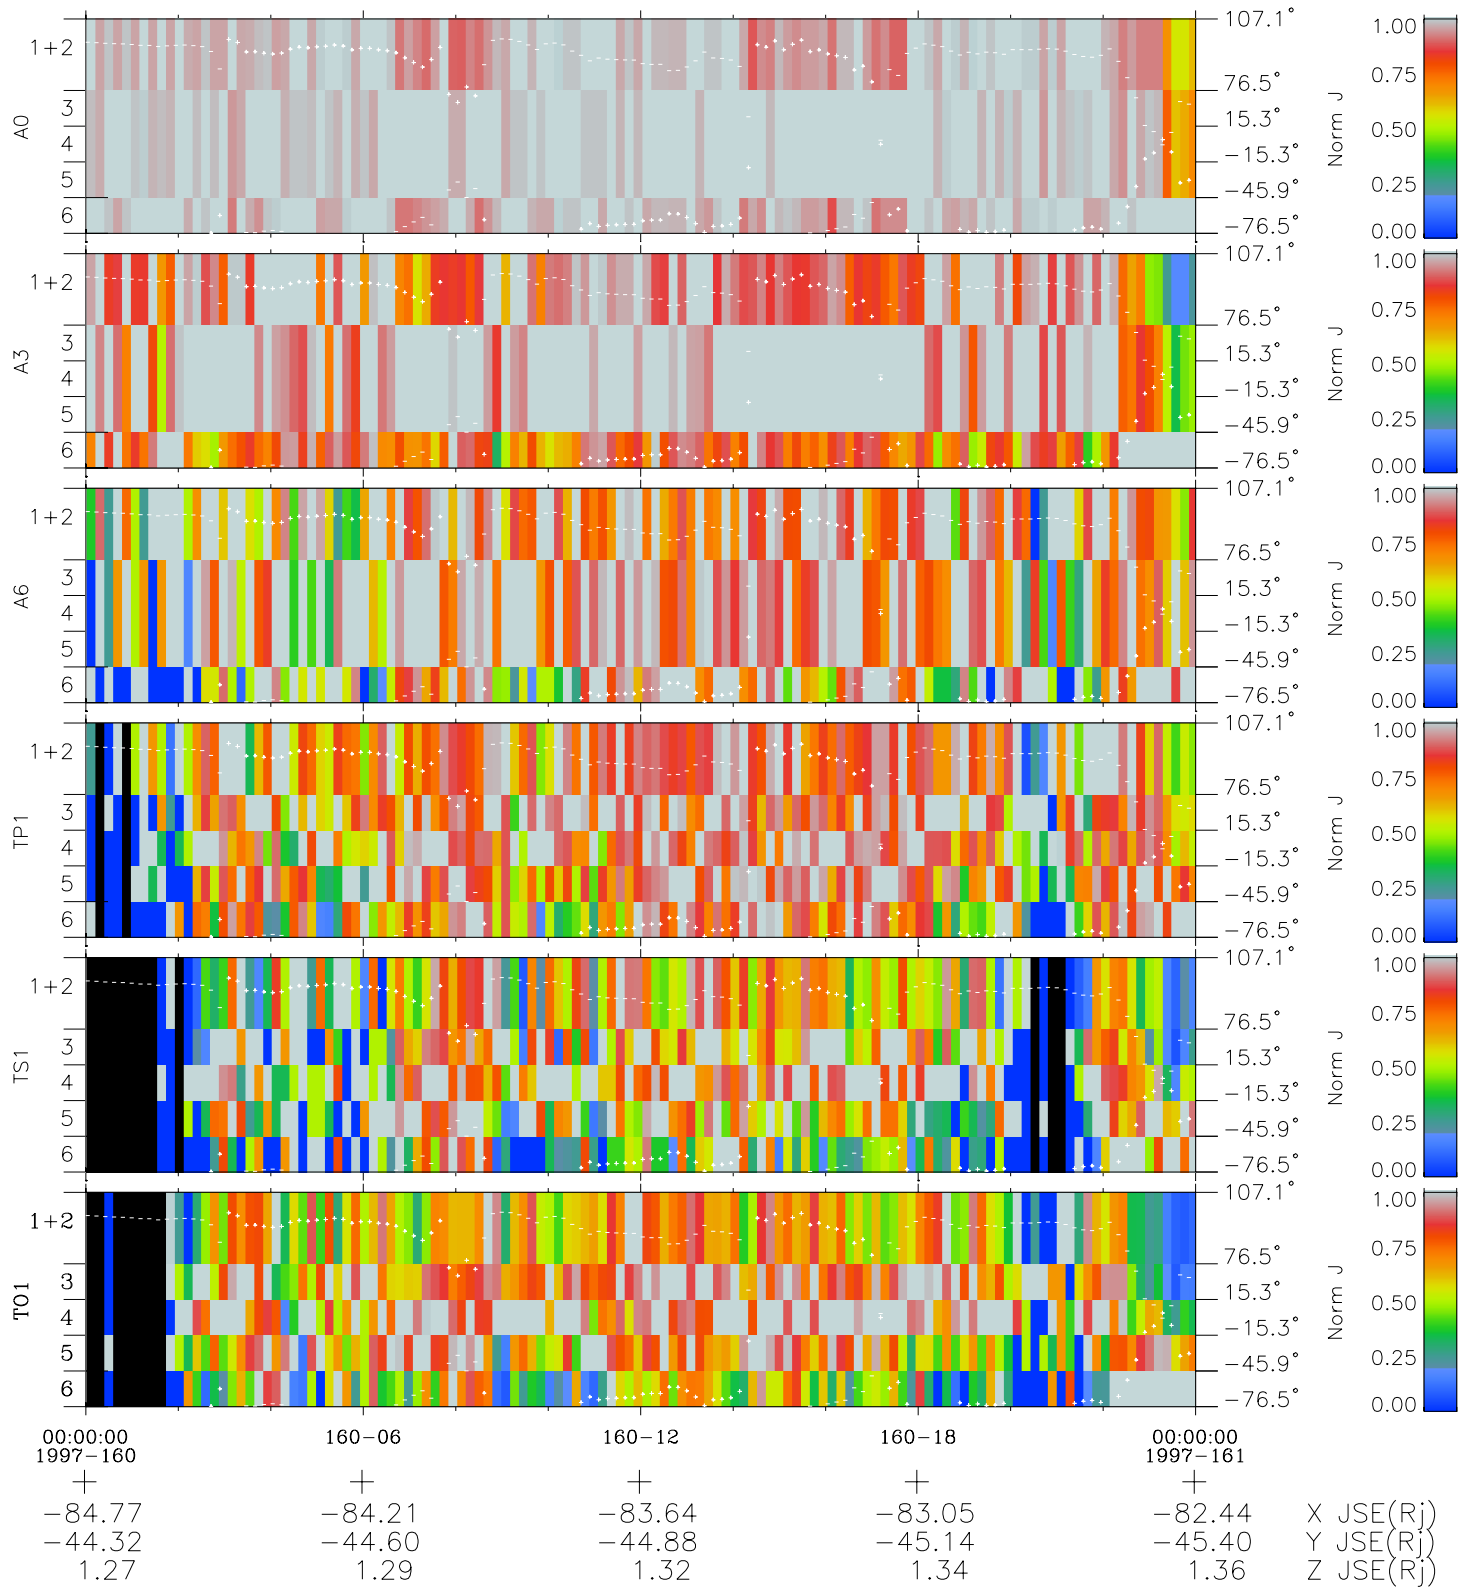

Galileo EPD Real Elevation Anisotropies 97160

Software Version: RTELEV_NORM V 1.20
Data Production: 06-03-00
Plot Production: Sat Sep 15 10:23:11 2001
Color File: wondr3
Geofactor File: 1.1

- ◇ = Jupiter look direction
- = Corotation look direction