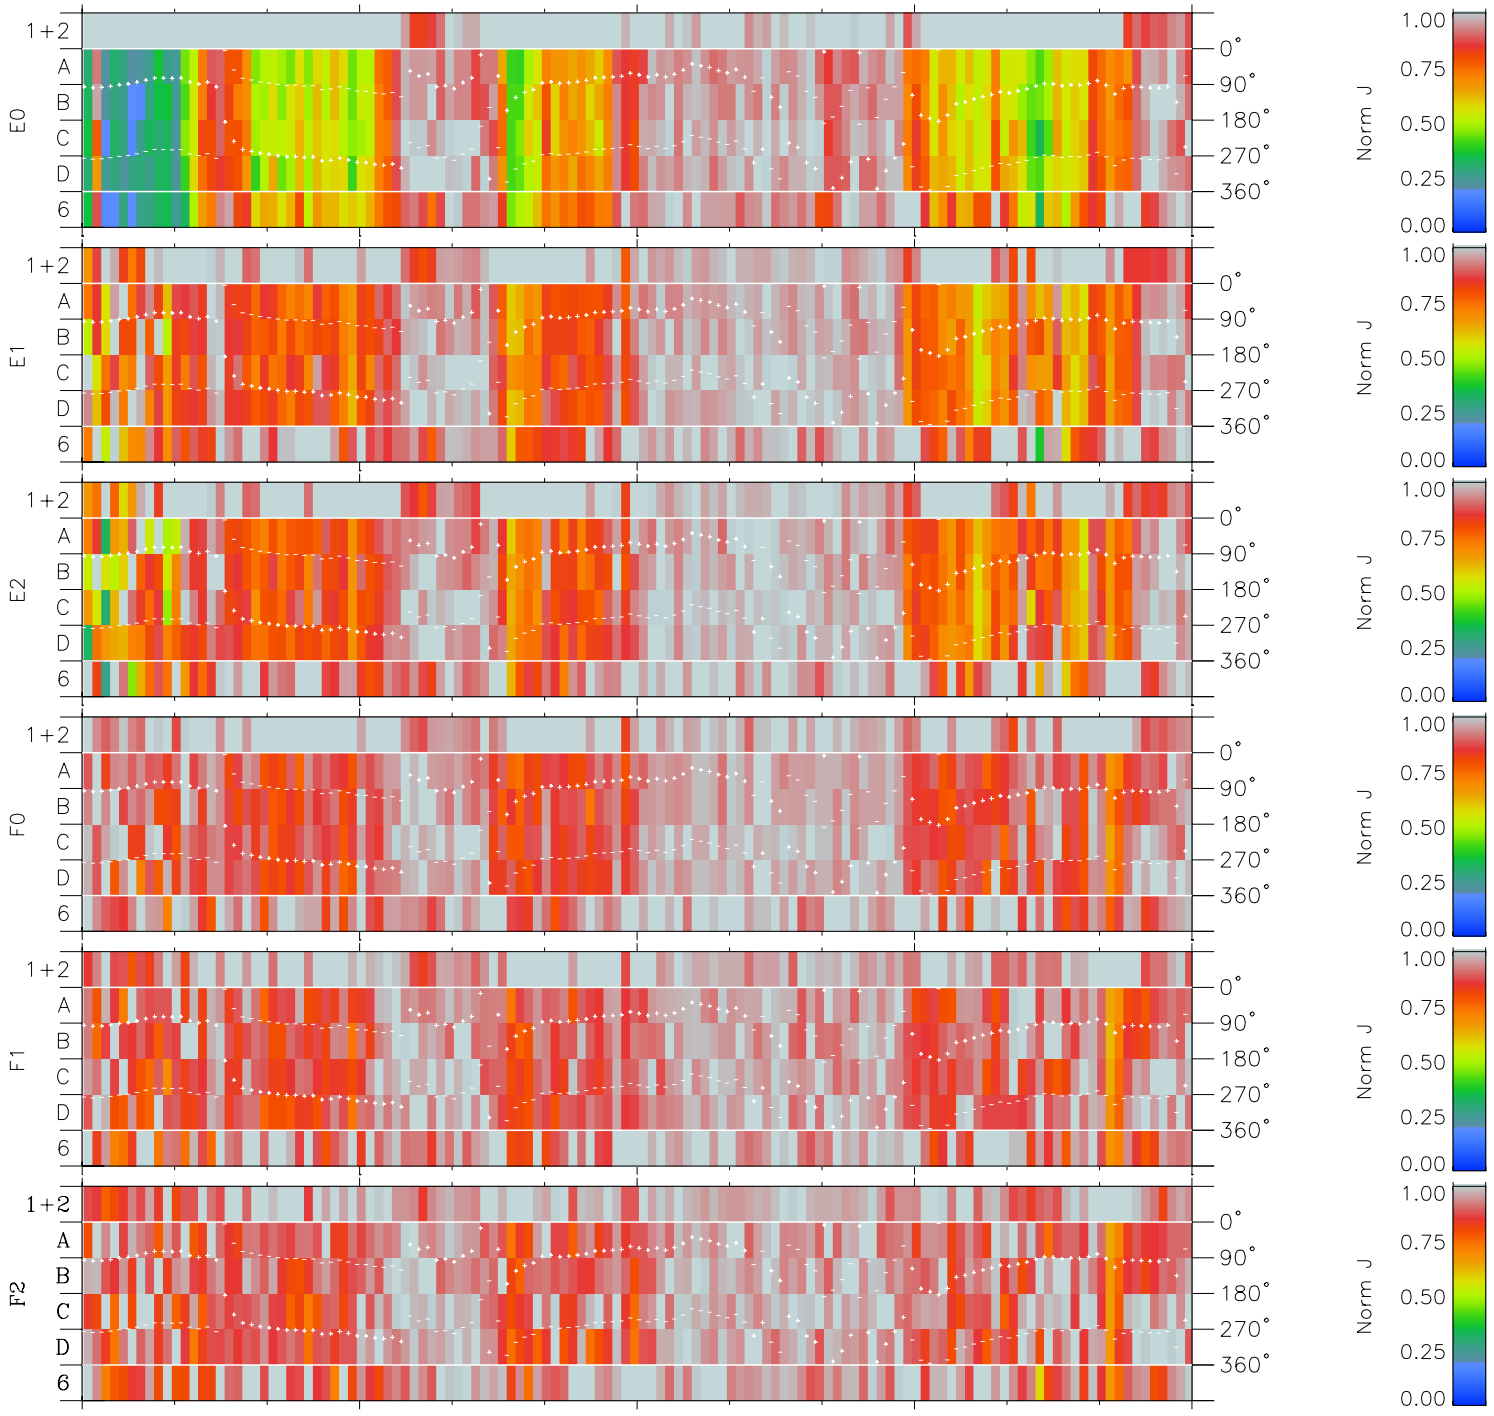

Galileo EPD Real Time Azimuth Anisotropies 97160

Software Version: RTAZIM_NORM V 1.20
 Data Production: 06-03-00
 Plot Production: Sat Sep 15 10:23:52 2001
 Color File: wondr3
 Geofactor File: 1.1

00:00:00 1997-160	160-06	160-12	160-18	00:00:00 1997-161	
+	+	+	+	+	X JSE(R _j)
-84.77	-84.21	-83.64	-83.05	-82.44	Y JSE(R _j)
-44.32	-44.60	-44.88	-45.14	-45.40	Z JSE(R _j)
1.27	1.29	1.32	1.34	1.36	

- ◇ = Jupiter look direction
- = Corotation look direction