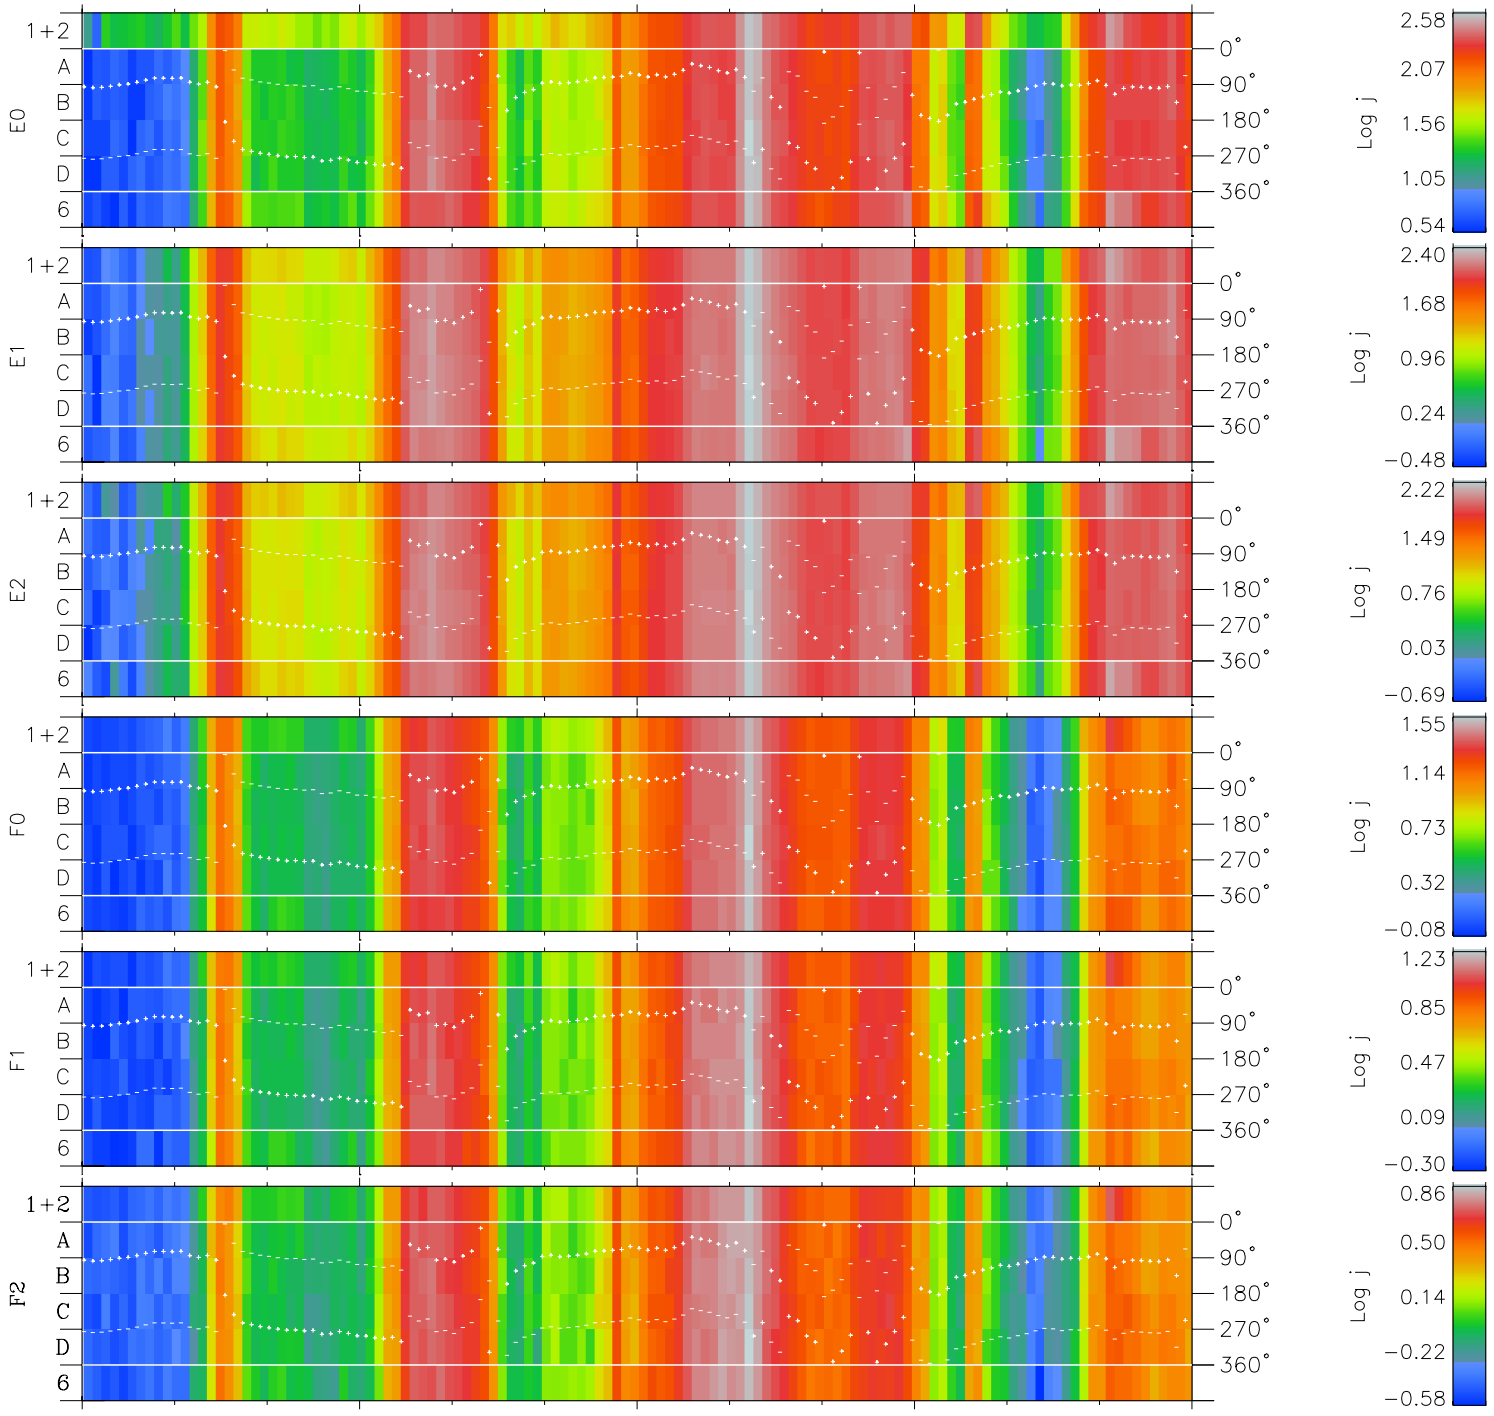

Galileo EPD Real Time Azimuth Anisotropies 97160

Software Version: RTAZIM_FLUX V 1.20
Data Production: 06-03-00
Plot Production: Sat Sep 15 10:23:40 2001
Color File: wondr3
Geofactor File: 1.1

00:00:00 1997-160	160-06	160-12	160-18	00:00:00 1997-161	
+	+	+	+	+	X JSE(R _j)
-84.77	-84.21	-83.64	-83.05	-82.44	Y JSE(R _j)
-44.32	-44.60	-44.88	-45.14	-45.40	Z JSE(R _j)
1.27	1.29	1.32	1.34	1.36	

- ◇ = Jupiter look direction
- = Corotation look direction