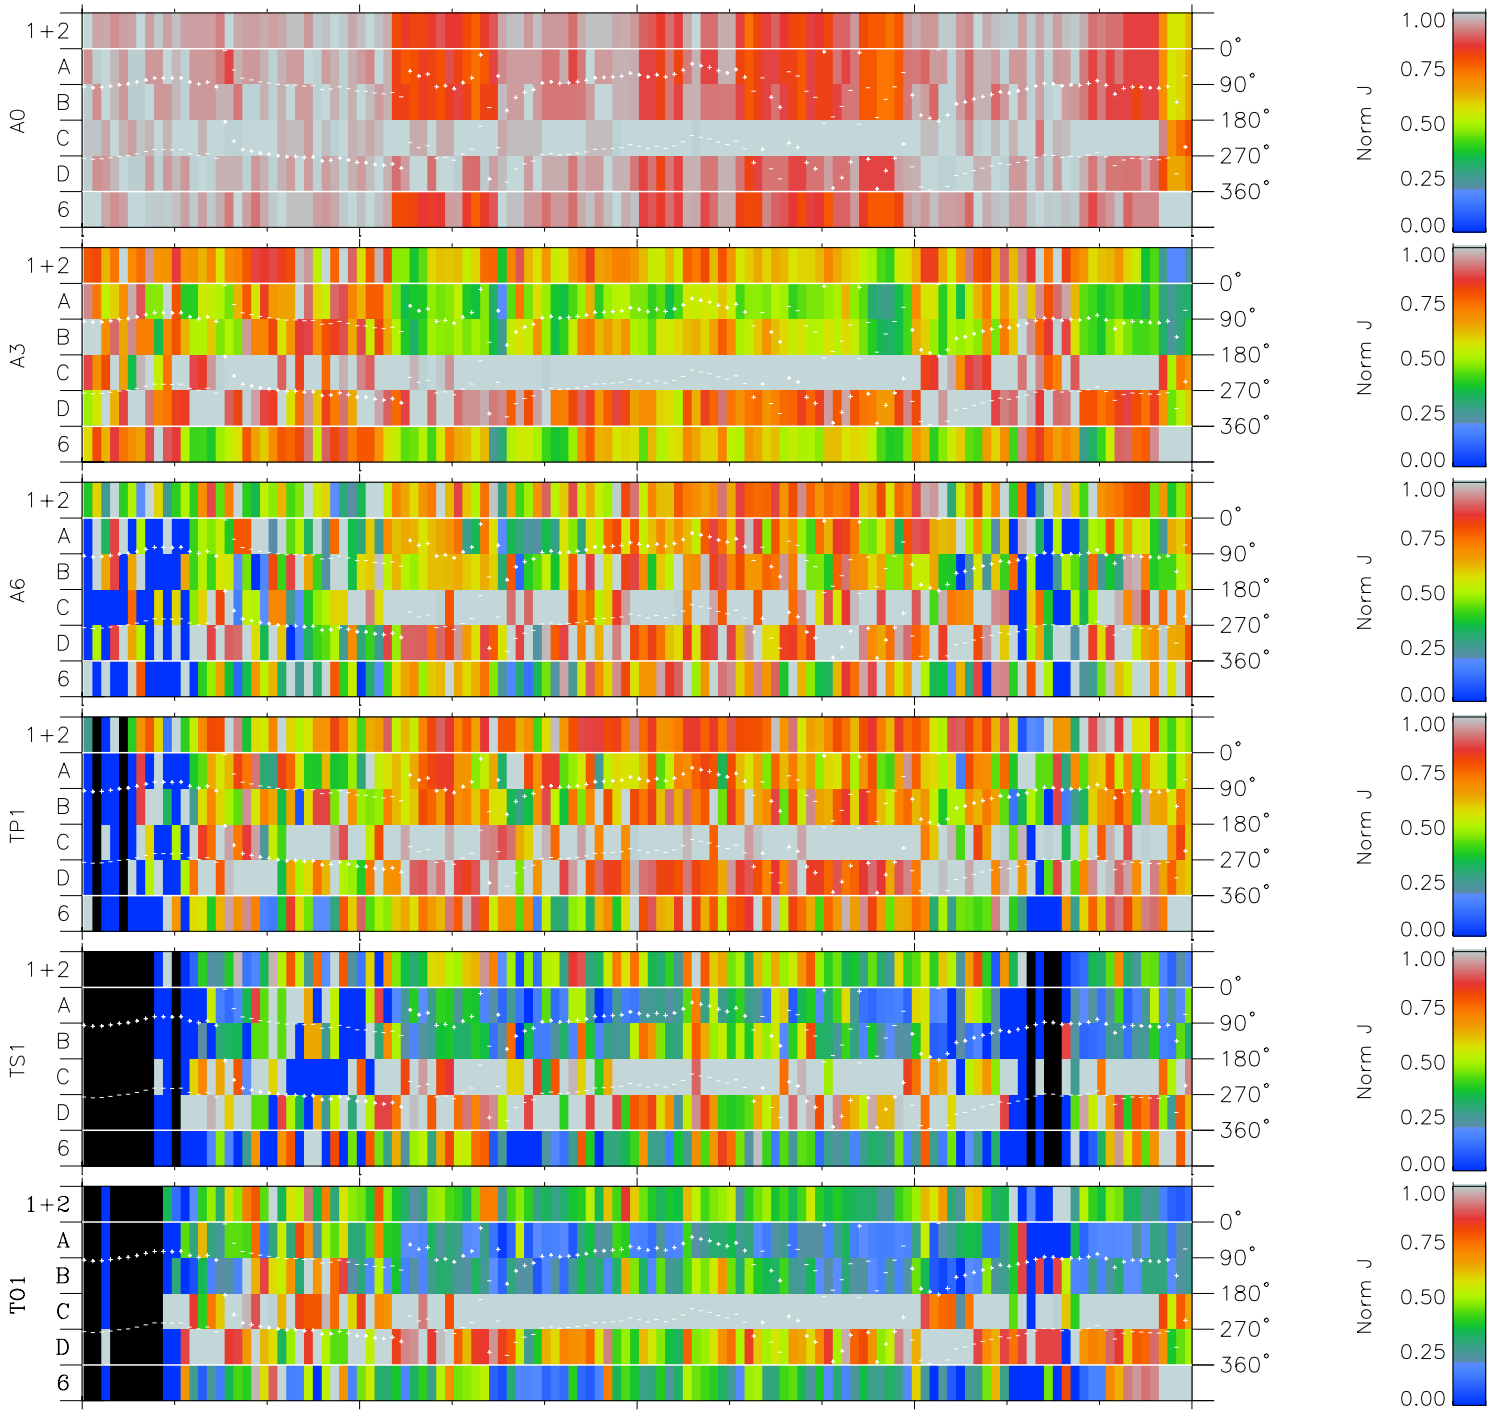

Galileo EPD Real Time Azimuth Anisotropies 97160

Software Version: RTAZIM_NORM V 1.20
 Data Production: 06-03-00
 Plot Production: Sat Sep 15 10:23:47 2001
 Color File: wondr3
 Geofactor File: 1.1

00:00:00 1997-160	160-06	160-12	160-18	00:00:00 1997-161	
+	+	+	+	+	X JSE(R _j)
-84.77	-84.21	-83.64	-83.05	-82.44	Y JSE(R _j)
-44.32	-44.60	-44.88	-45.14	-45.40	Z JSE(R _j)
1.27	1.29	1.32	1.34	1.36	

◇ = Jupiter look direction
 □ = Corotation look direction