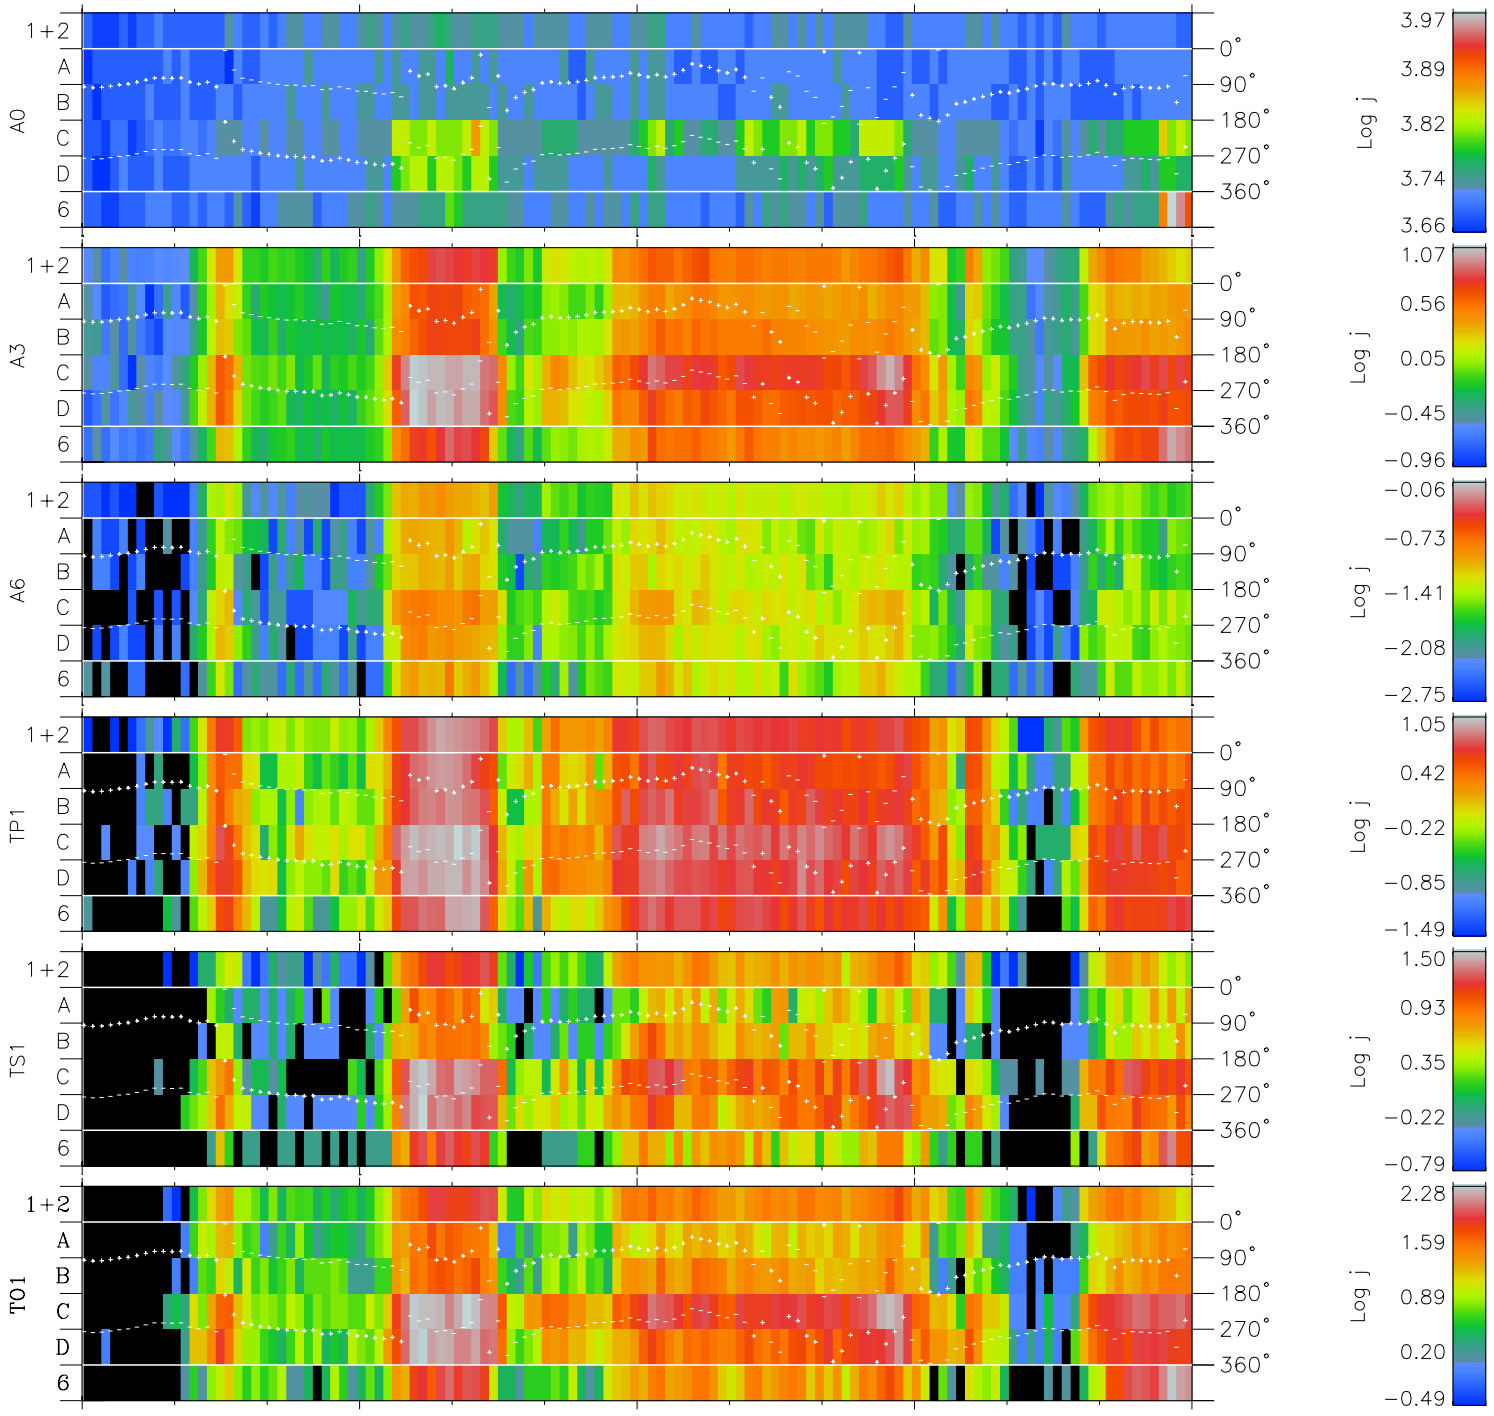

# Galileo EPD Real Time Azimuth Anisotropies 97160

Software Version: RTAZIM\_FLUX V 1.20  
 Data Production: 06-03-00  
 Plot Production: Sat Sep 15 10:23:34 2001  
 Color File: wondr3  
 Geofactor File: 1.1

00:00:00 1997-160	160-06	160-12	160-18	00:00:00 1997-161	
+	+	+	+	+	X JSE(R <sub>j</sub> )
-84.77	-84.21	-83.64	-83.05	-82.44	Y JSE(R <sub>j</sub> )
-44.32	-44.60	-44.88	-45.14	-45.40	Z JSE(R <sub>j</sub> )
1.27	1.29	1.32	1.34	1.36	

◇ = Jupiter look direction  
 □ = Corotation look direction