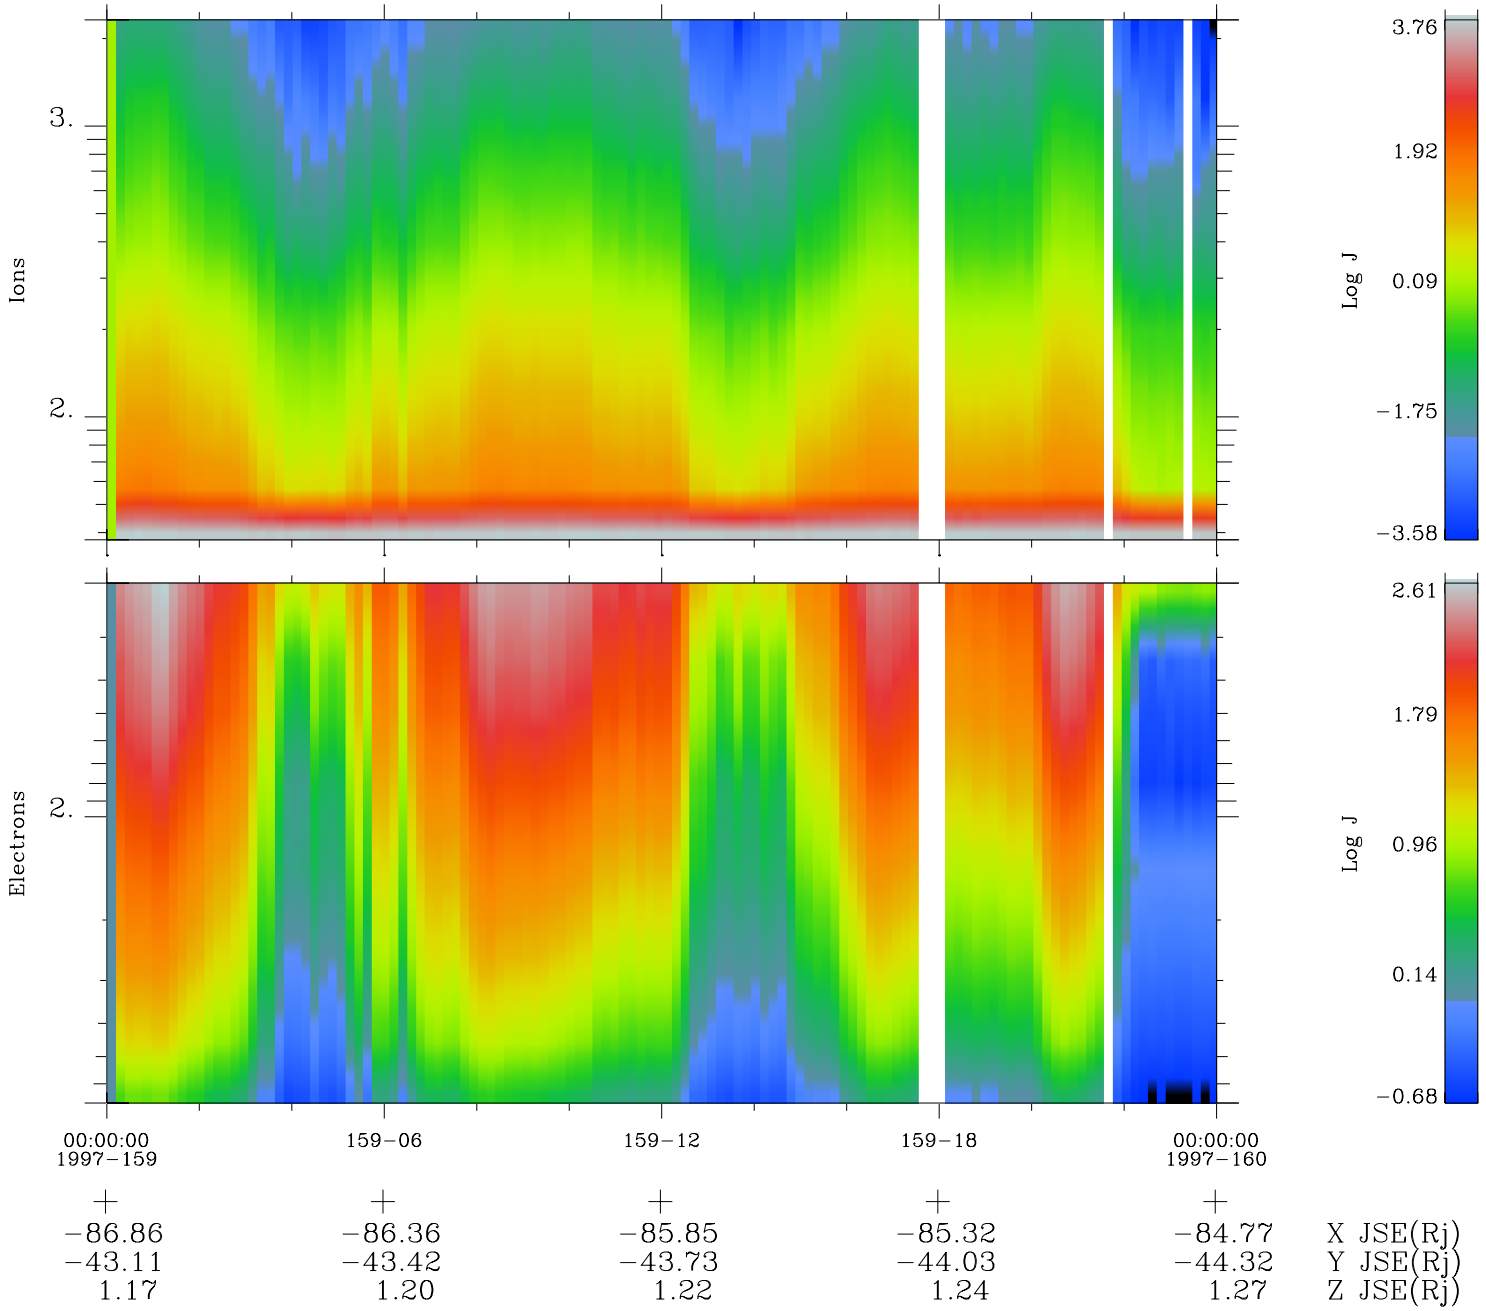

Galileo EPD Real Time Omni Spectrum 97159

Software Version: RTSPEC_OMNI V 1.20
 Data Production: 06-03-00
 Plot Production: Sat Sep 15 10:13:50 2001
 Color File: wondr3
 Geofactor File: 1.1

◇ = Jupiter look direction
 □ = Corotation look direction