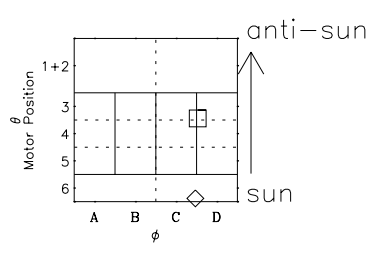

Galileo EPD Real Time Omni Spectrum 97159

Software Version: RTSPEC_OMNI V 1.20
 Data Production: 06-03-00
 Plot Production: Sat Sep 15 10:13:50 2001
 Color File: wondr3
 Geofactor File: 1.1

◇ = Jupiter look direction
 □ = Corotation look direction