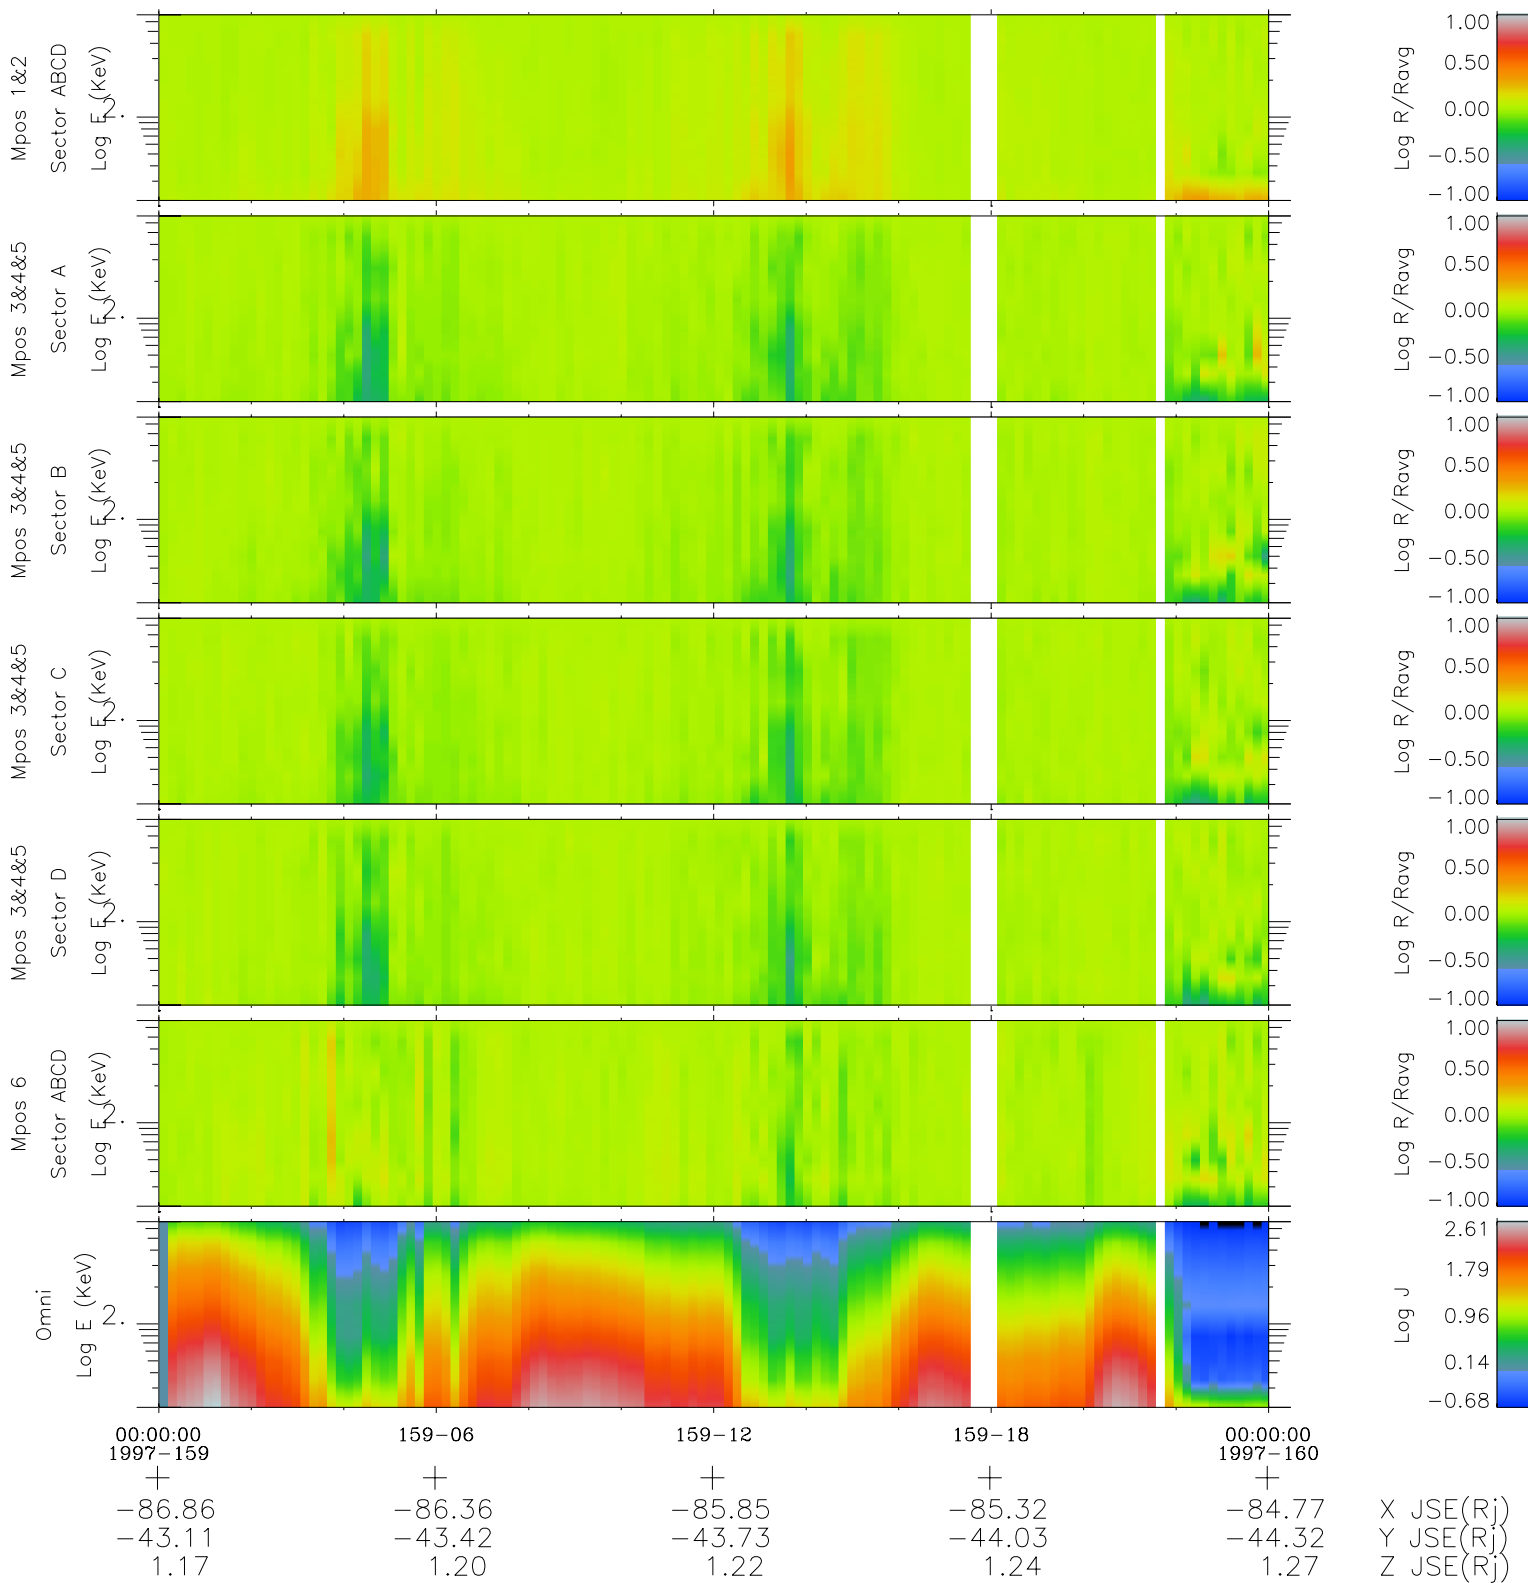

# Galileo EPD Real Time R6 Electrons Spectra 97159

Software Version: RTSPEC\_R6 V 1.20  
 Data Production: 06-03-00  
 Plot Production: Sat Sep 15 10:13:44 2001  
 Color File: wondr3  
 Geofactor File: 1.1

- ◇ = Jupiter look direction
- = Corotation look direction