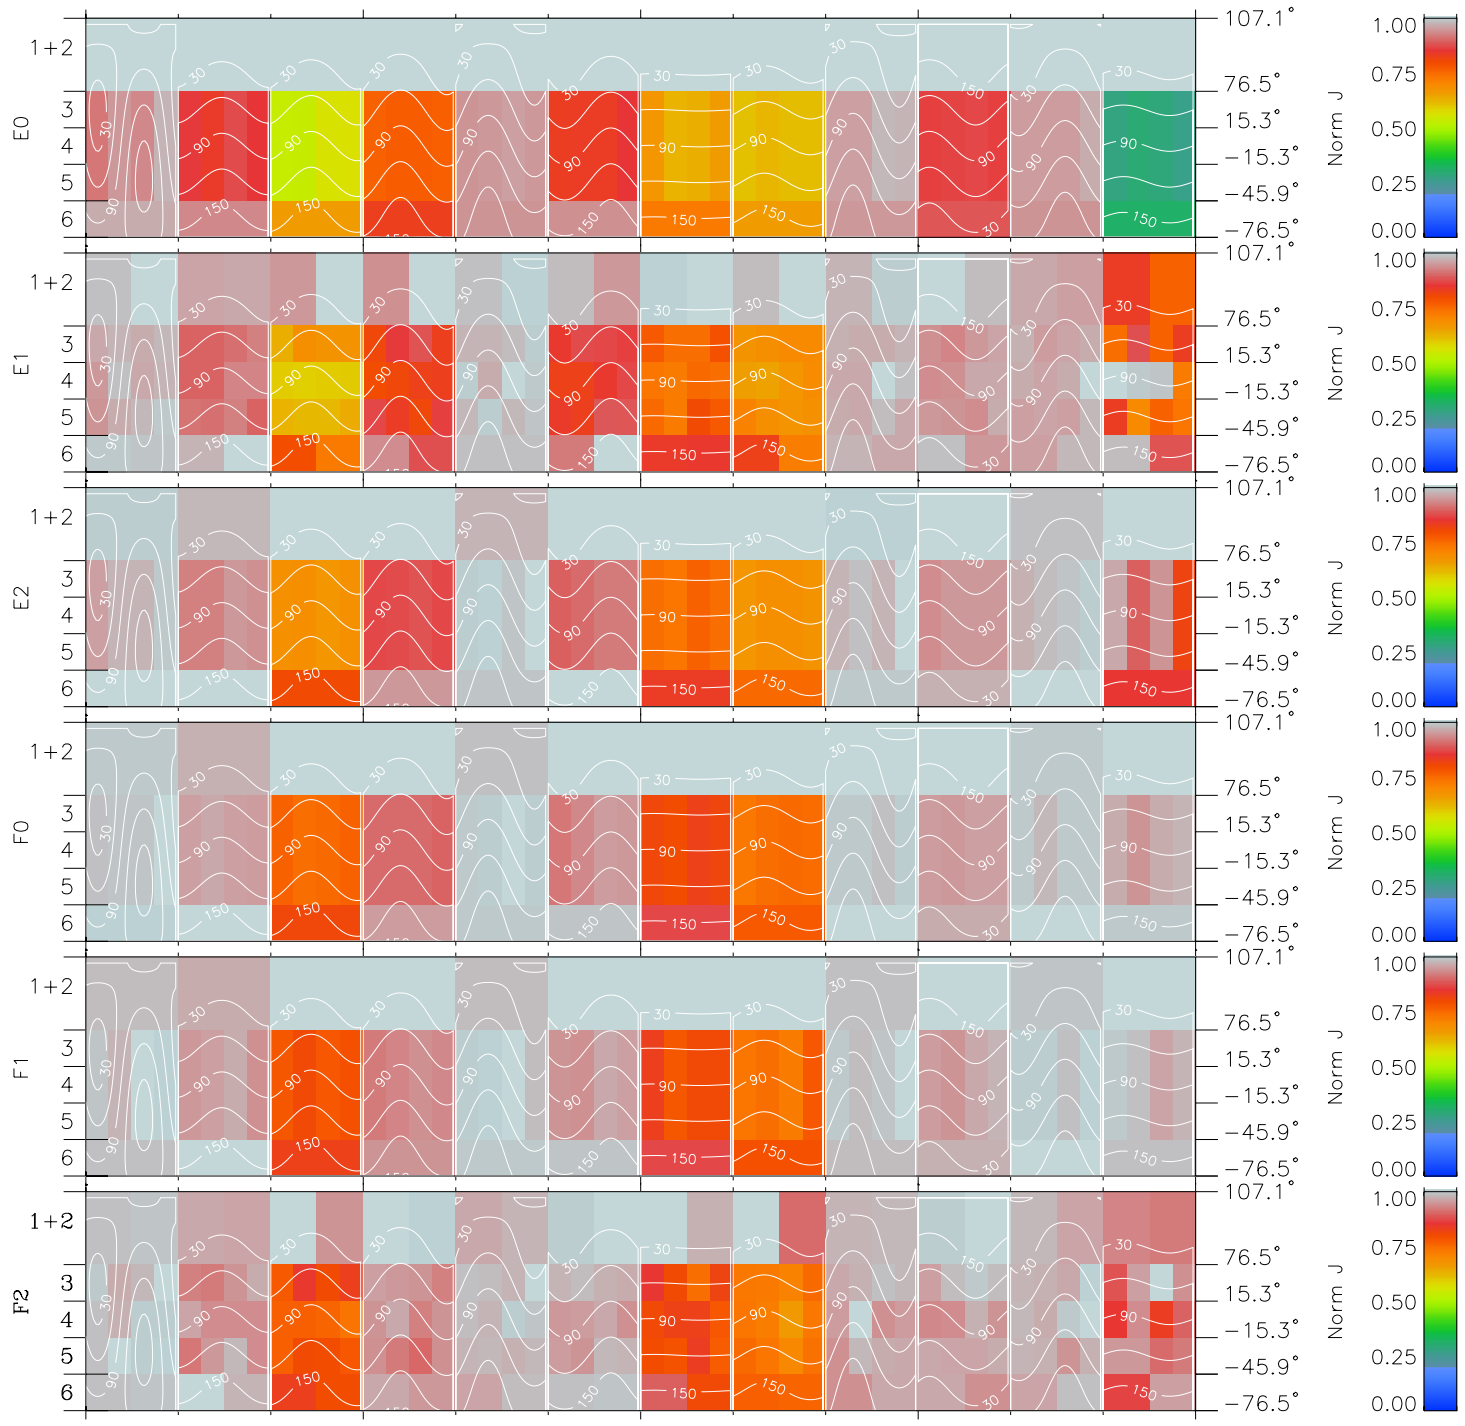

Galileo EPD Real Time All-Sky Anisotropies 97159

Software Version: RTSKY_NORM V 1.20
 Data Production: 06-03-00
 Plot Production: Sat Sep 15 10:14:34 2001
 Color File: wondr3
 Geofactor File: 1.1

00:00:00 1997-159	159-06	159-12	159-18	00:00:00 1997-160	X JSE(R _j)	Y JSE(R _j)	Z JSE(R _j)
+ -86.86 -43.11 1.17	+ -86.36 -43.42 1.20	+ -85.85 -43.73 1.22	+ -85.32 -44.03 1.24	+ -84.77 -44.32 1.27			

- ◇ = Jupiter look direction
- = Corotation look direction