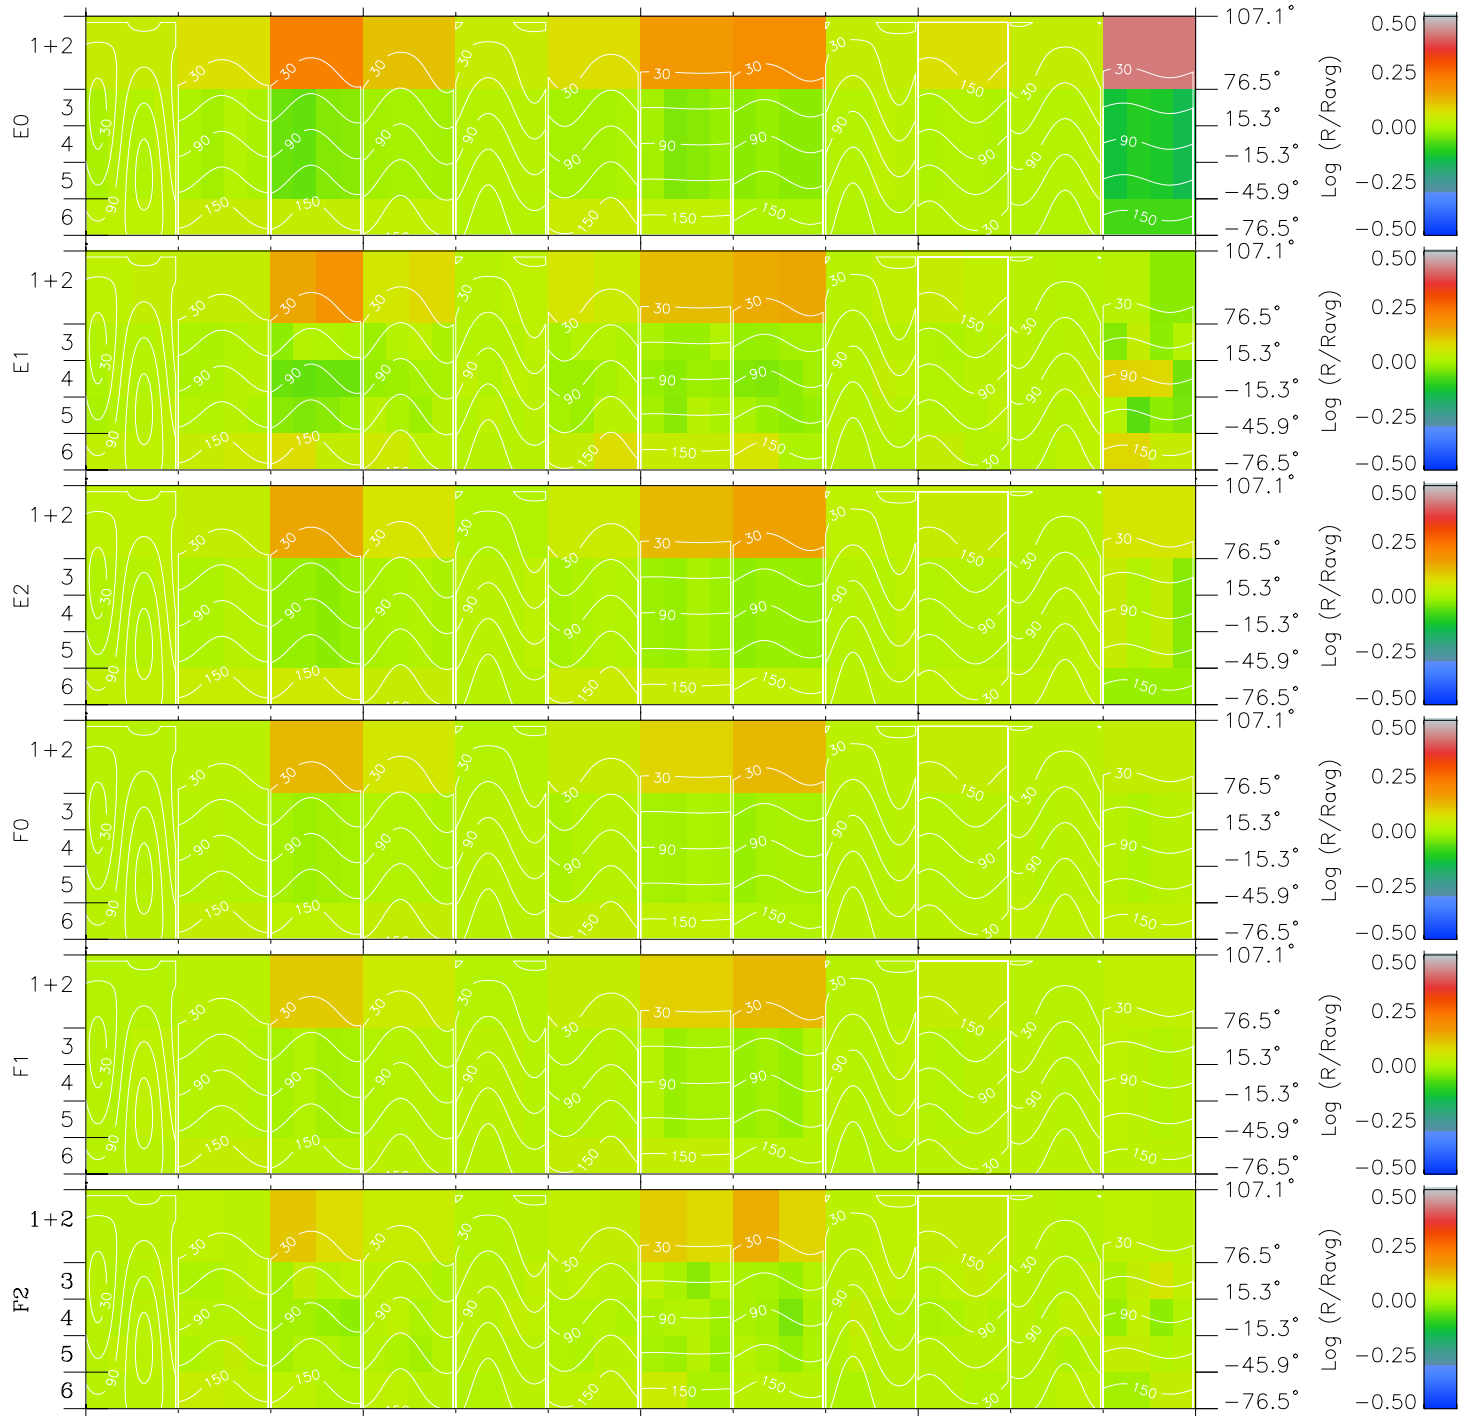

Galileo EPD Real Time All-Sky Anisotropies 97159

Software Version: RTSKY_MEAN V 1.20
 Data Production: 06-03-00
 Plot Production: Sat Sep 15 10:14:05 2001
 Color File: wondr3
 Geofactor File: 1.1

00:00:00
1997-159

159-06

159-12

159-18

00:00:00
1997-160

+
-86.86
-43.11
1.17

+
-86.36
-43.42
1.20

+
-85.85
-43.73
1.22

+
-85.32
-44.03
1.24

+
-84.77
-44.32
1.27

X JSE(R_j)
Y JSE(R_j)
Z JSE(R_j)

◇ = Jupiter look direction
 □ = Corotation look direction